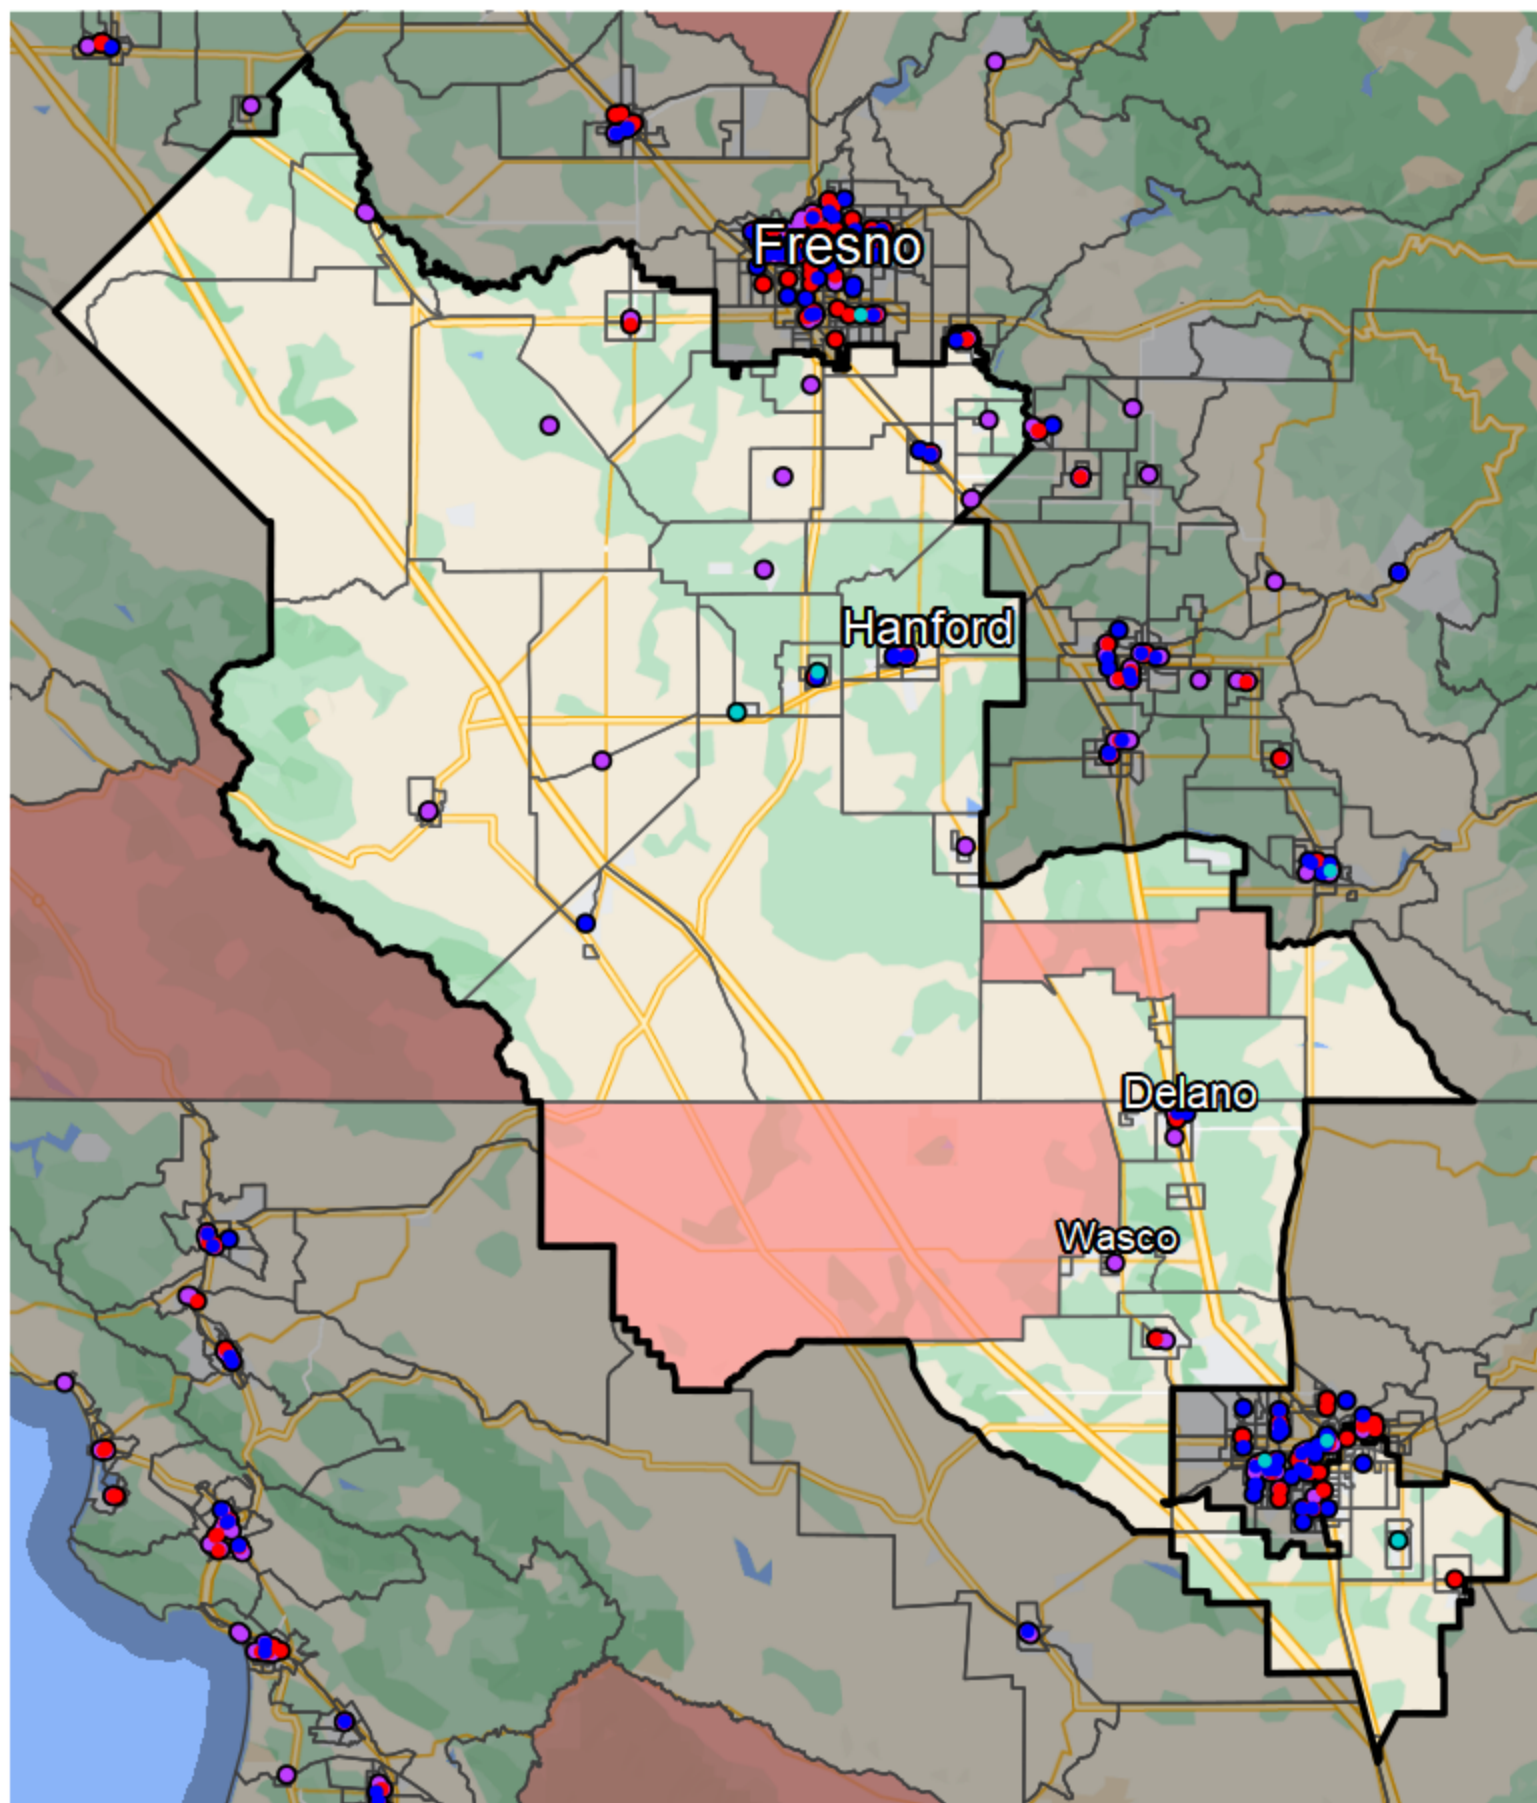

# California - Congressional District 21

**Banking Desert**  
No Branches within 10 Miles of Population Center

**Financial Institutions**

- Bank: 33
- Bank, Out-of-State: 18
- Credit Union: 13
- Credit Union, Out-of-State: 3

Sources: NCUA, FDIC, UW-Madison Population Lab, CDFI, US Census, Google Maps, CUNA