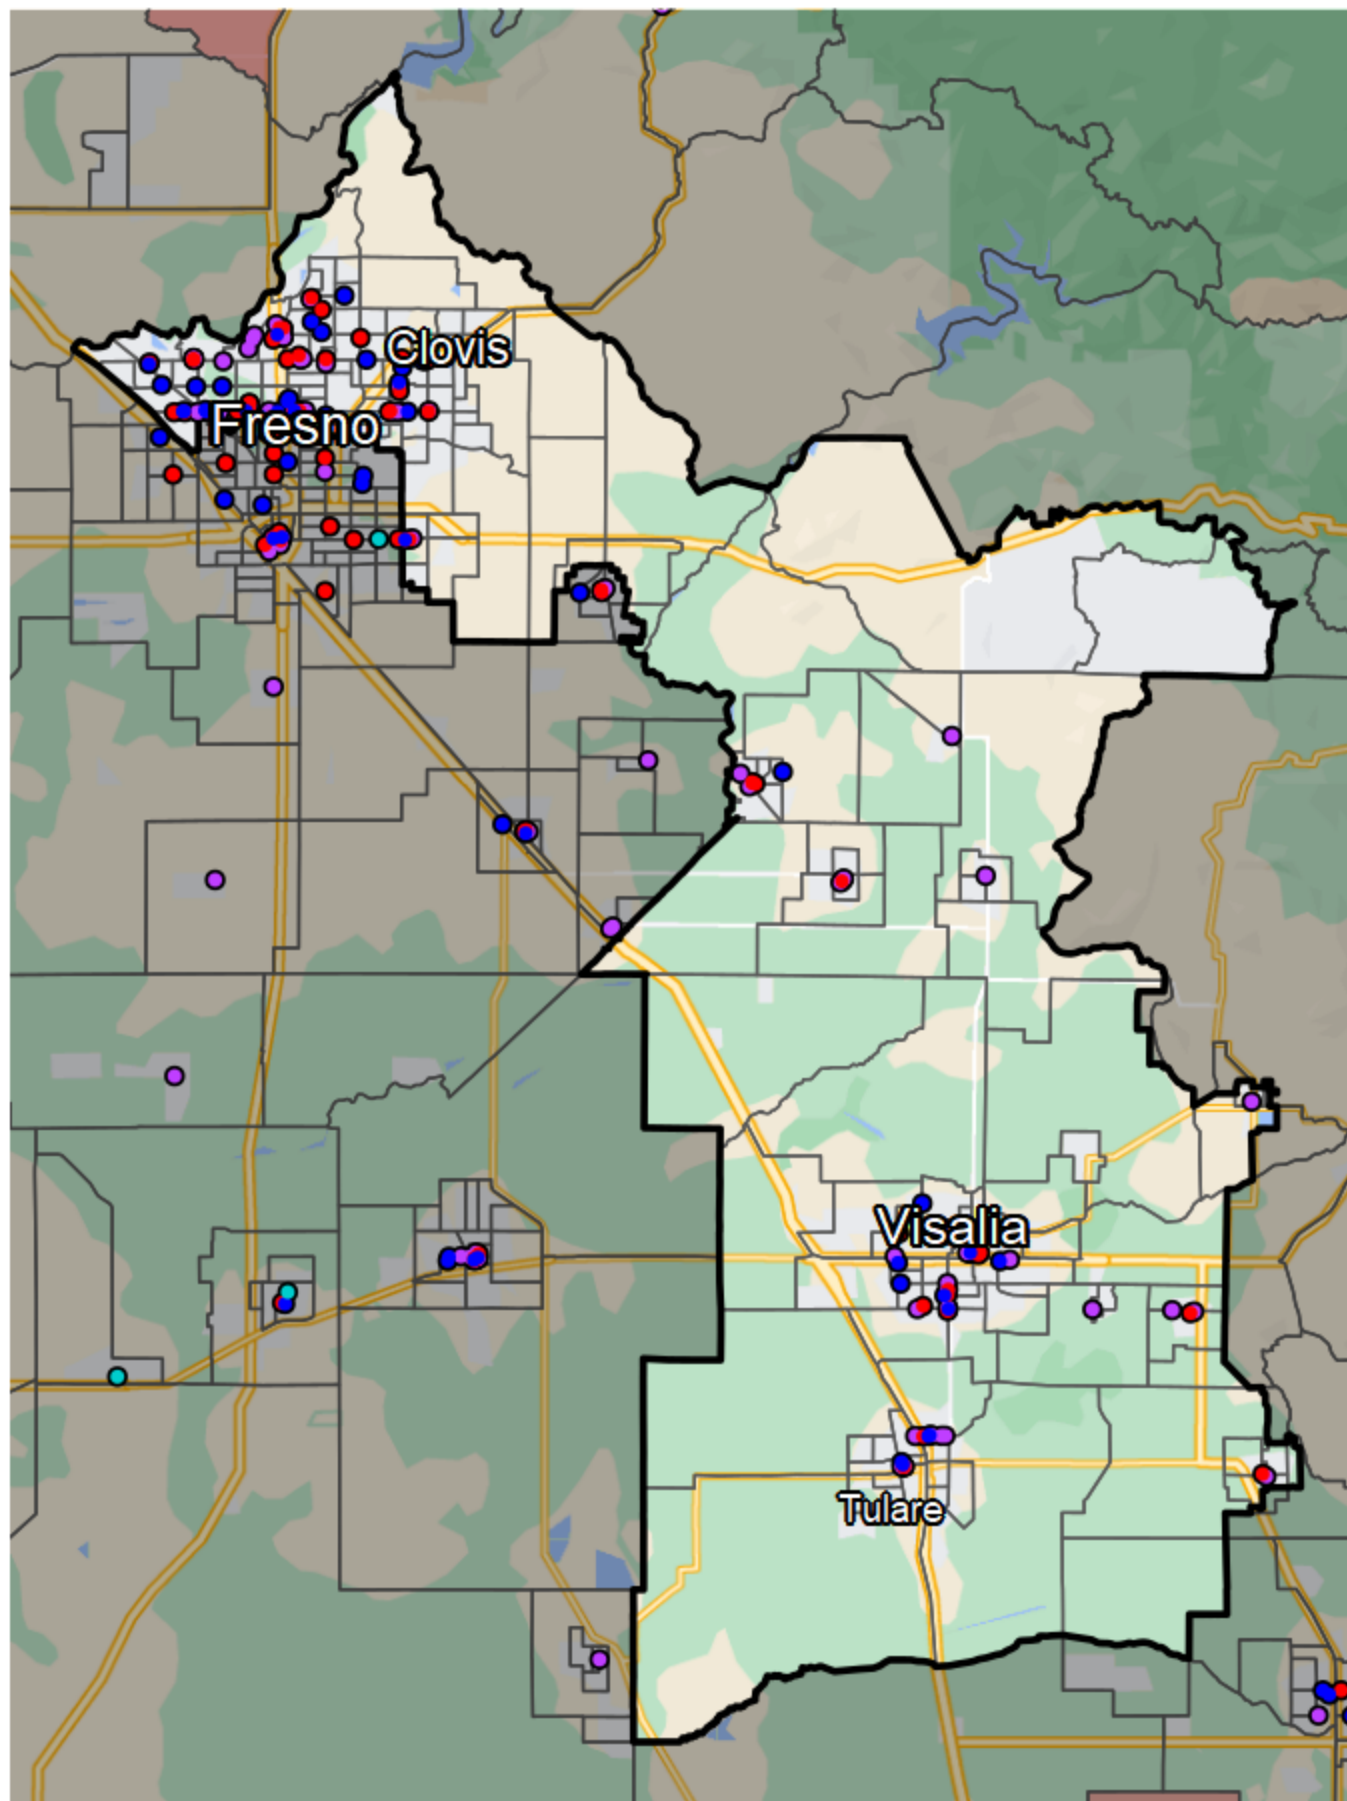

California - Congressional District 22

Banking Desert

■ No Branches within 10 Miles of Population Center

Financial Institutions

- Bank: 70
- Bank, Out-of-State: 50
- Credit Union: 37
- Credit Union, Out-of-State: 0