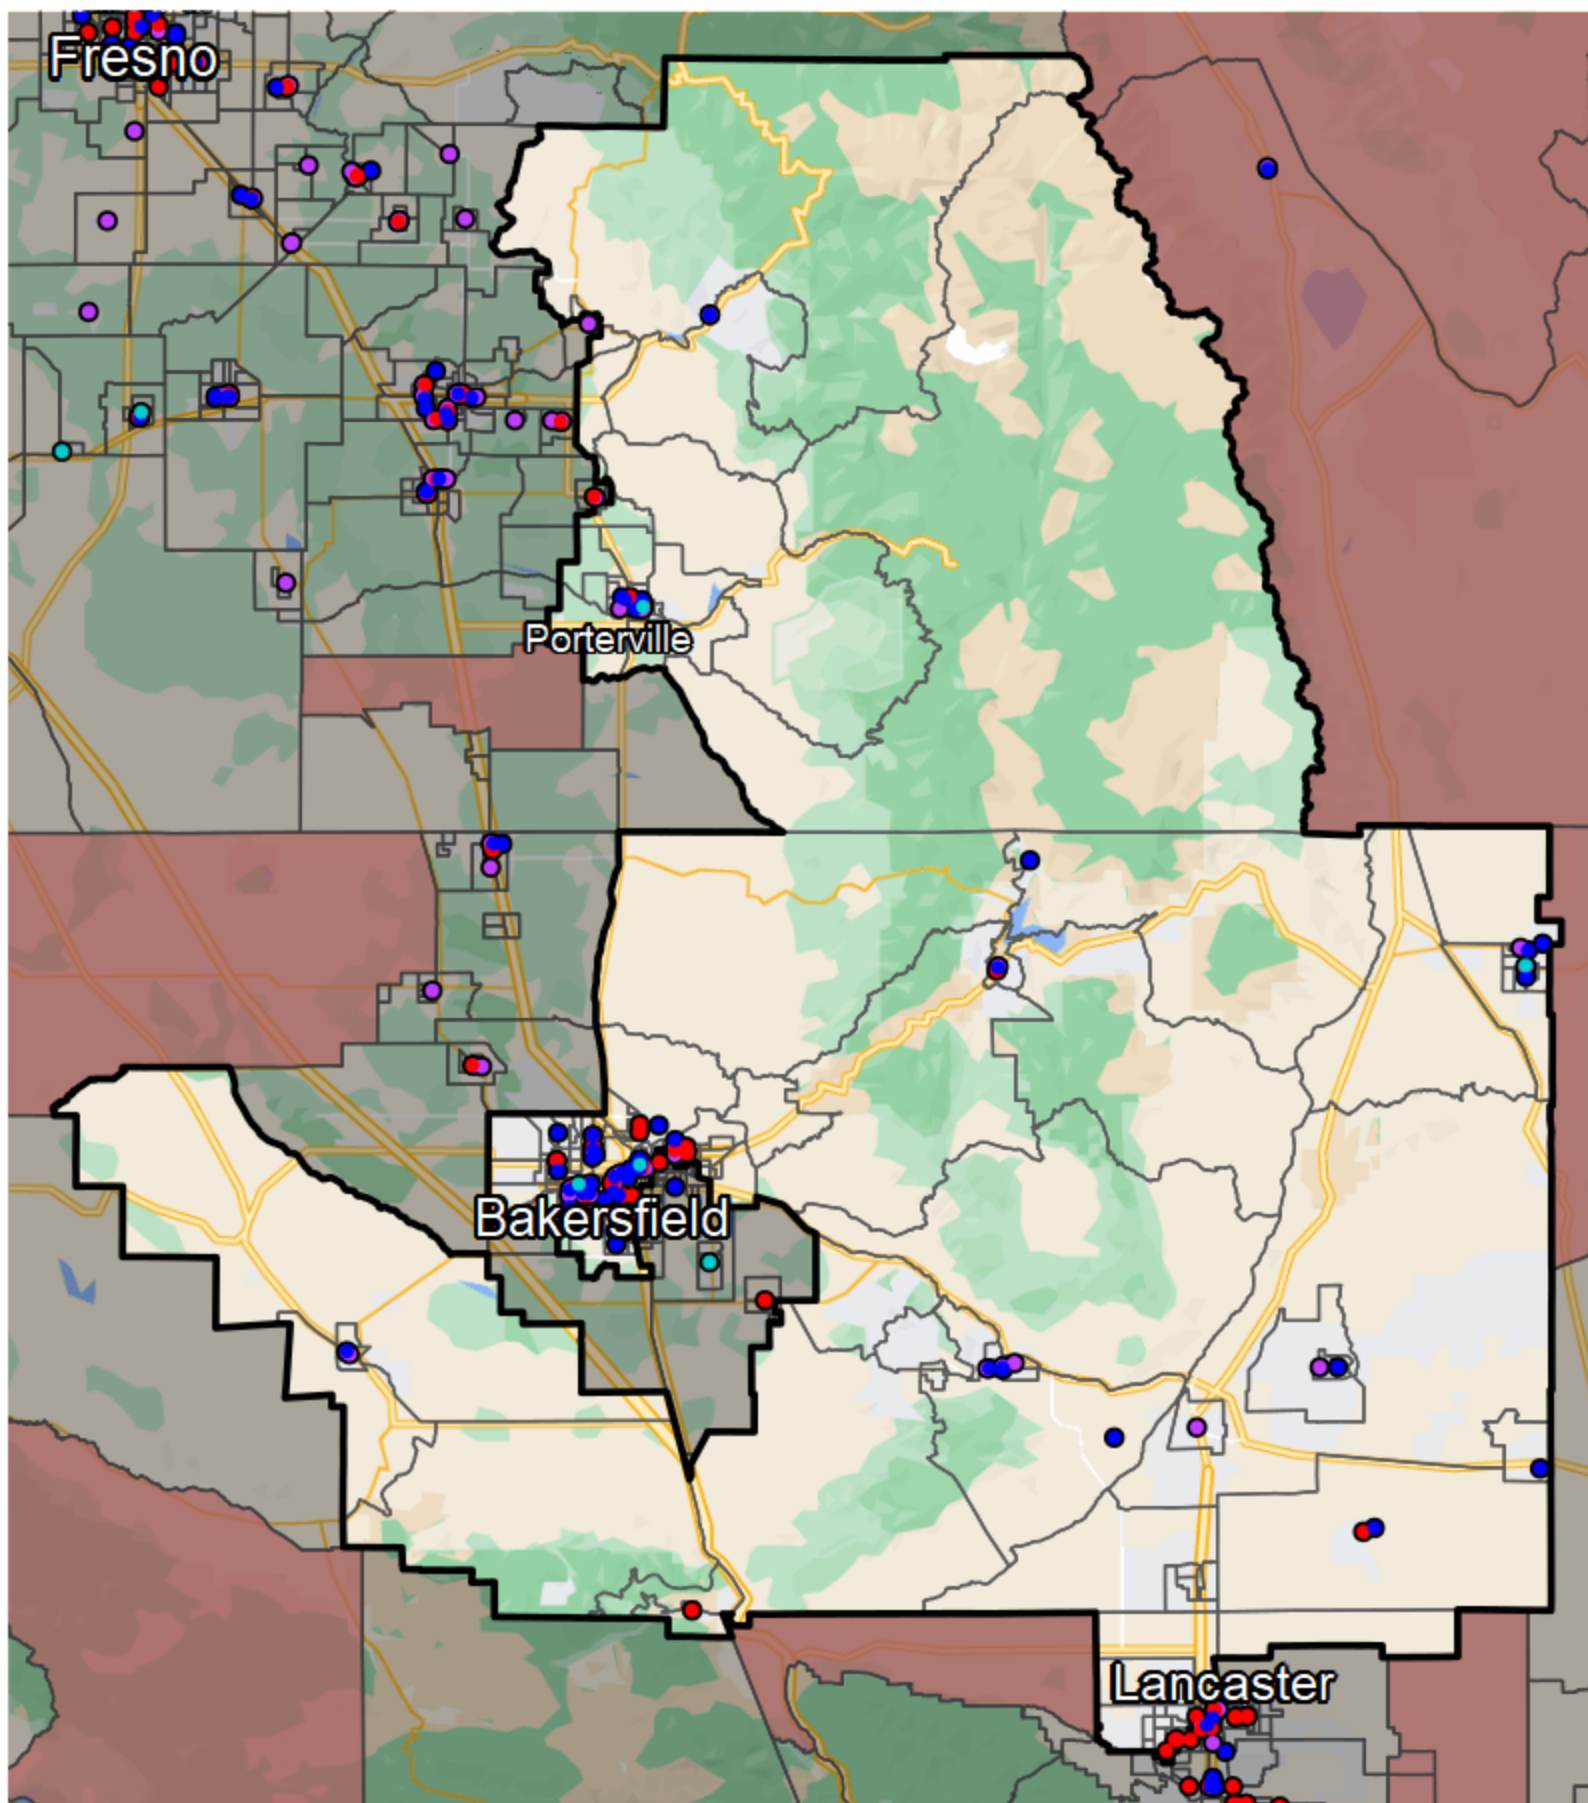

California - Congressional District 23

Banking Desert

No Branches within 10 Miles of Population Center

Financial Institutions

- Bank: 47
- Bank, Out-of-State: 45
- Credit Union: 47
- Credit Union, Out-of-State: 4