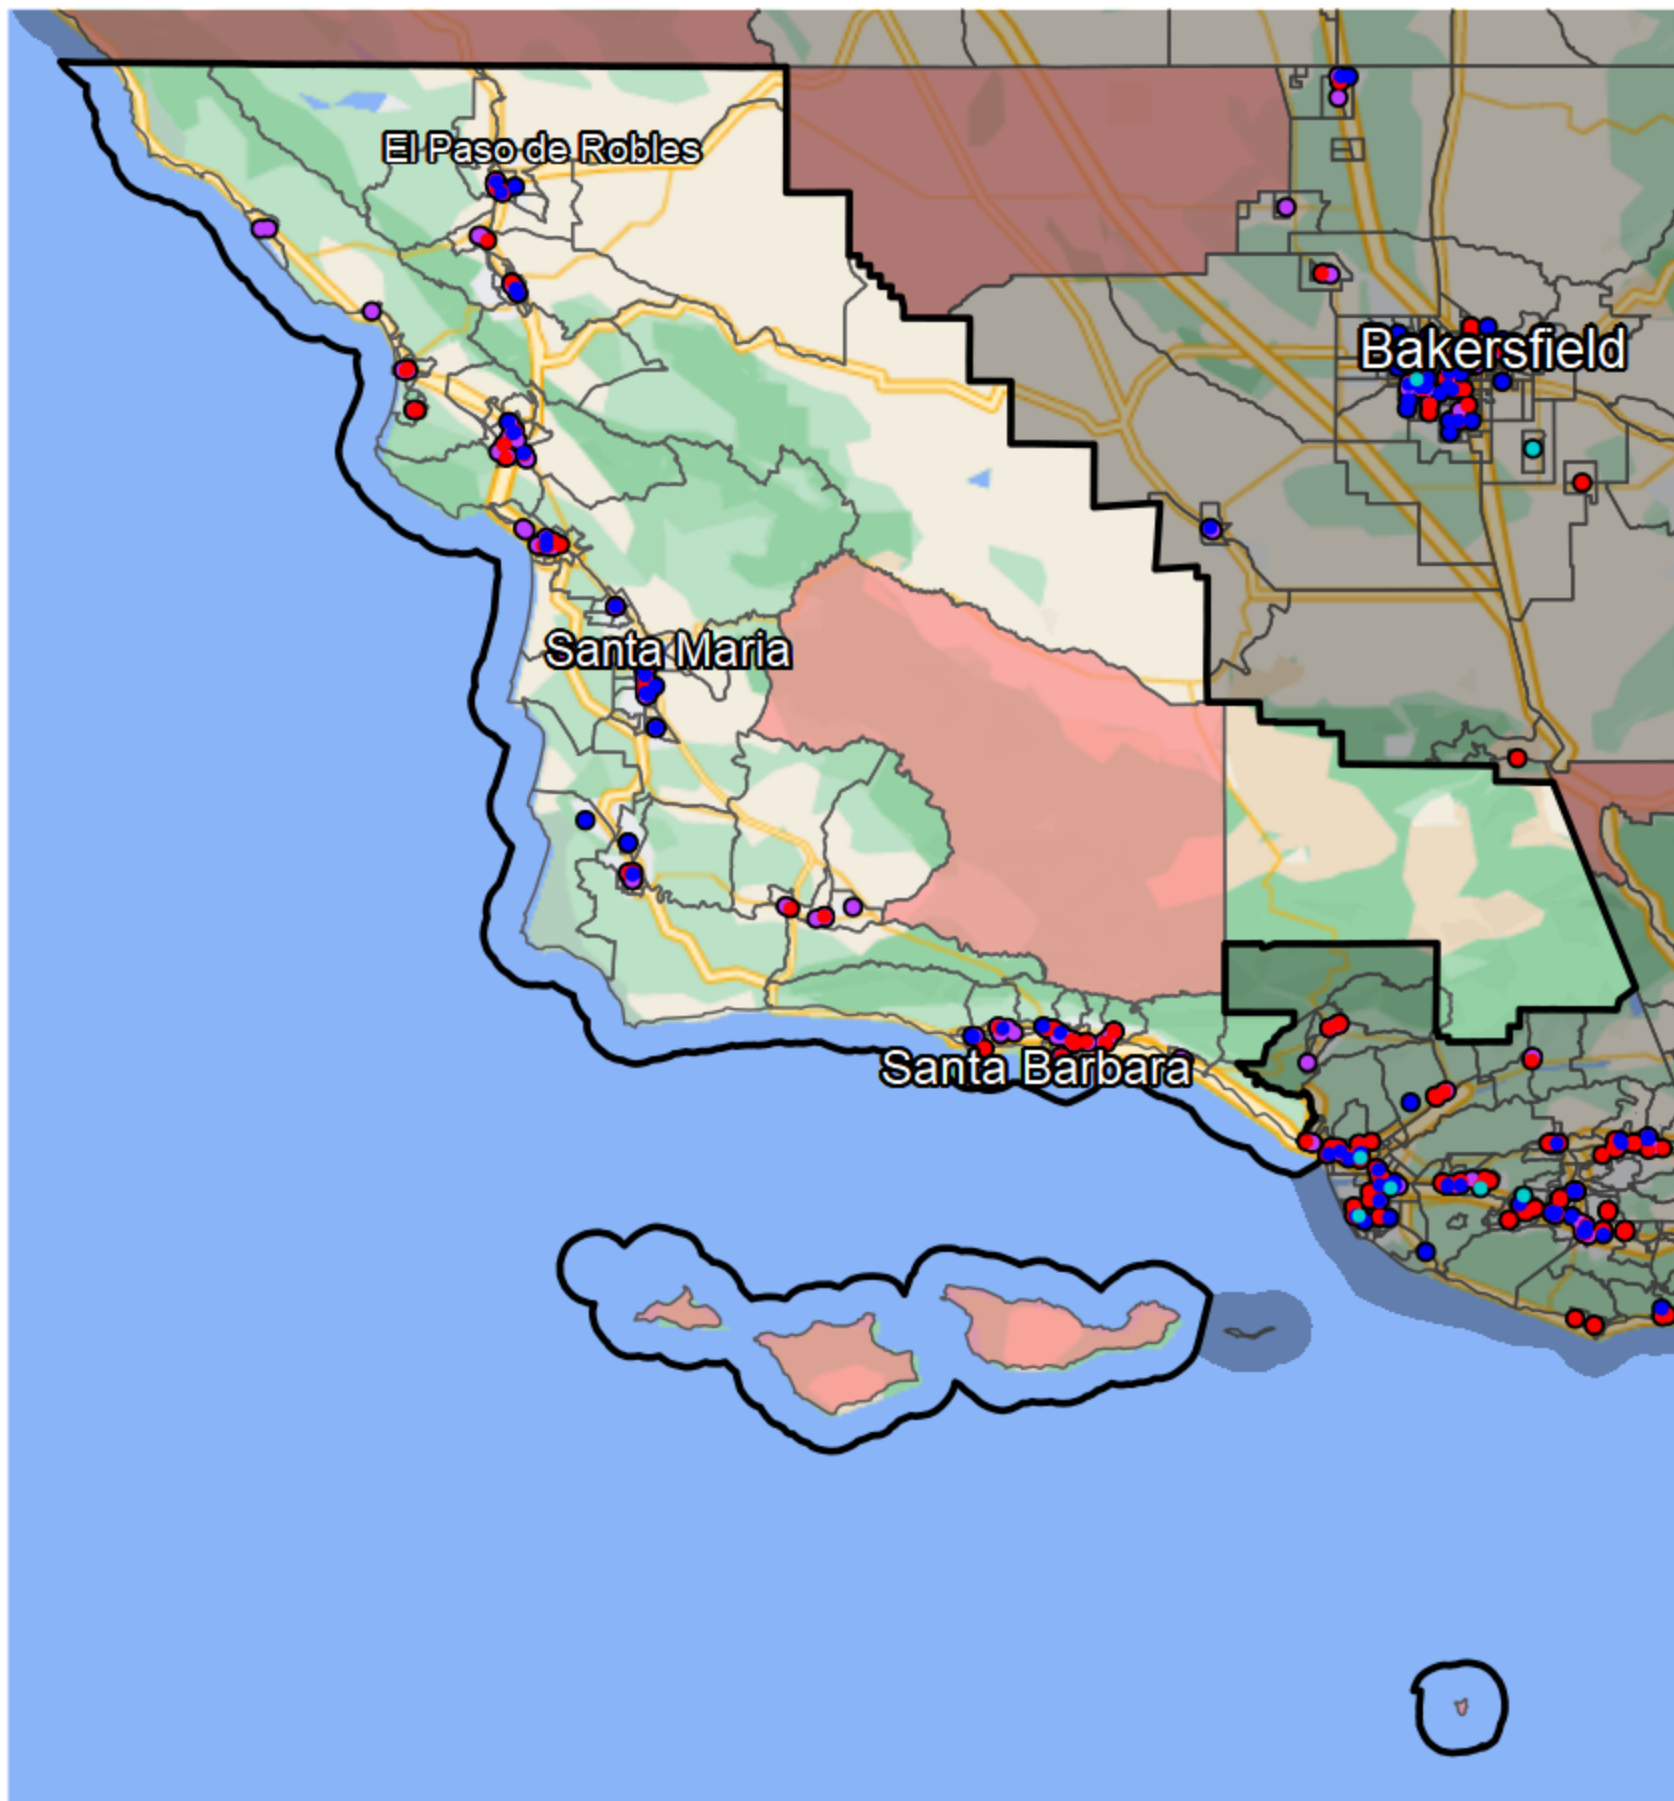

# California - Congressional District 24

**Banking Desert**  
No Branches within 10 Miles of Population Center

**Financial Institutions**  
Bank: 108  
Bank, Out-of-State: 61  
Credit Union: 30  
Credit Union, Out-of-State: 0