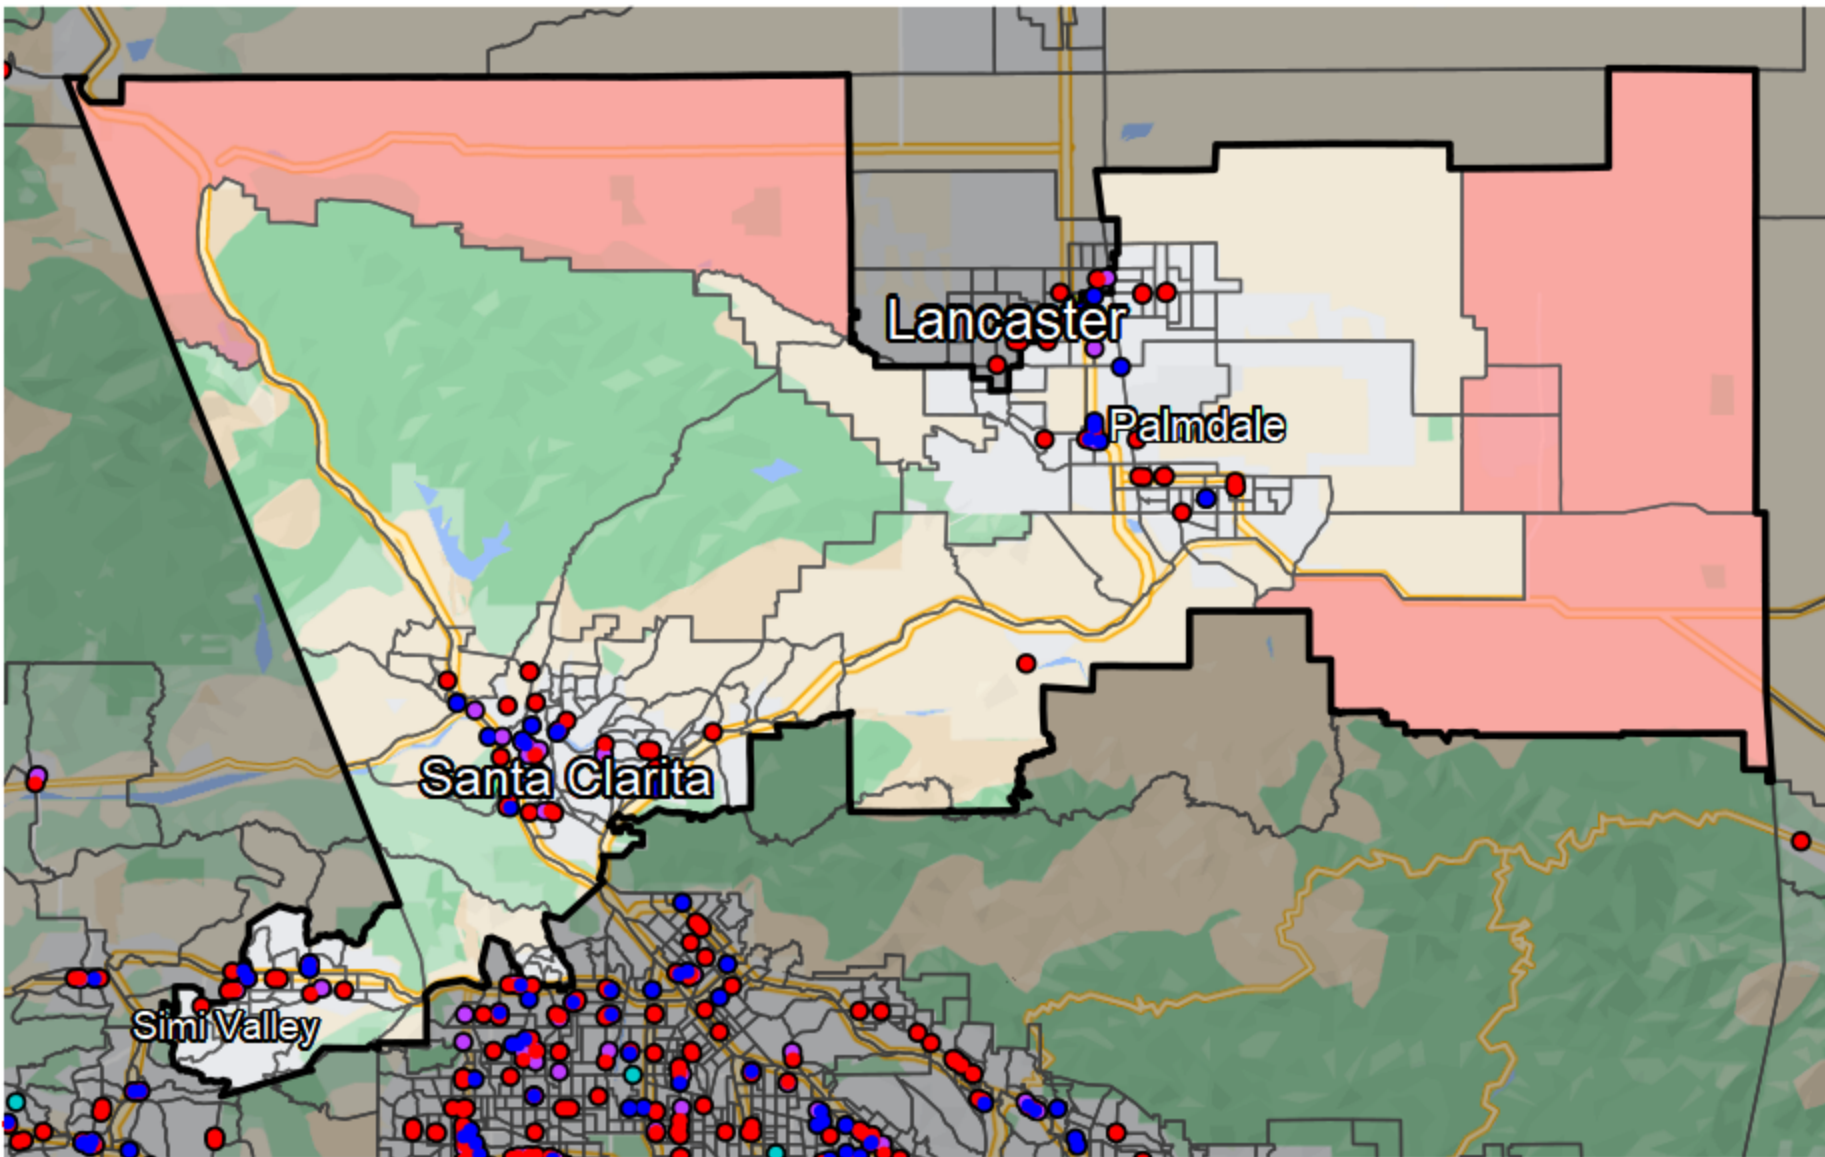

California - Congressional District 25

Banking Desert

No Branches within 10 Miles of Population Center

Financial Institutions

- Bank: 14
- Bank, Out-of-State: 63
- Credit Union: 26
- Credit Union, Out-of-State: 0

Sources: NCUA, FDIC, UW-Madison Population Lab, CDFI, US Census, Google Maps, CUNA