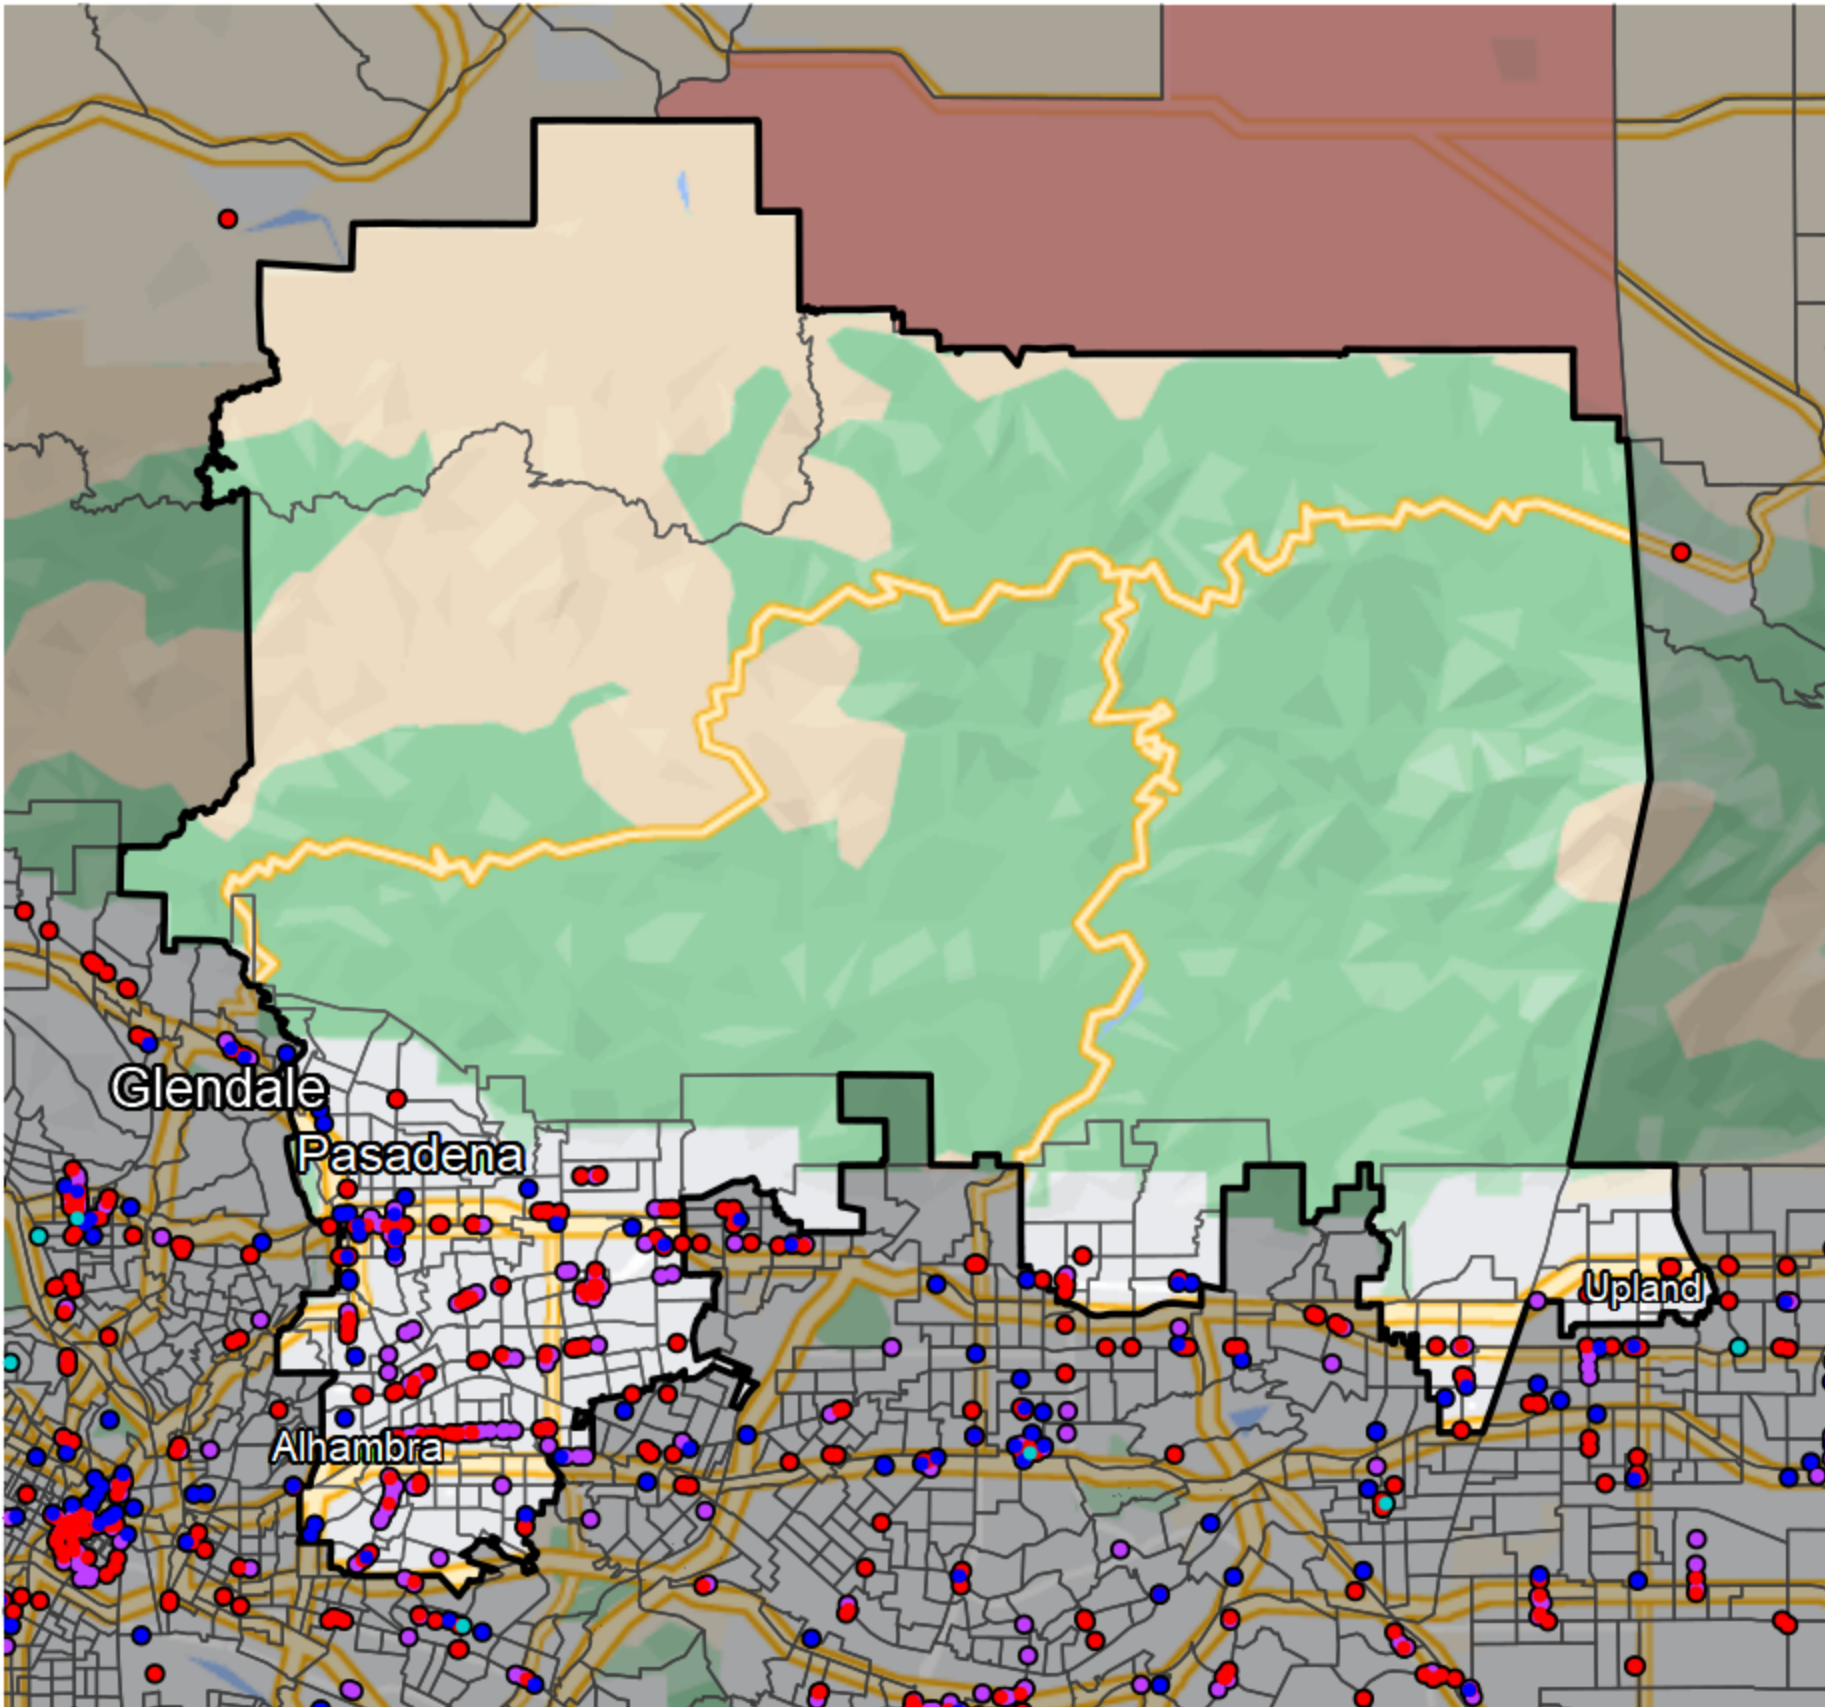

California - Congressional District 27

Banking Desert
No Branches within 10 Miles of Population Center

Financial Institutions

- Bank: 102
- Bank, Out-of-State: 119
- Credit Union: 29
- Credit Union, Out-of-State: 0