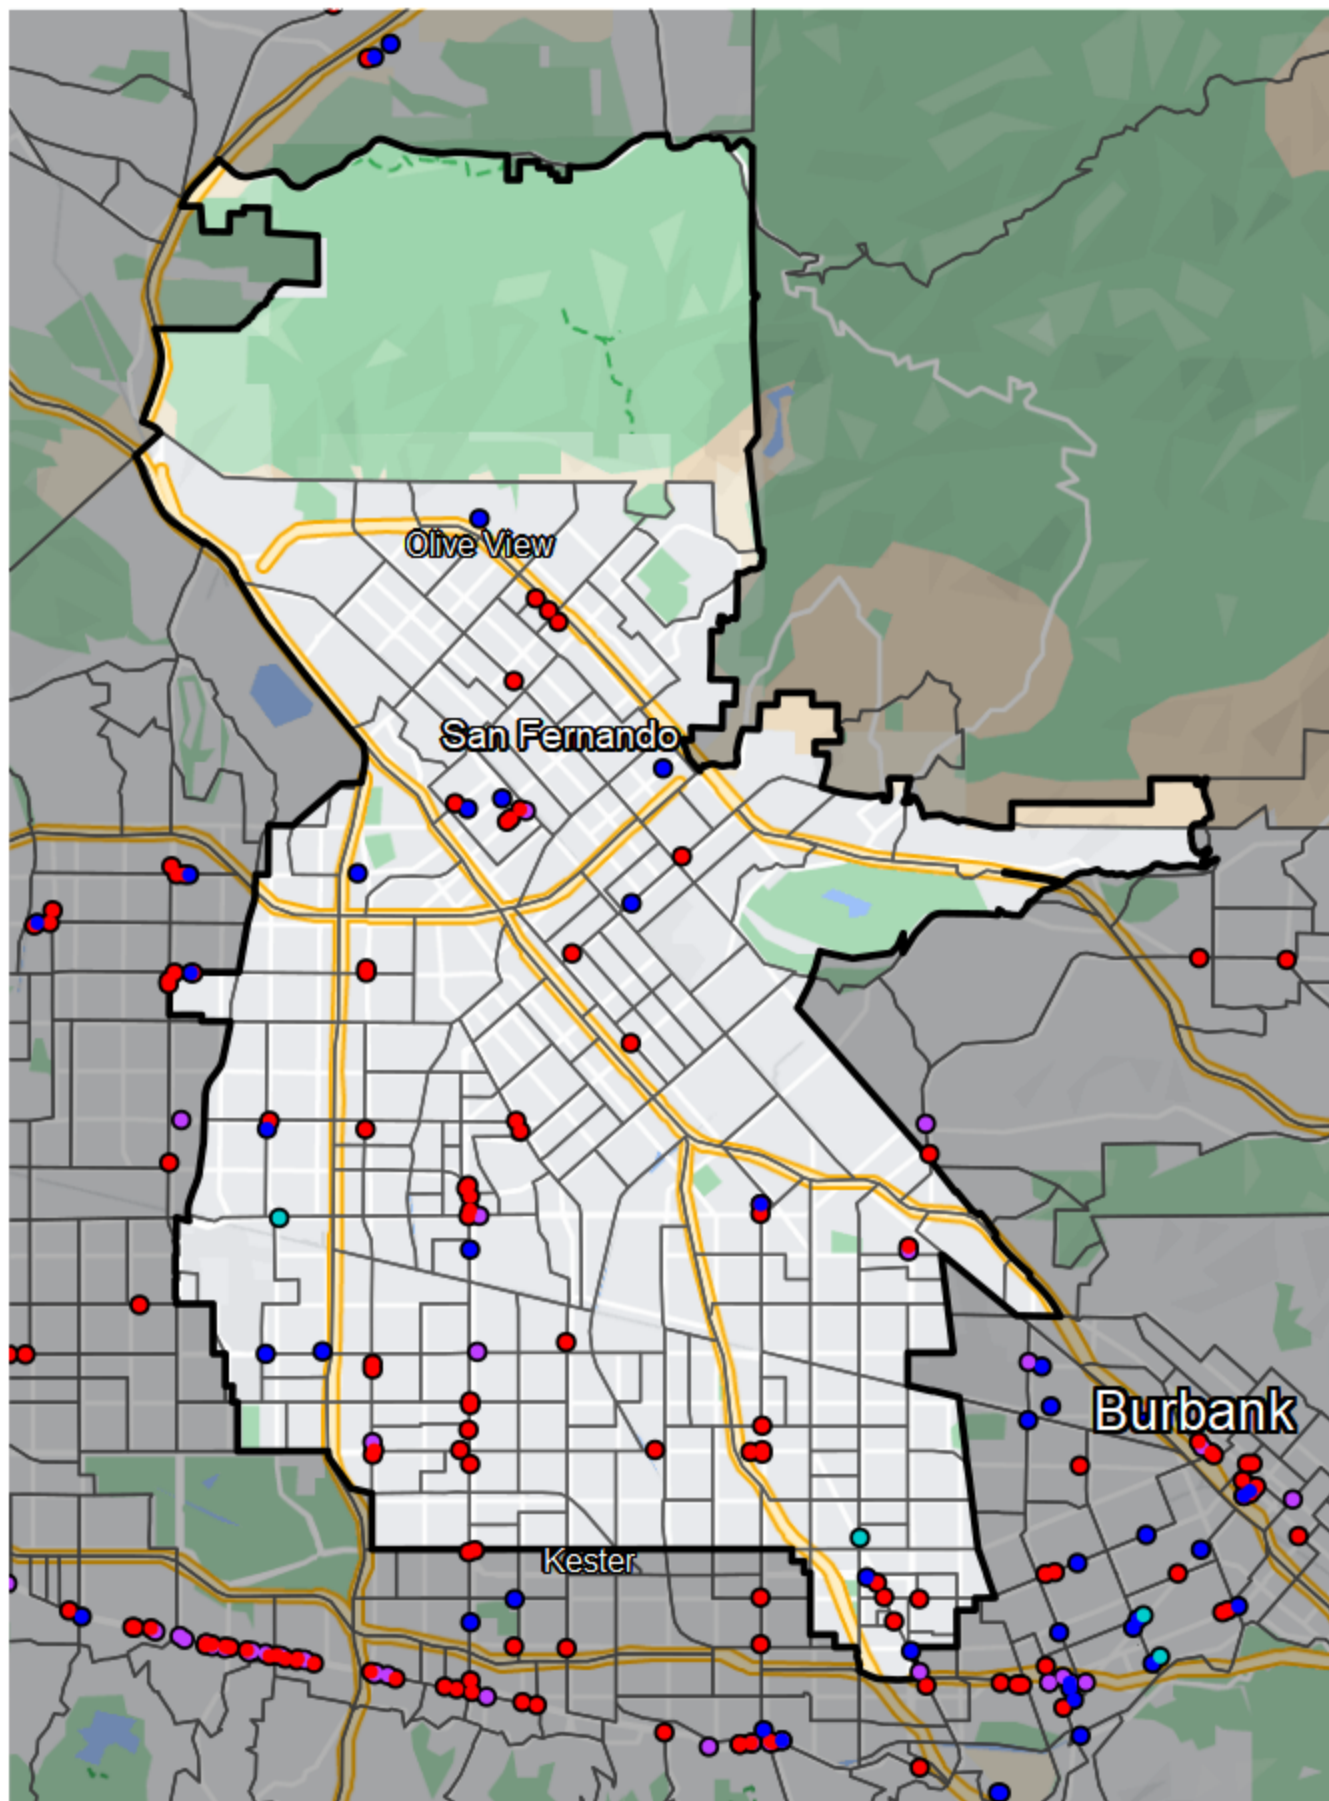

California - Congressional District 29

Banking Desert

No Branches within 10 Miles of Population Center

Financial Institutions

- Bank: 6
- Bank, Out-of-State: 47
- Credit Union: 13
- Credit Union, Out-of-State: 2