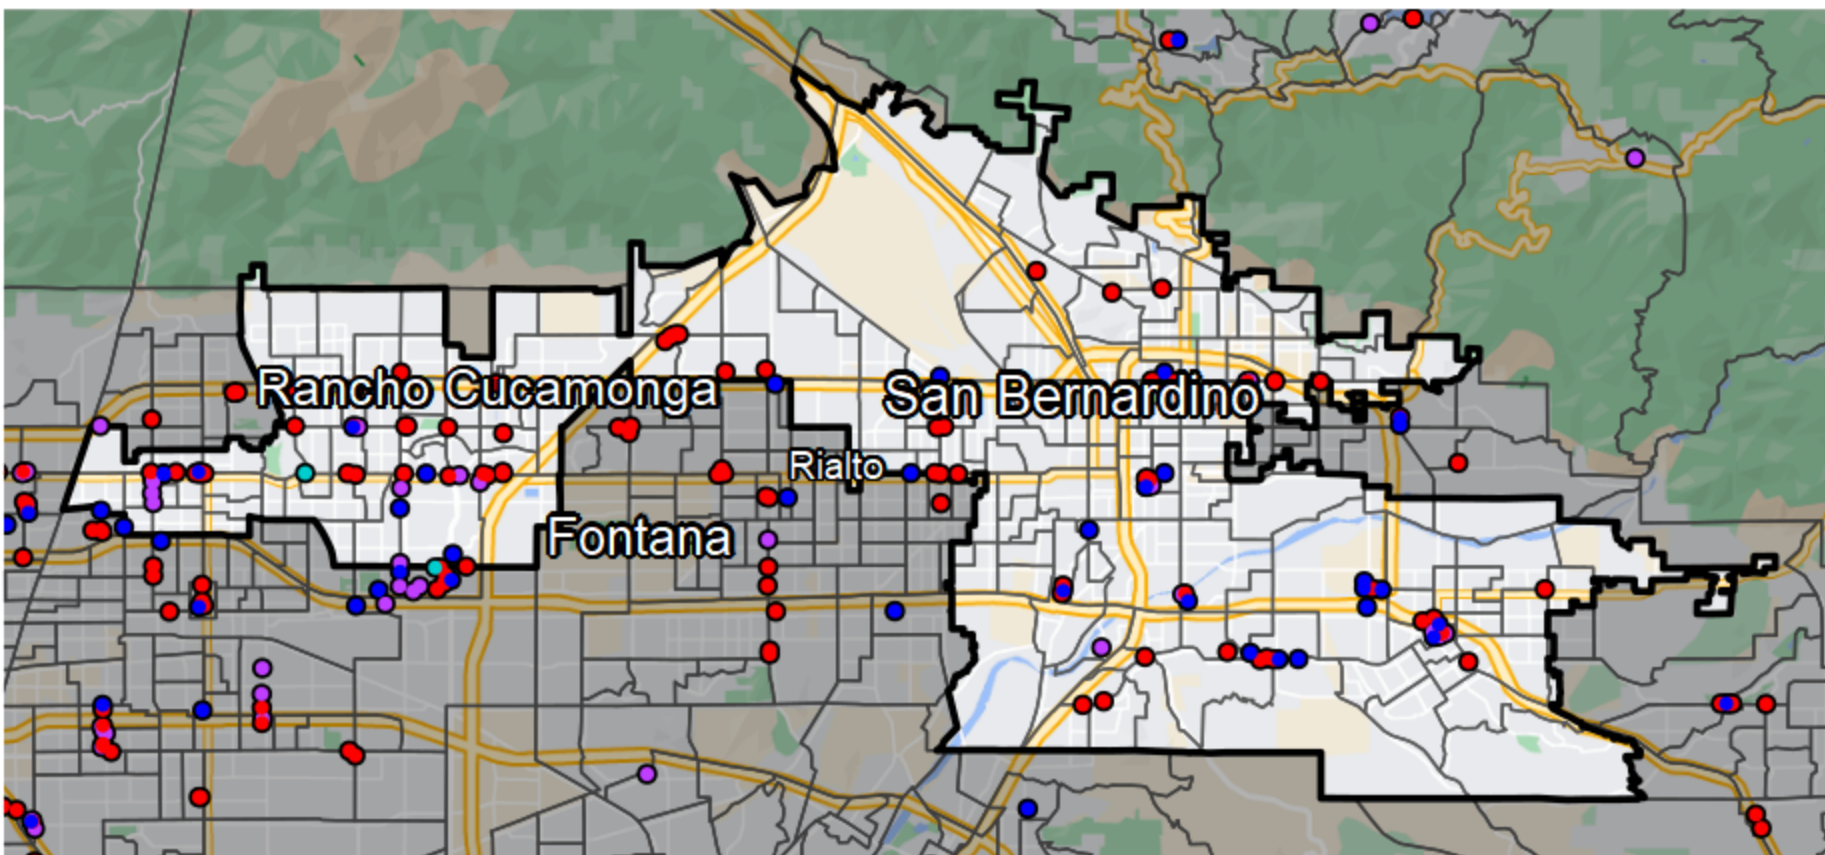

California - Congressional District 31

Banking Desert

No Branches within 10 Miles of Population Center

Financial Institutions

- Bank: 22
- Bank, Out-of-State: 67
- Credit Union: 25
- Credit Union, Out-of-State: 1

Sources: NCUA, FDIC, UW-Madison Population Lab, CDFI, US Census, Google Maps, CUNA