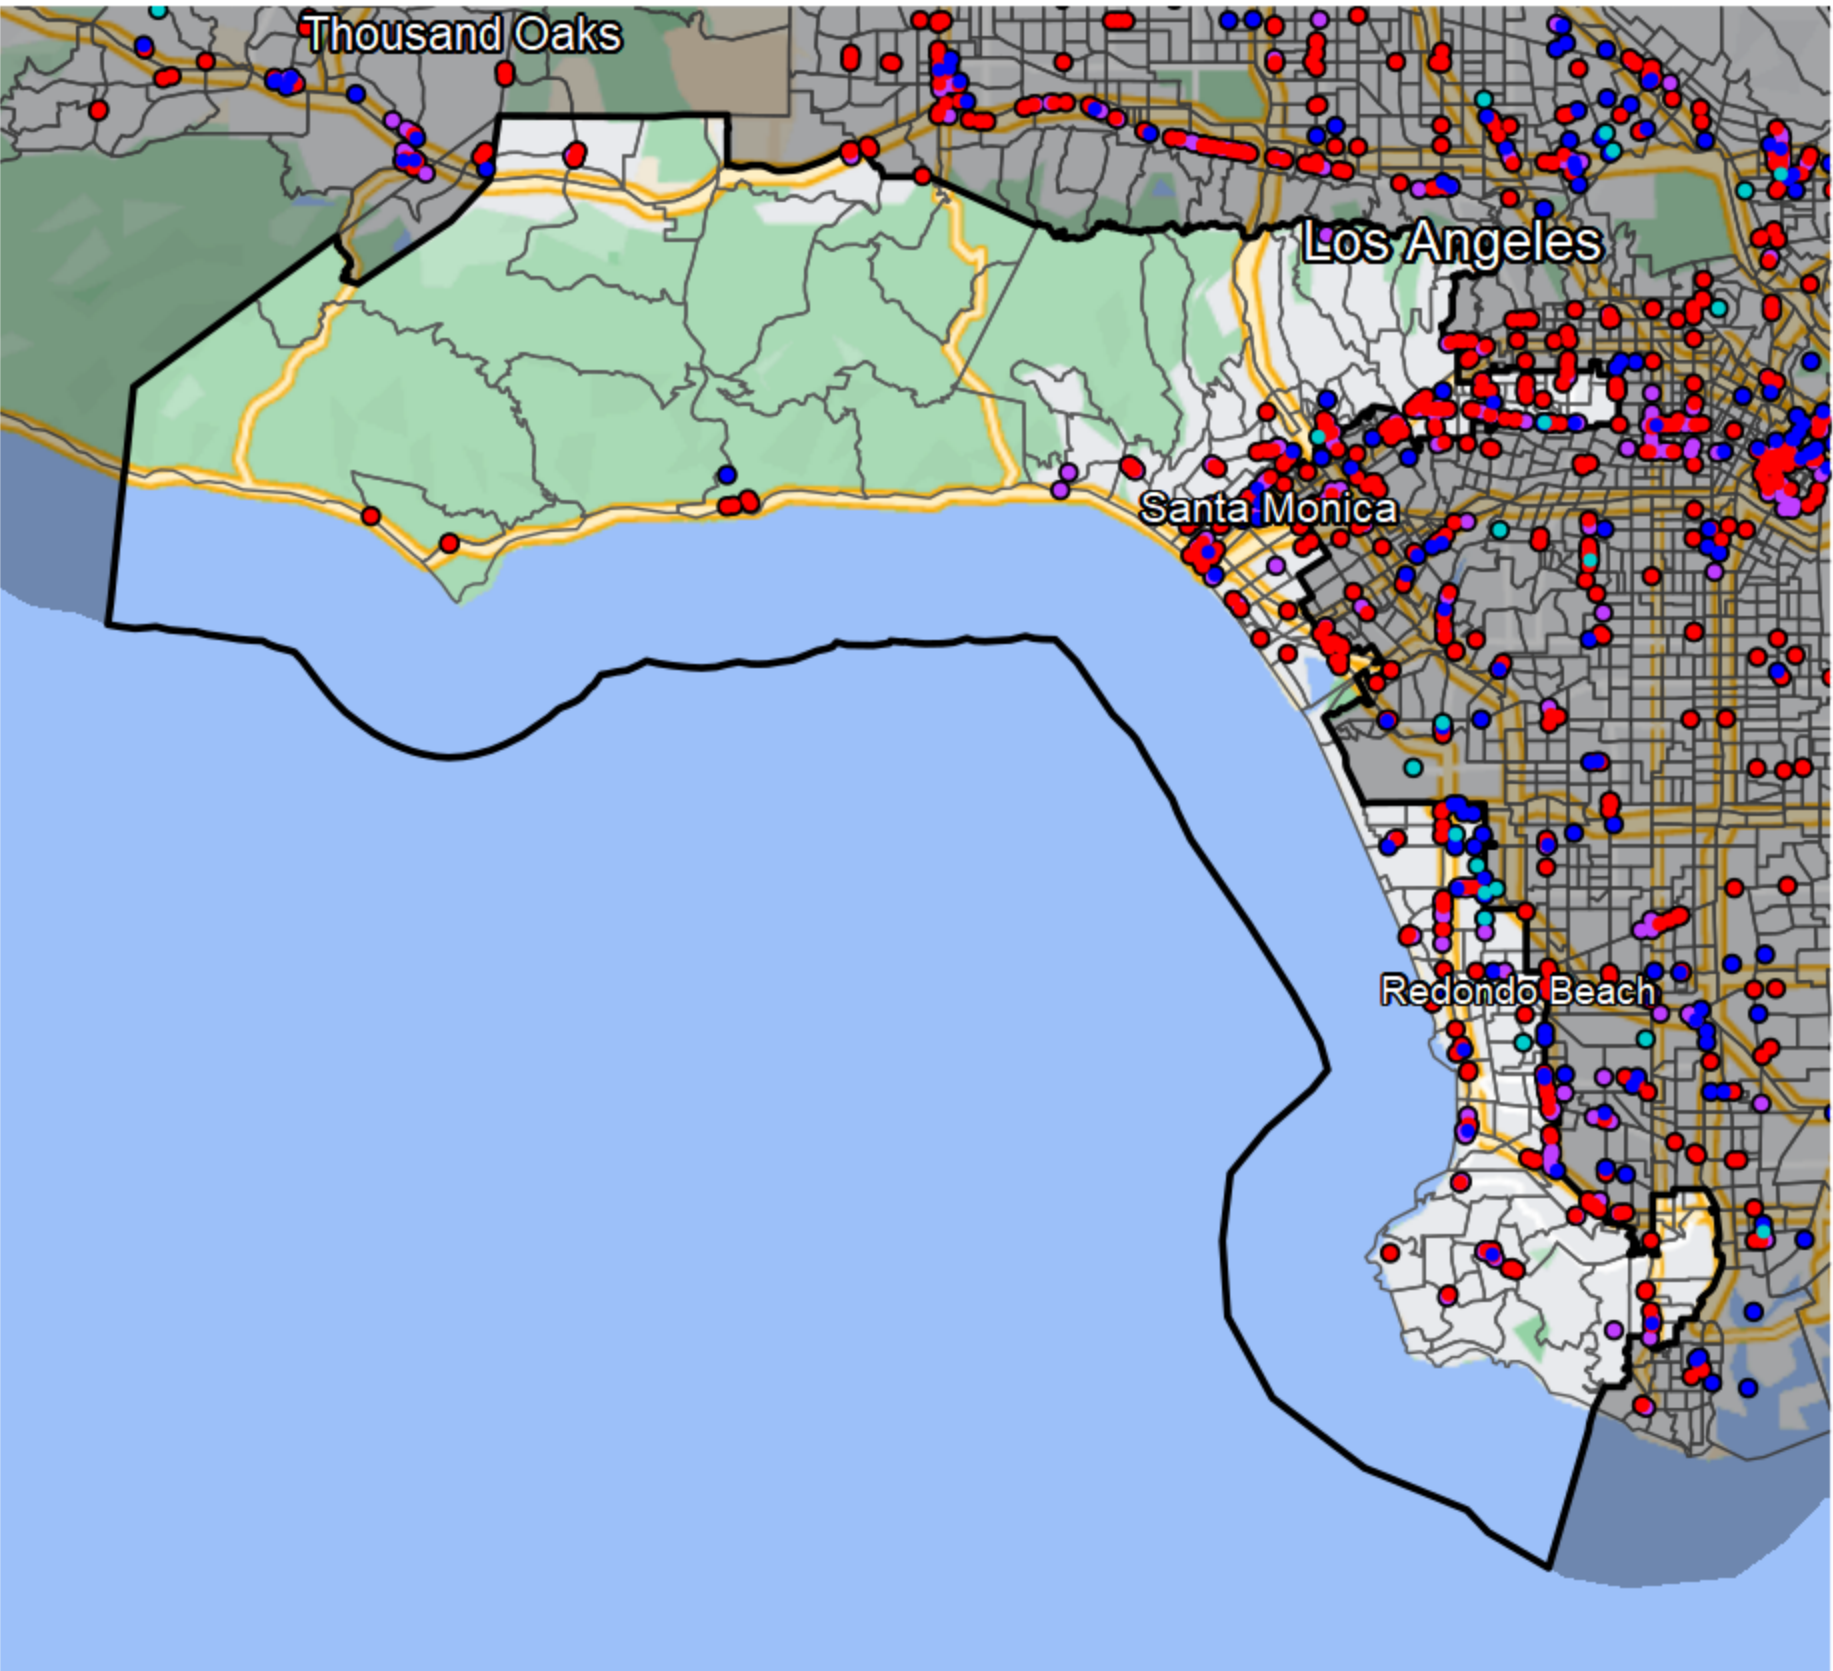

California - Congressional District 33

Banking Desert
No Branches within 10 Miles of Population Center

Financial Institutions

- Bank: 91
- Bank, Out-of-State: 179
- Credit Union: 36
- Credit Union, Out-of-State: 6

Sources: NCUA, FDIC, UW-Madison Population Lab, CDFI, US Census, Google Maps, CUNA