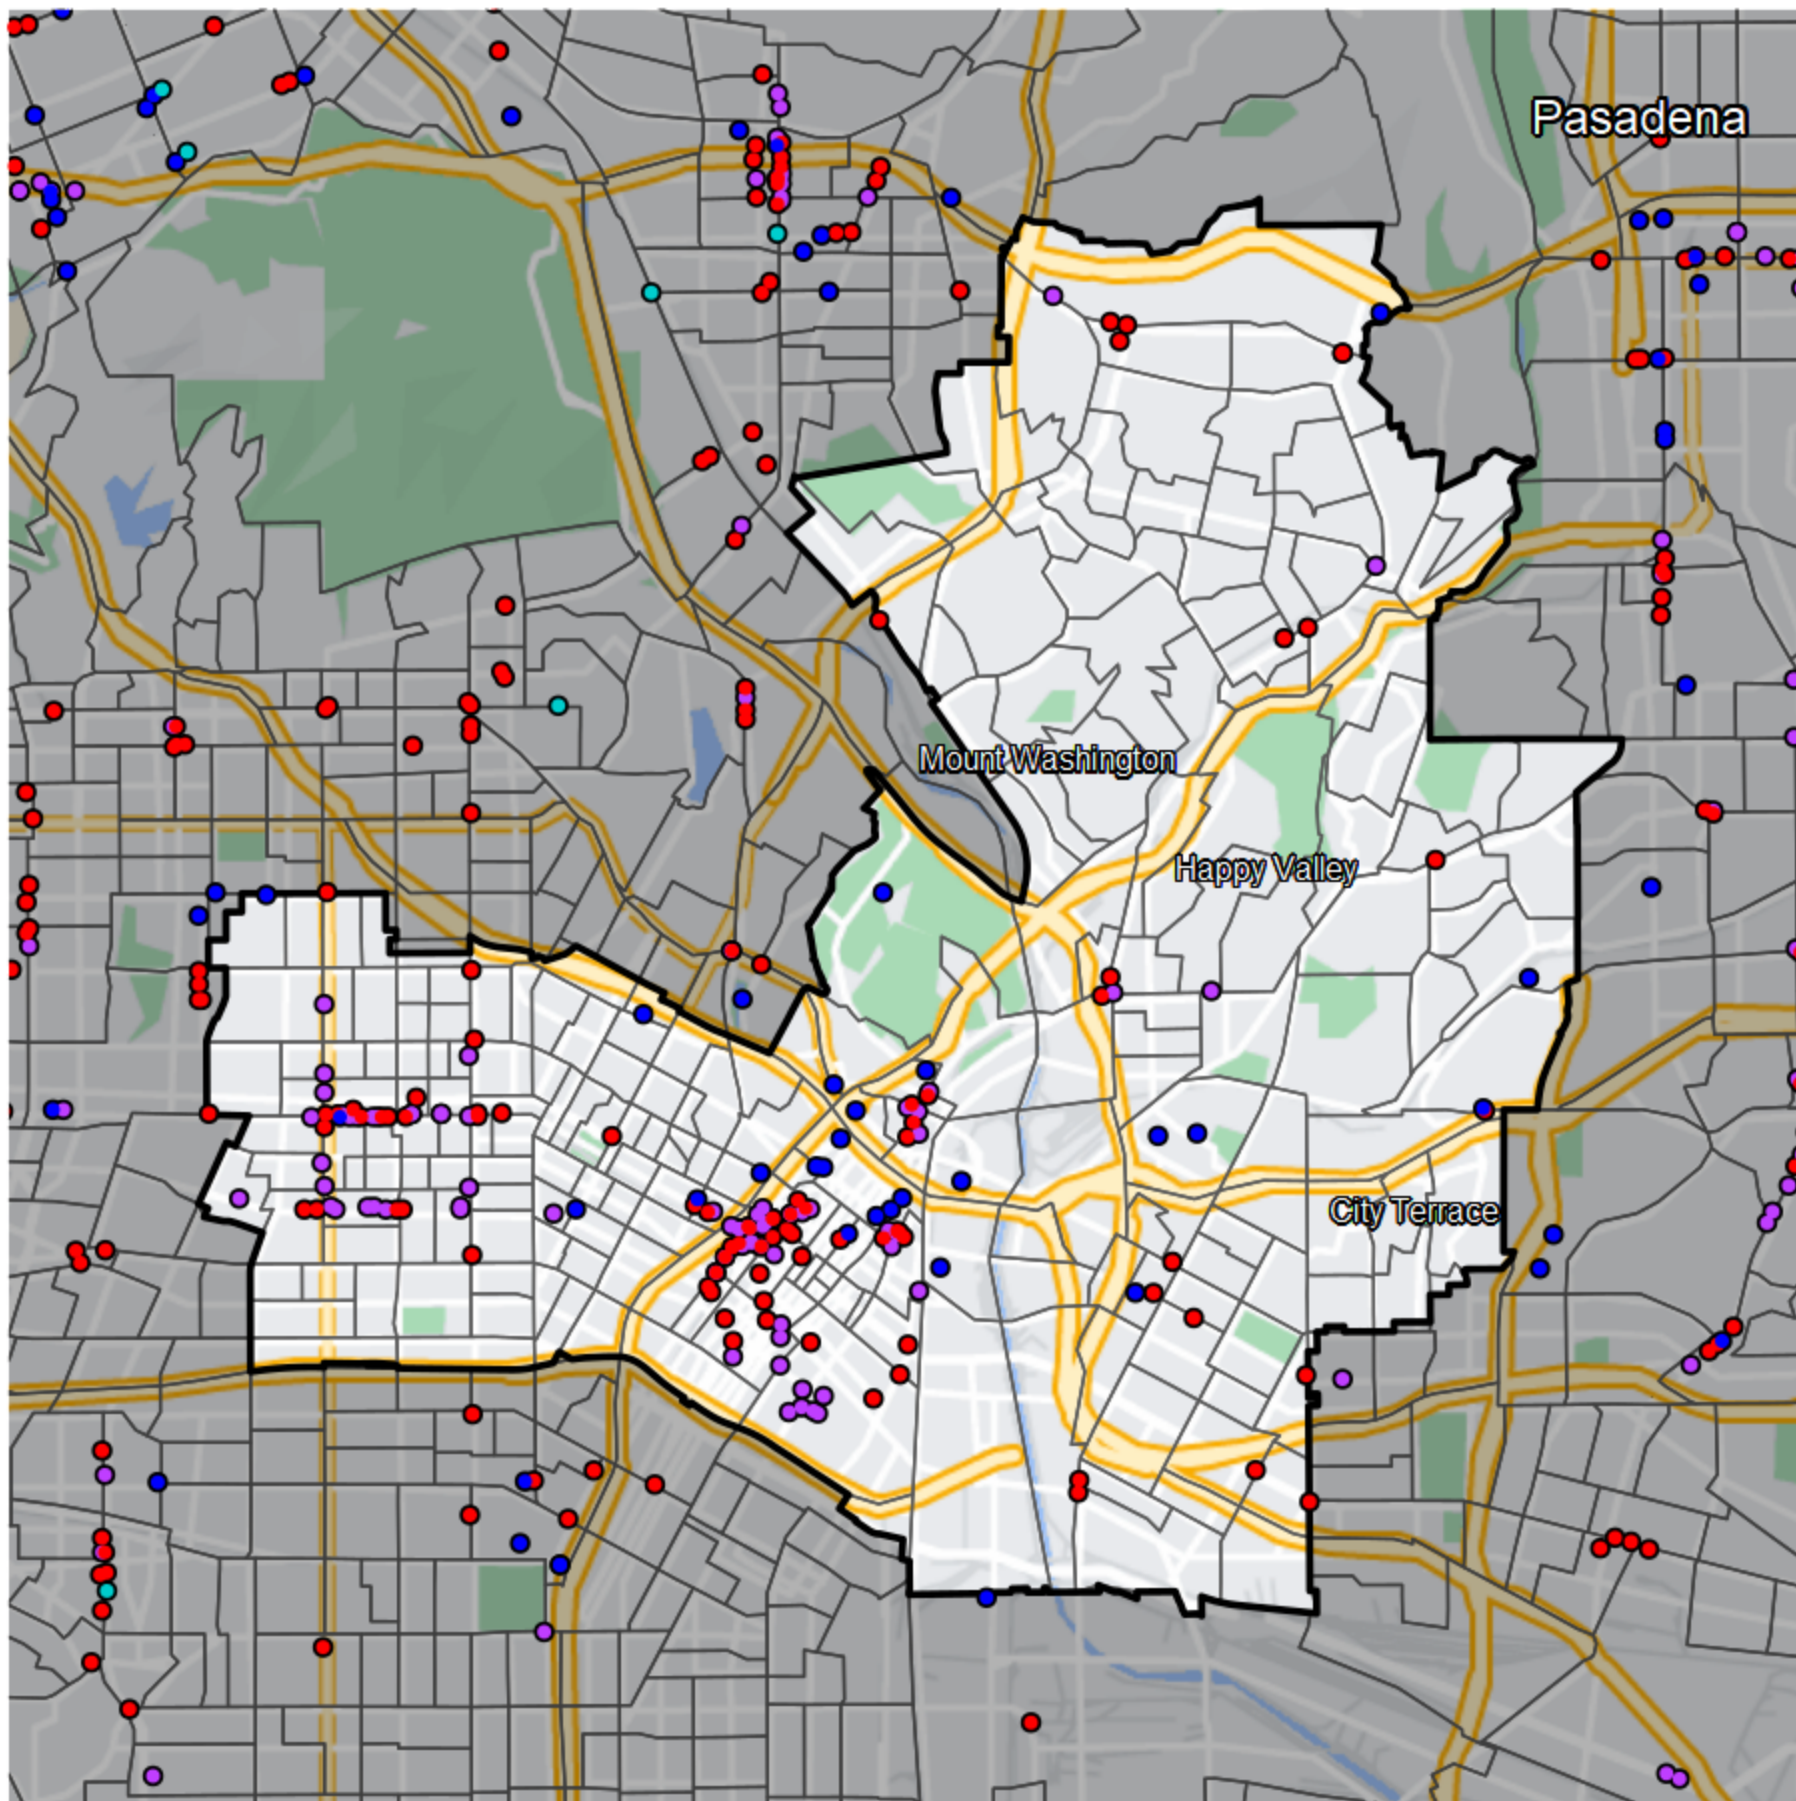

California - Congressional District 34

Banking Desert

No Branches within 10 Miles of Population Center

Financial Institutions

- Bank: 70
- Bank, Out-of-State: 79
- Credit Union: 25
- Credit Union, Out-of-State: 0