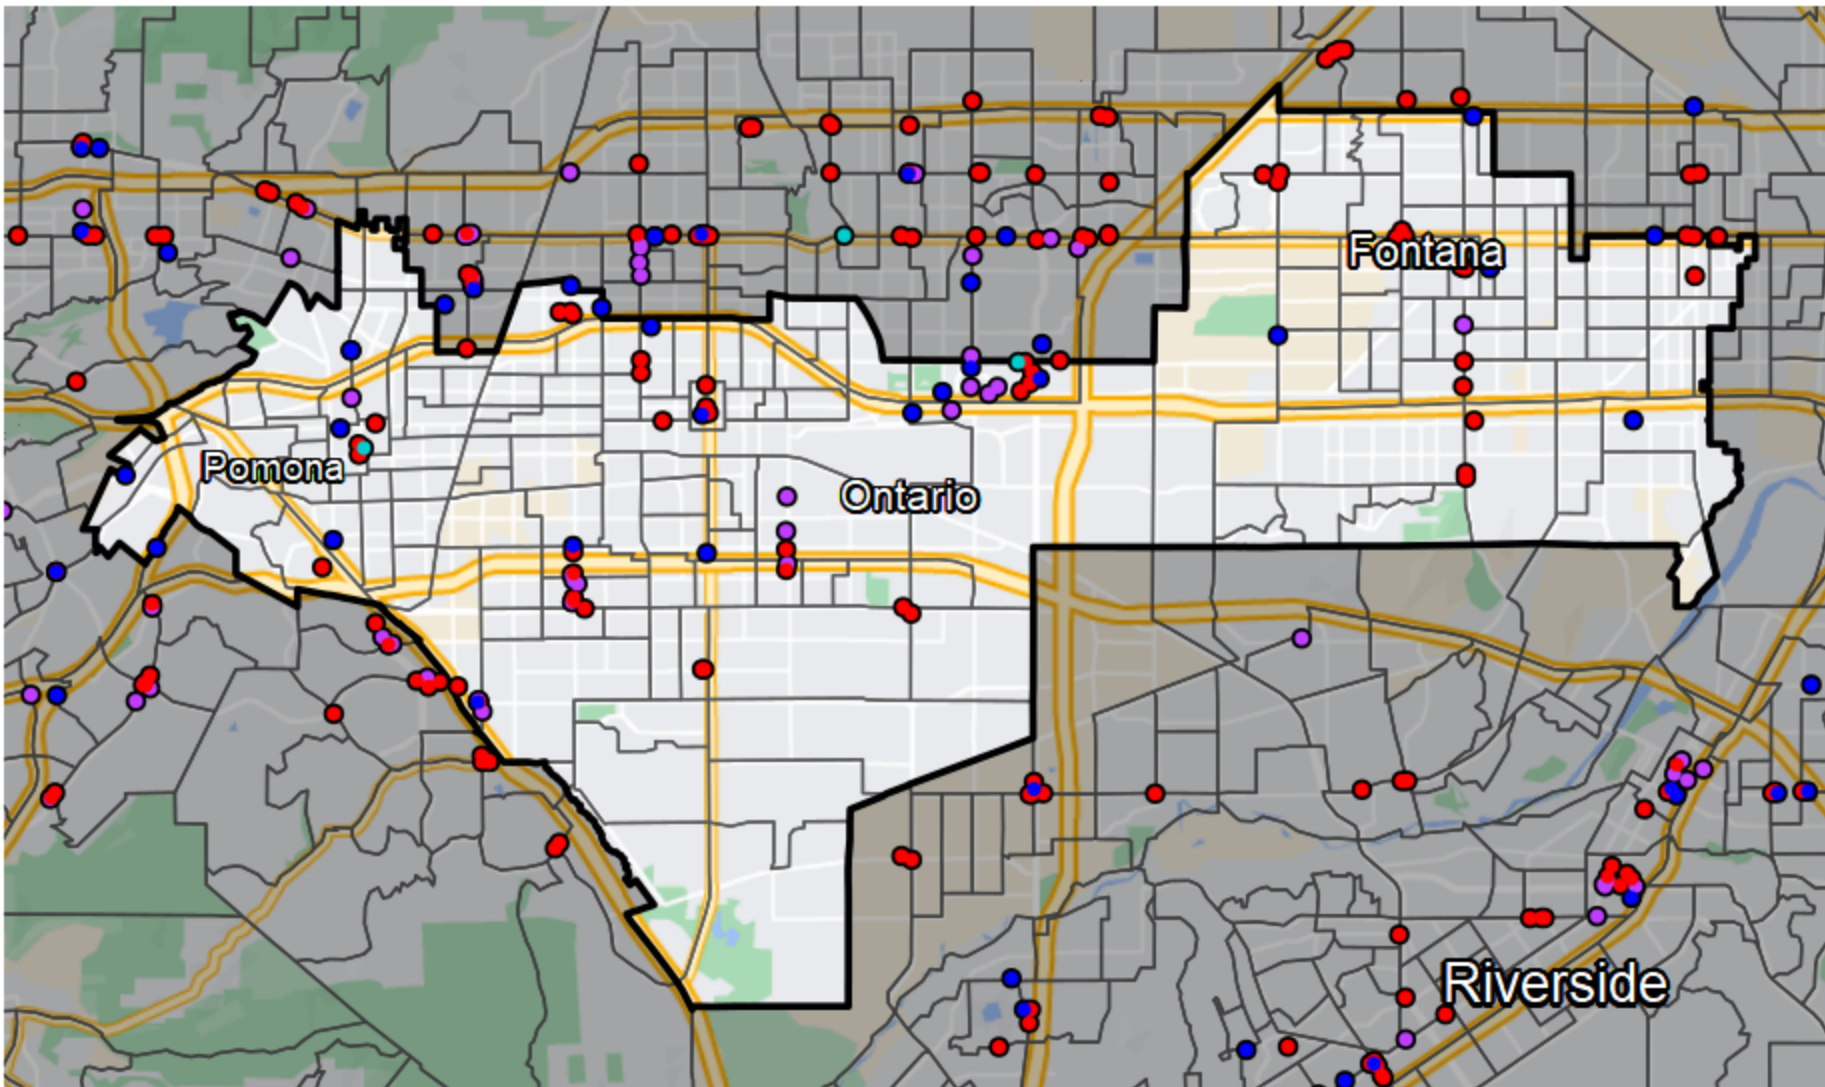

California - Congressional District 35

Banking Desert
No Branches within 10 Miles of Population Center

Financial Institutions

- Bank: 15
- Bank, Out-of-State: 46
- Credit Union: 20
- Credit Union, Out-of-State: 2

Sources: NCUA, FDIC, UW-Madison Population Lab, CDFI, US Census, Google Maps, CUNA