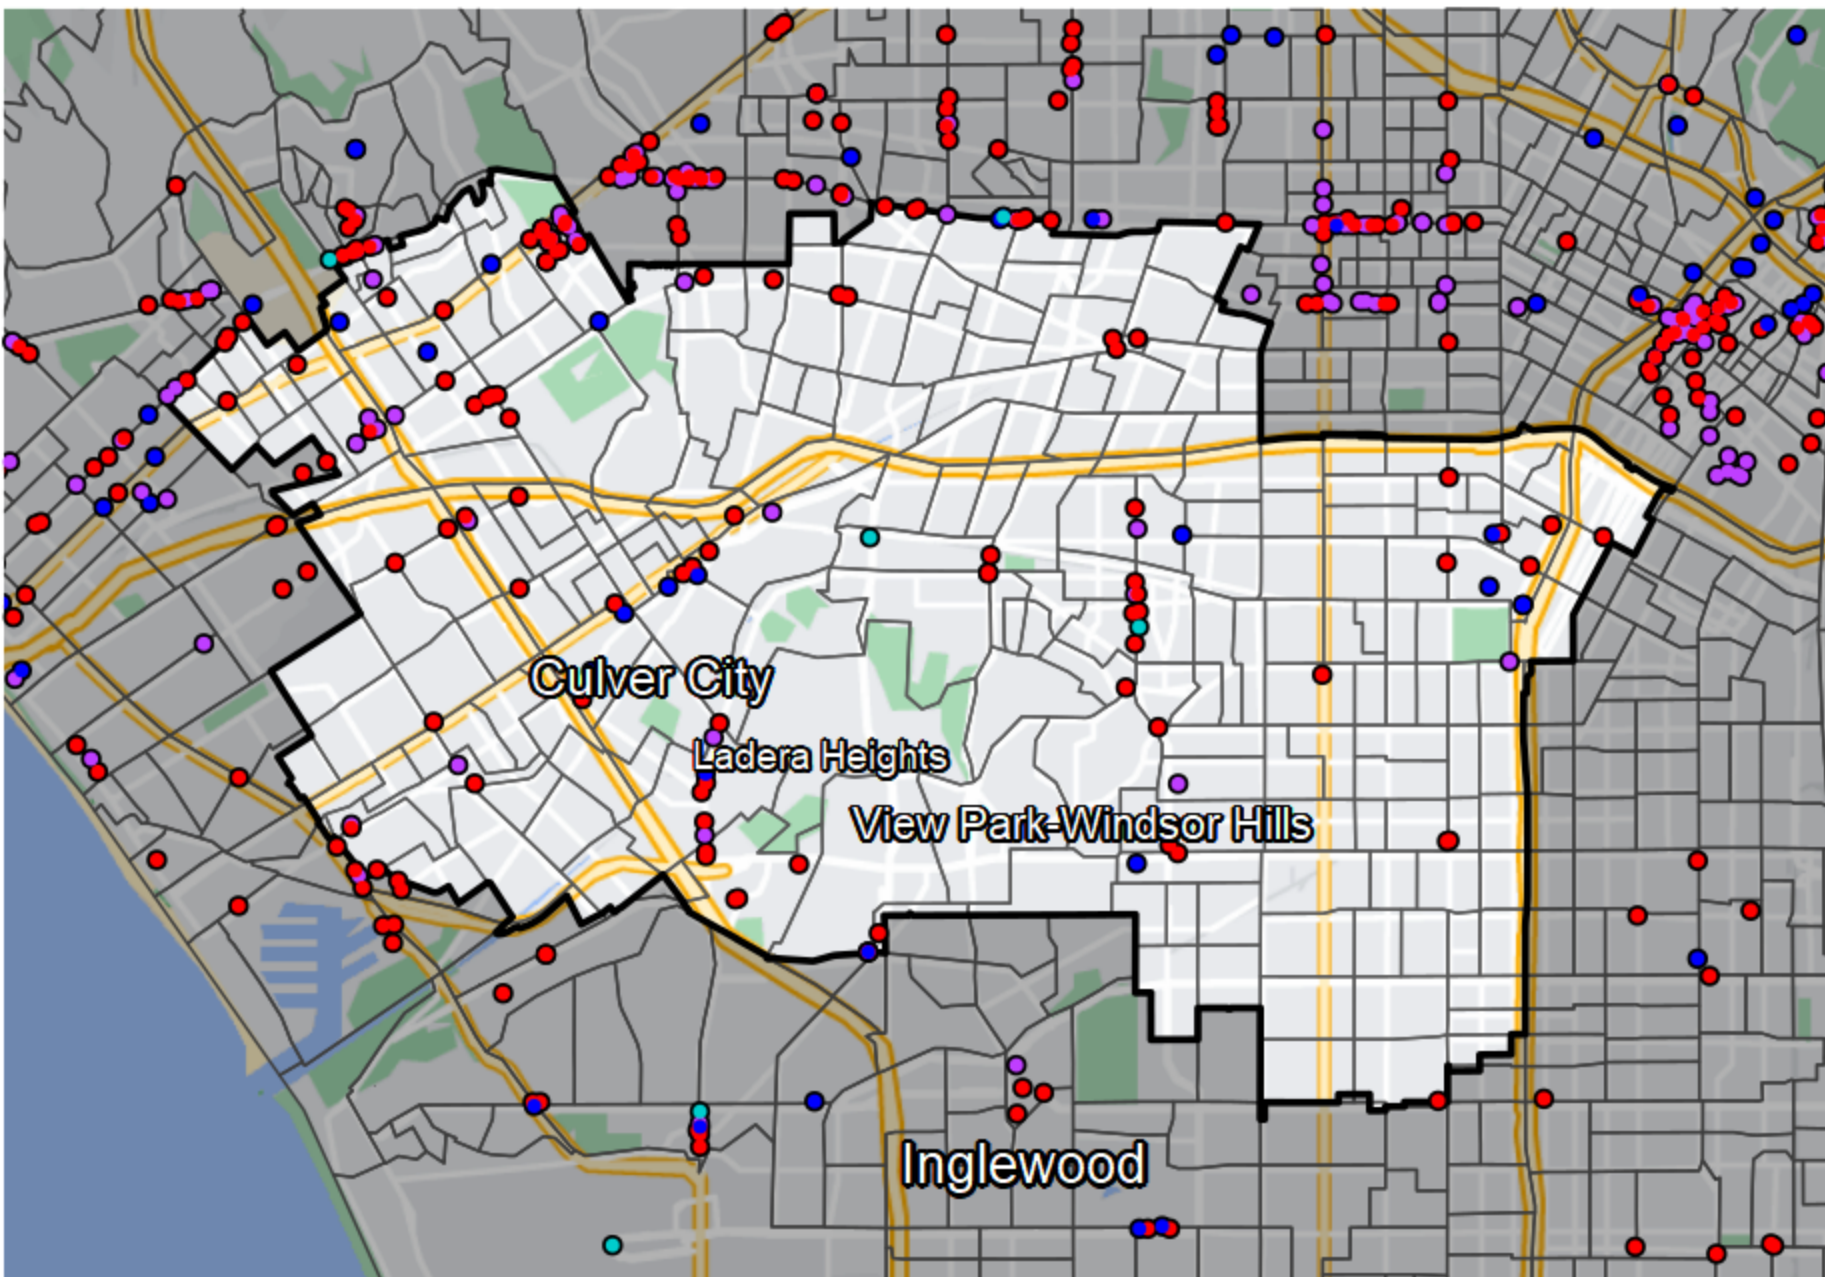

California - Congressional District 37

Banking Desert
No Branches within 10 Miles of Population Center

Financial Institutions

- Bank: 30
- Bank, Out-of-State: 92
- Credit Union: 17
- Credit Union, Out-of-State: 2

Sources: NCUA, FDIC, UW-Madison Population Lab, CDFI, US Census, Google Maps, CUNA