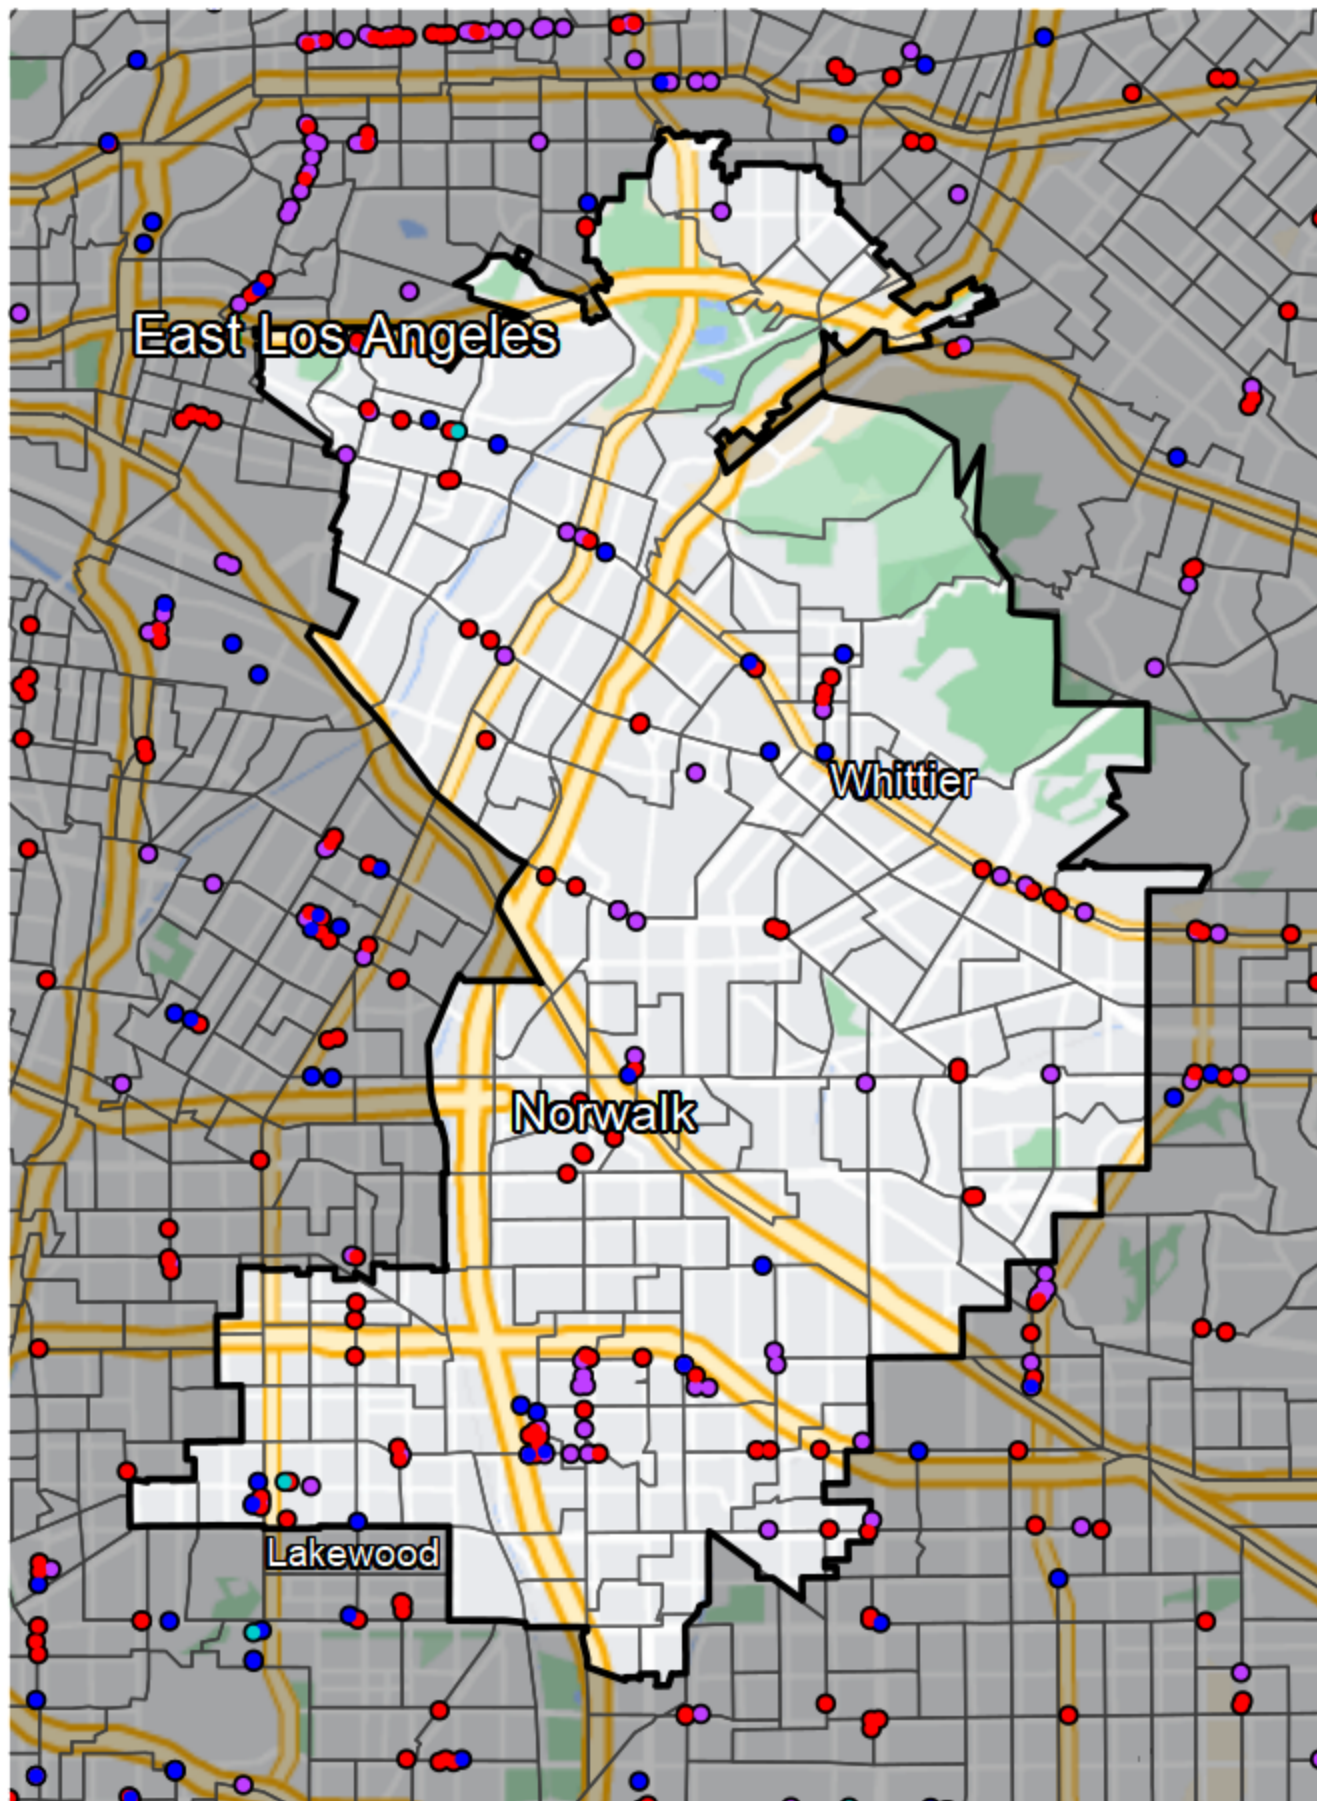

California - Congressional District 38

Banking Desert

 No Branches within 10 Miles of Population Center

Financial Institutions

-  Bank: 40
-  Bank, Out-of-State: 62
-  Credit Union: 19
-  Credit Union, Out-of-State: 2