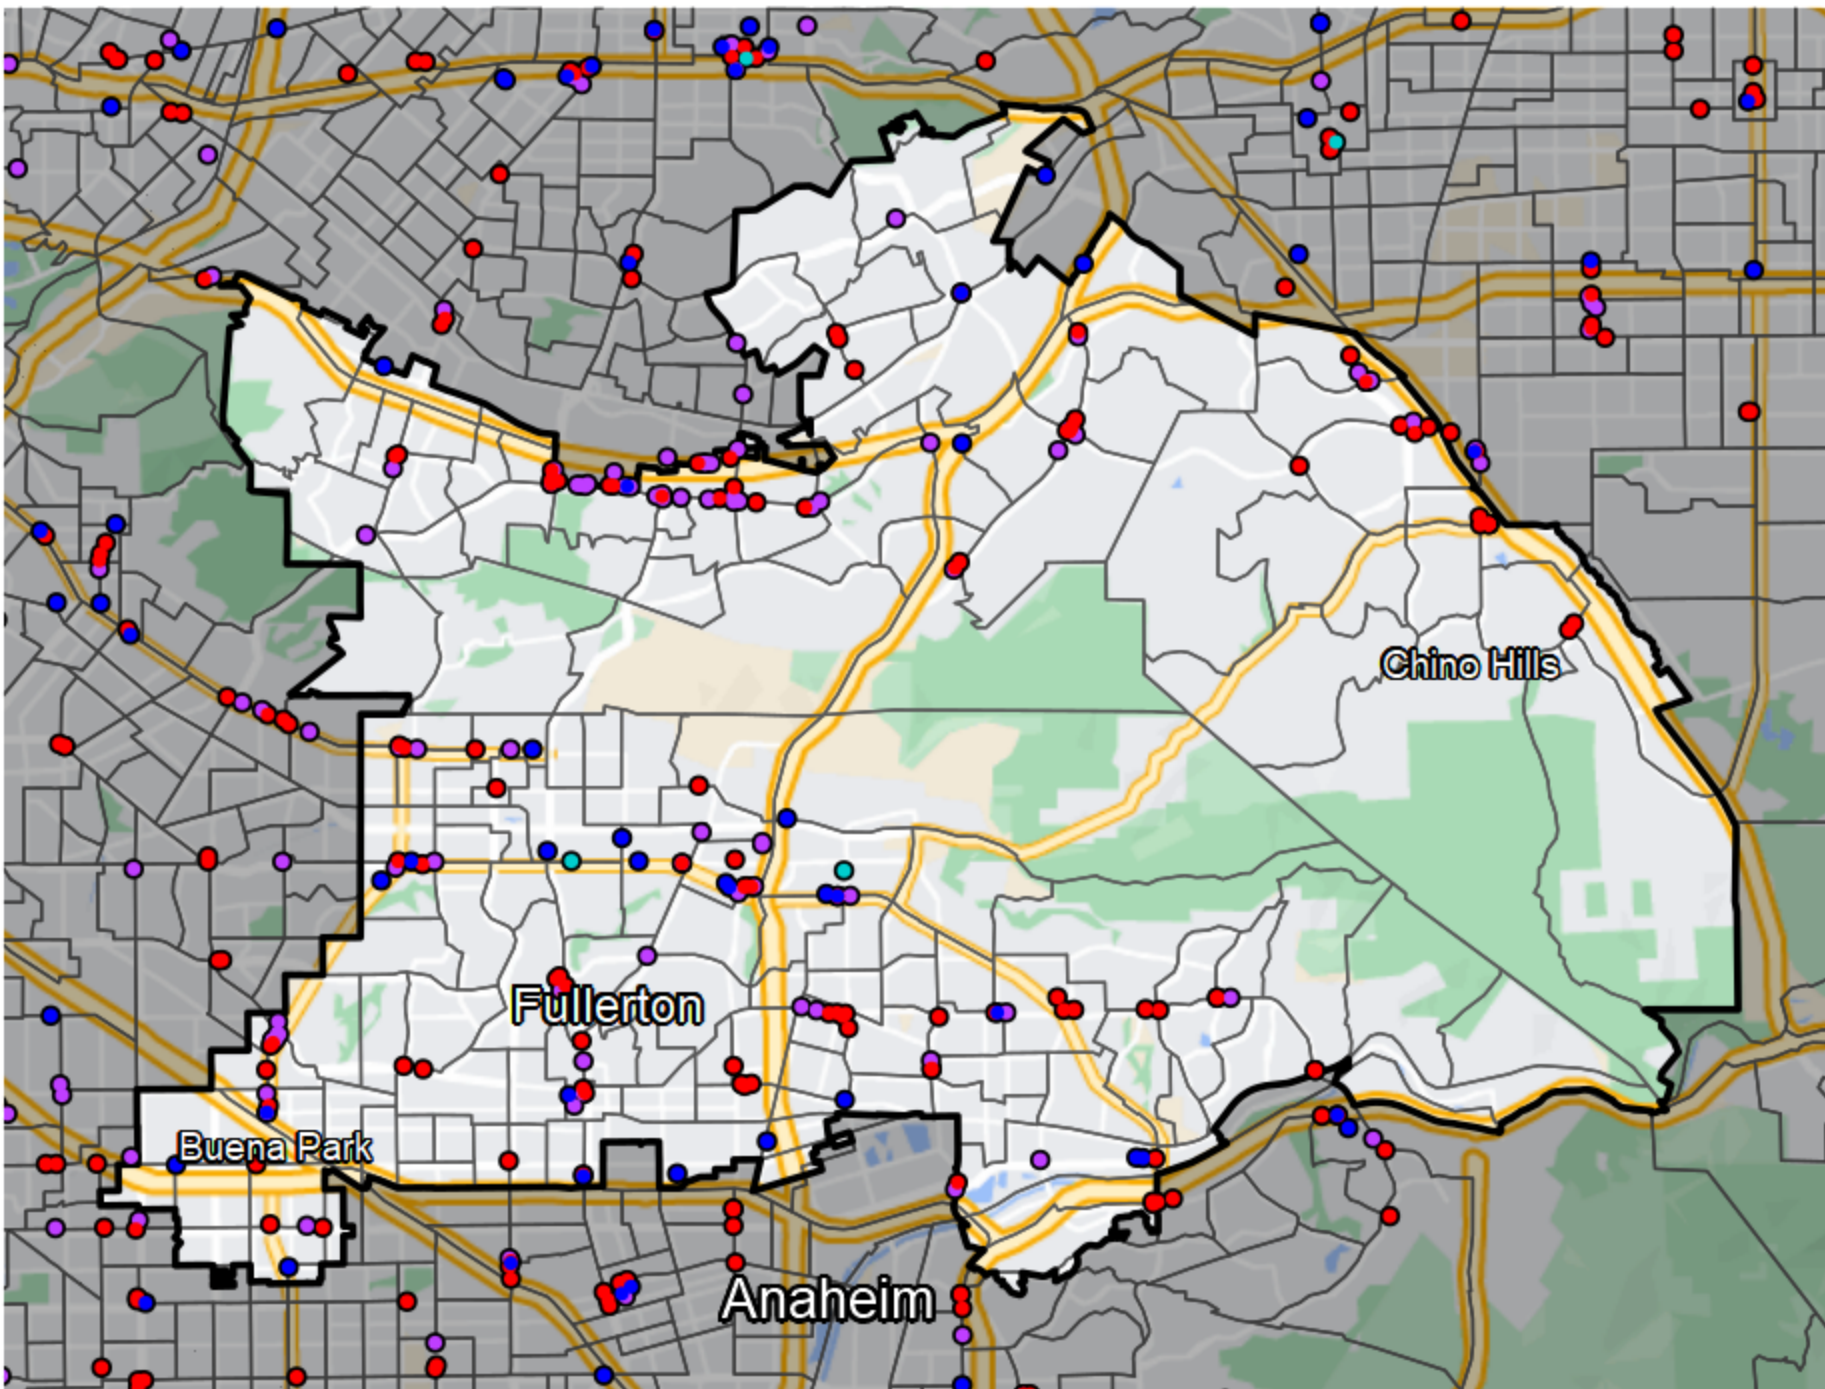

California - Congressional District 39

Banking Desert

No Branches within 10 Miles of Population Center

Financial Institutions

- Bank: 65
- Bank, Out-of-State: 94
- Credit Union: 25
- Credit Union, Out-of-State: 2