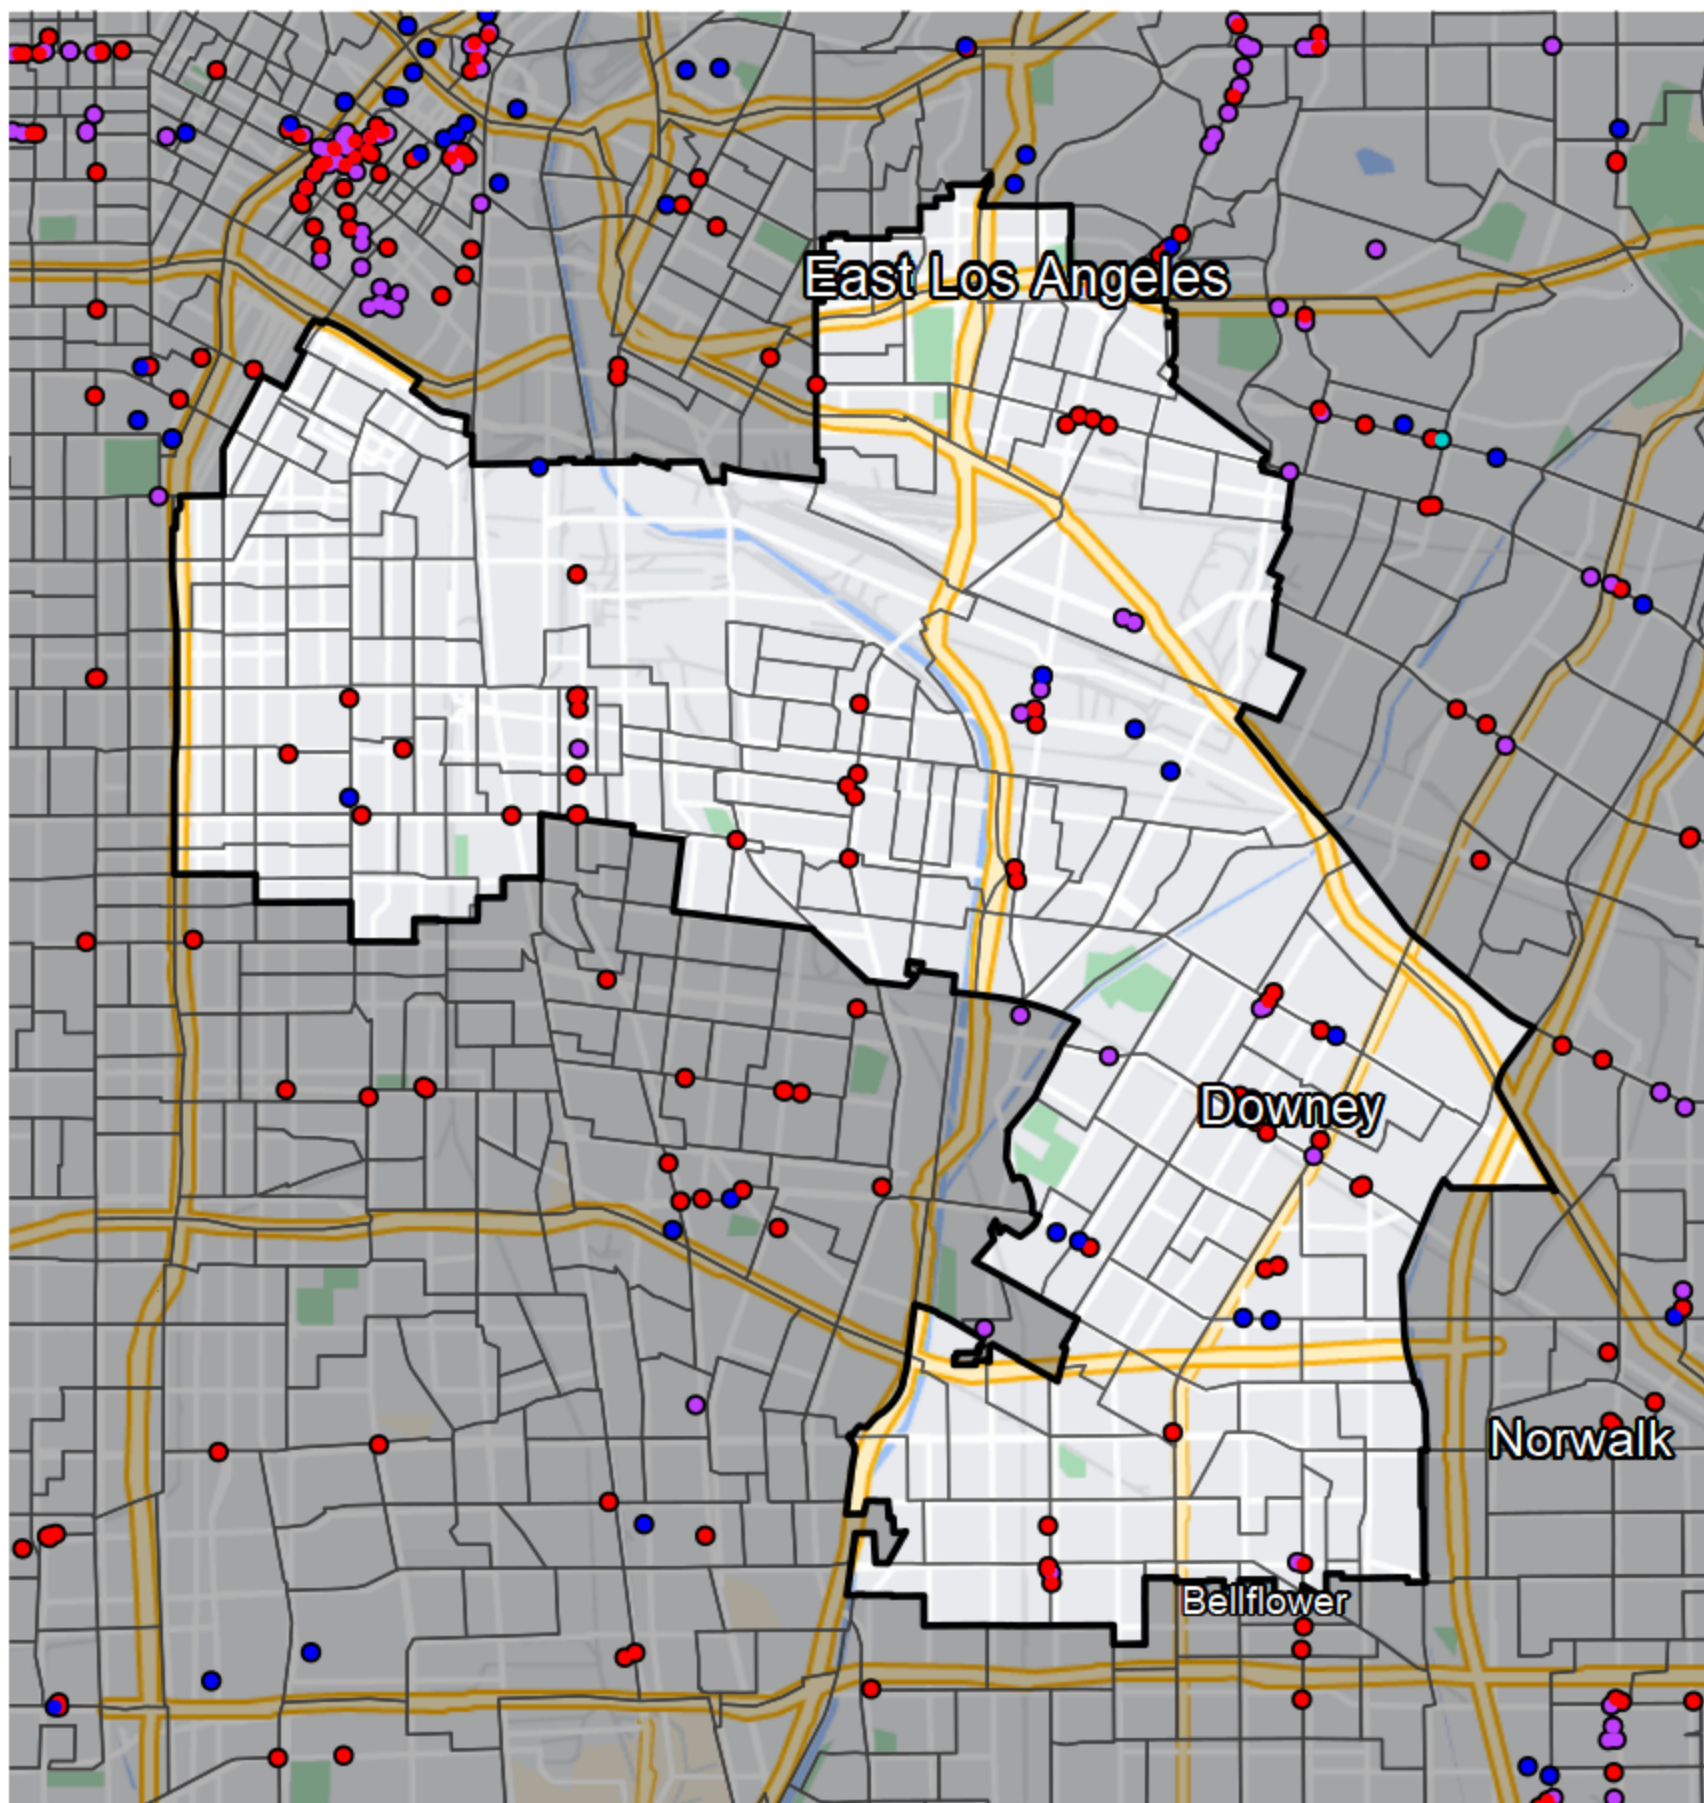

# California - Congressional District 40

## Banking Desert

No Branches within 10 Miles of Population Center

## Financial Institutions

- Bank: 14
- Bank, Out-of-State: 46
- Credit Union: 14
- Credit Union, Out-of-State: 0