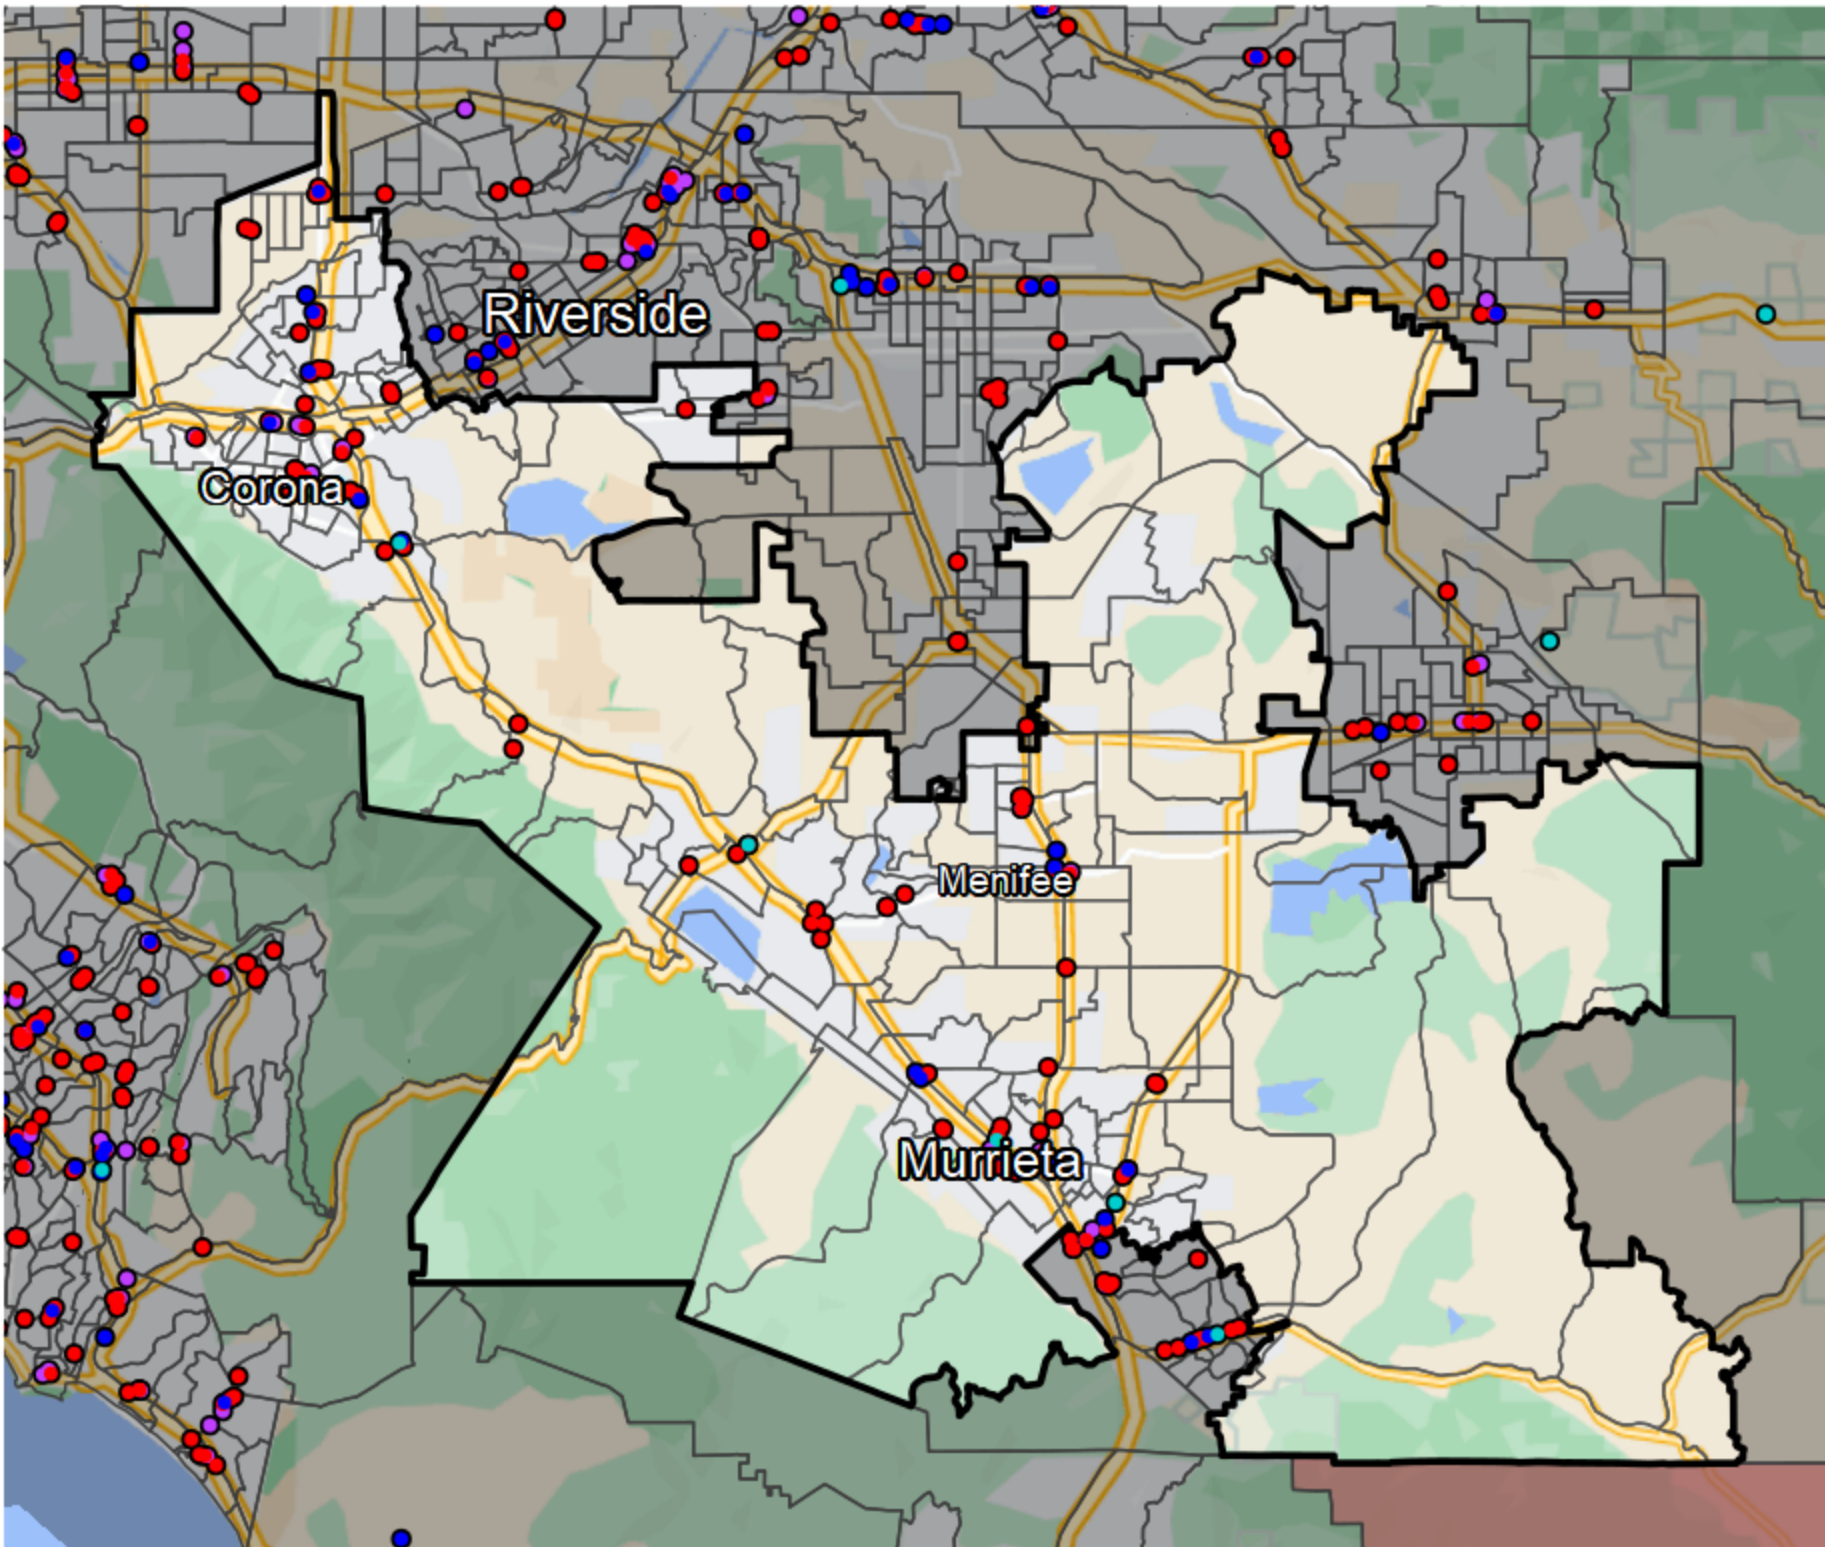

California - Congressional District 42

Banking Desert

No Branches within 10 Miles of Population Center

Financial Institutions

- Bank: 12
- Bank, Out-of-State: 71
- Credit Union: 18
- Credit Union, Out-of-State: 4