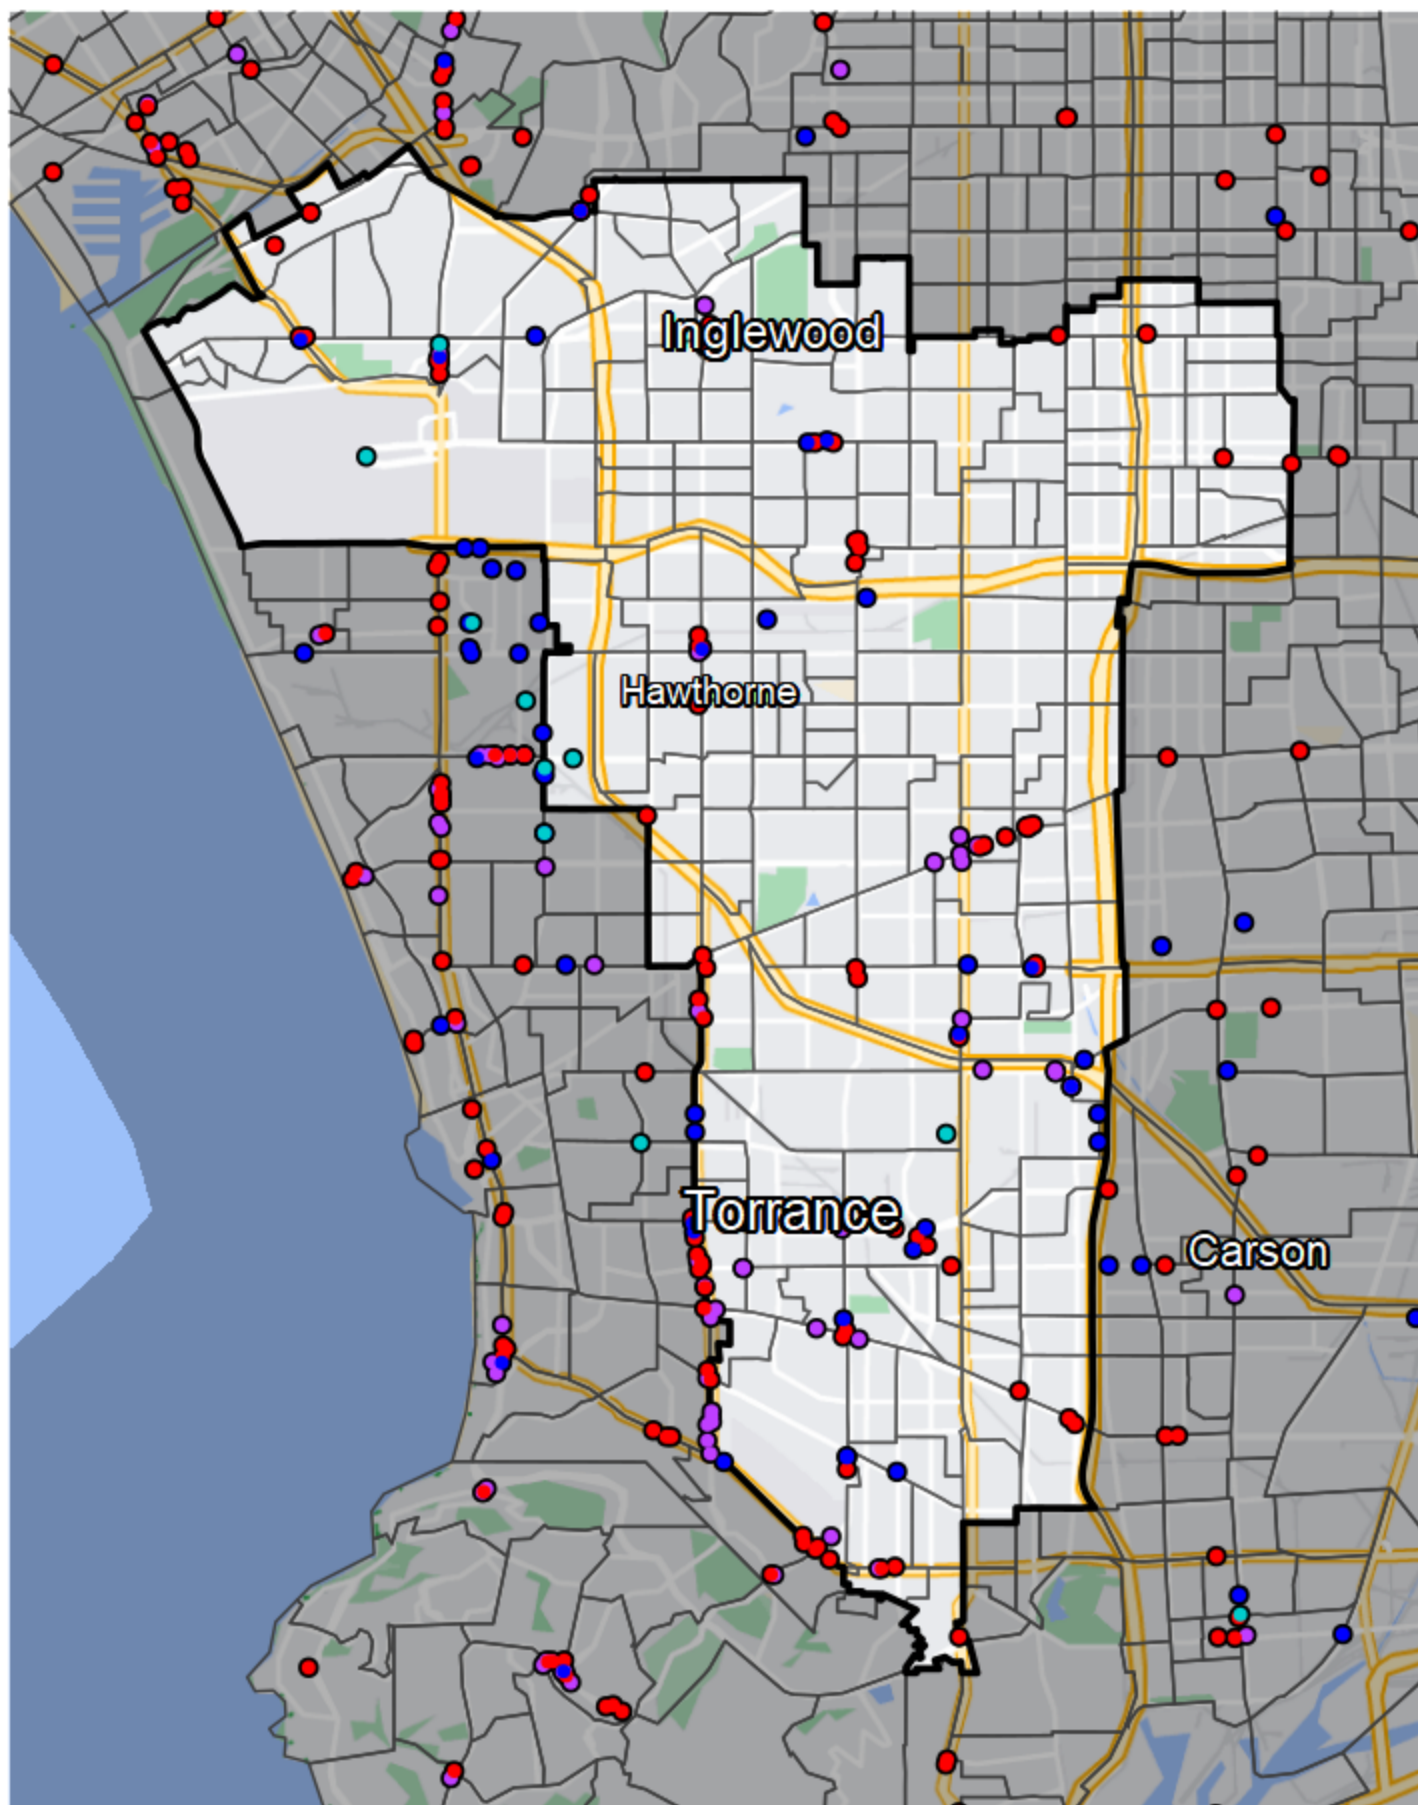

California - Congressional District 43

Banking Desert

No Branches within 10 Miles of Population Center

Financial Institutions

- Bank: 28
- Bank, Out-of-State: 59
- Credit Union: 26
- Credit Union, Out-of-State: 5