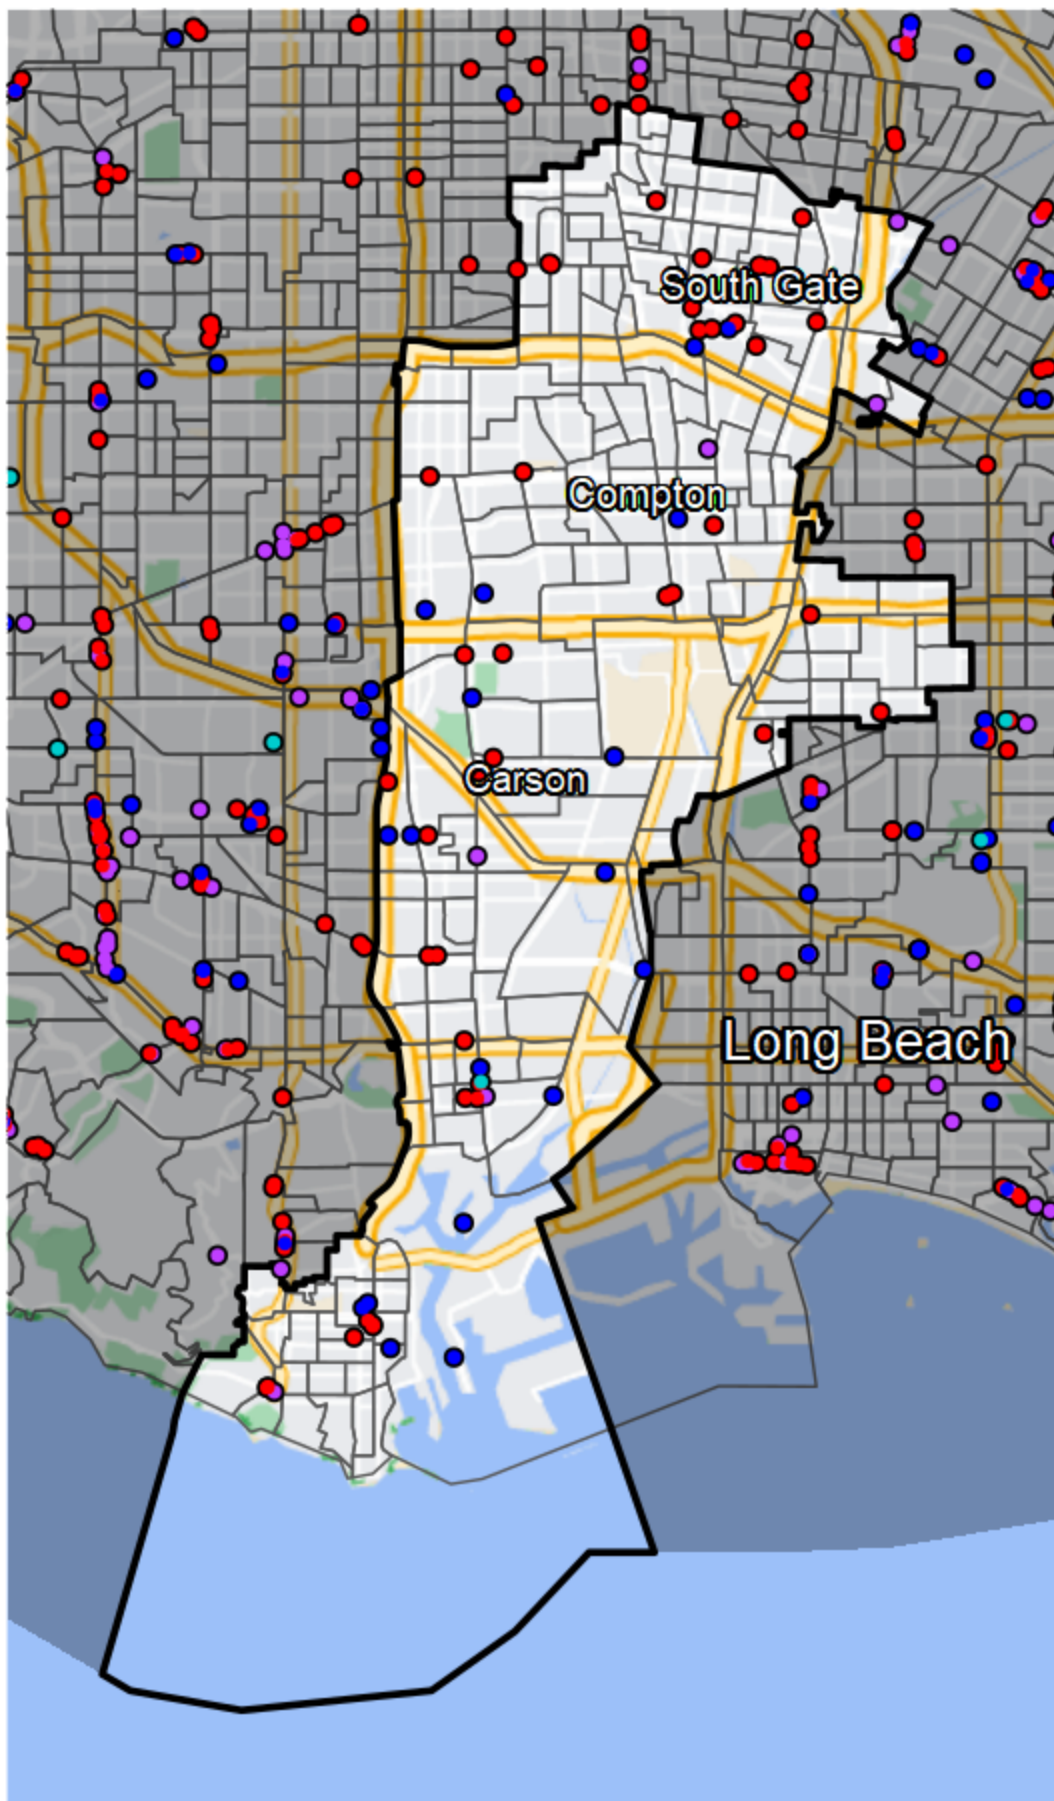

California - Congressional District 44

Banking Desert

 No Branches within 10 Miles of Population Center

Financial Institutions

-  Bank: 7
-  Bank, Out-of-State: 42
-  Credit Union: 18
-  Credit Union, Out-of-State: 1