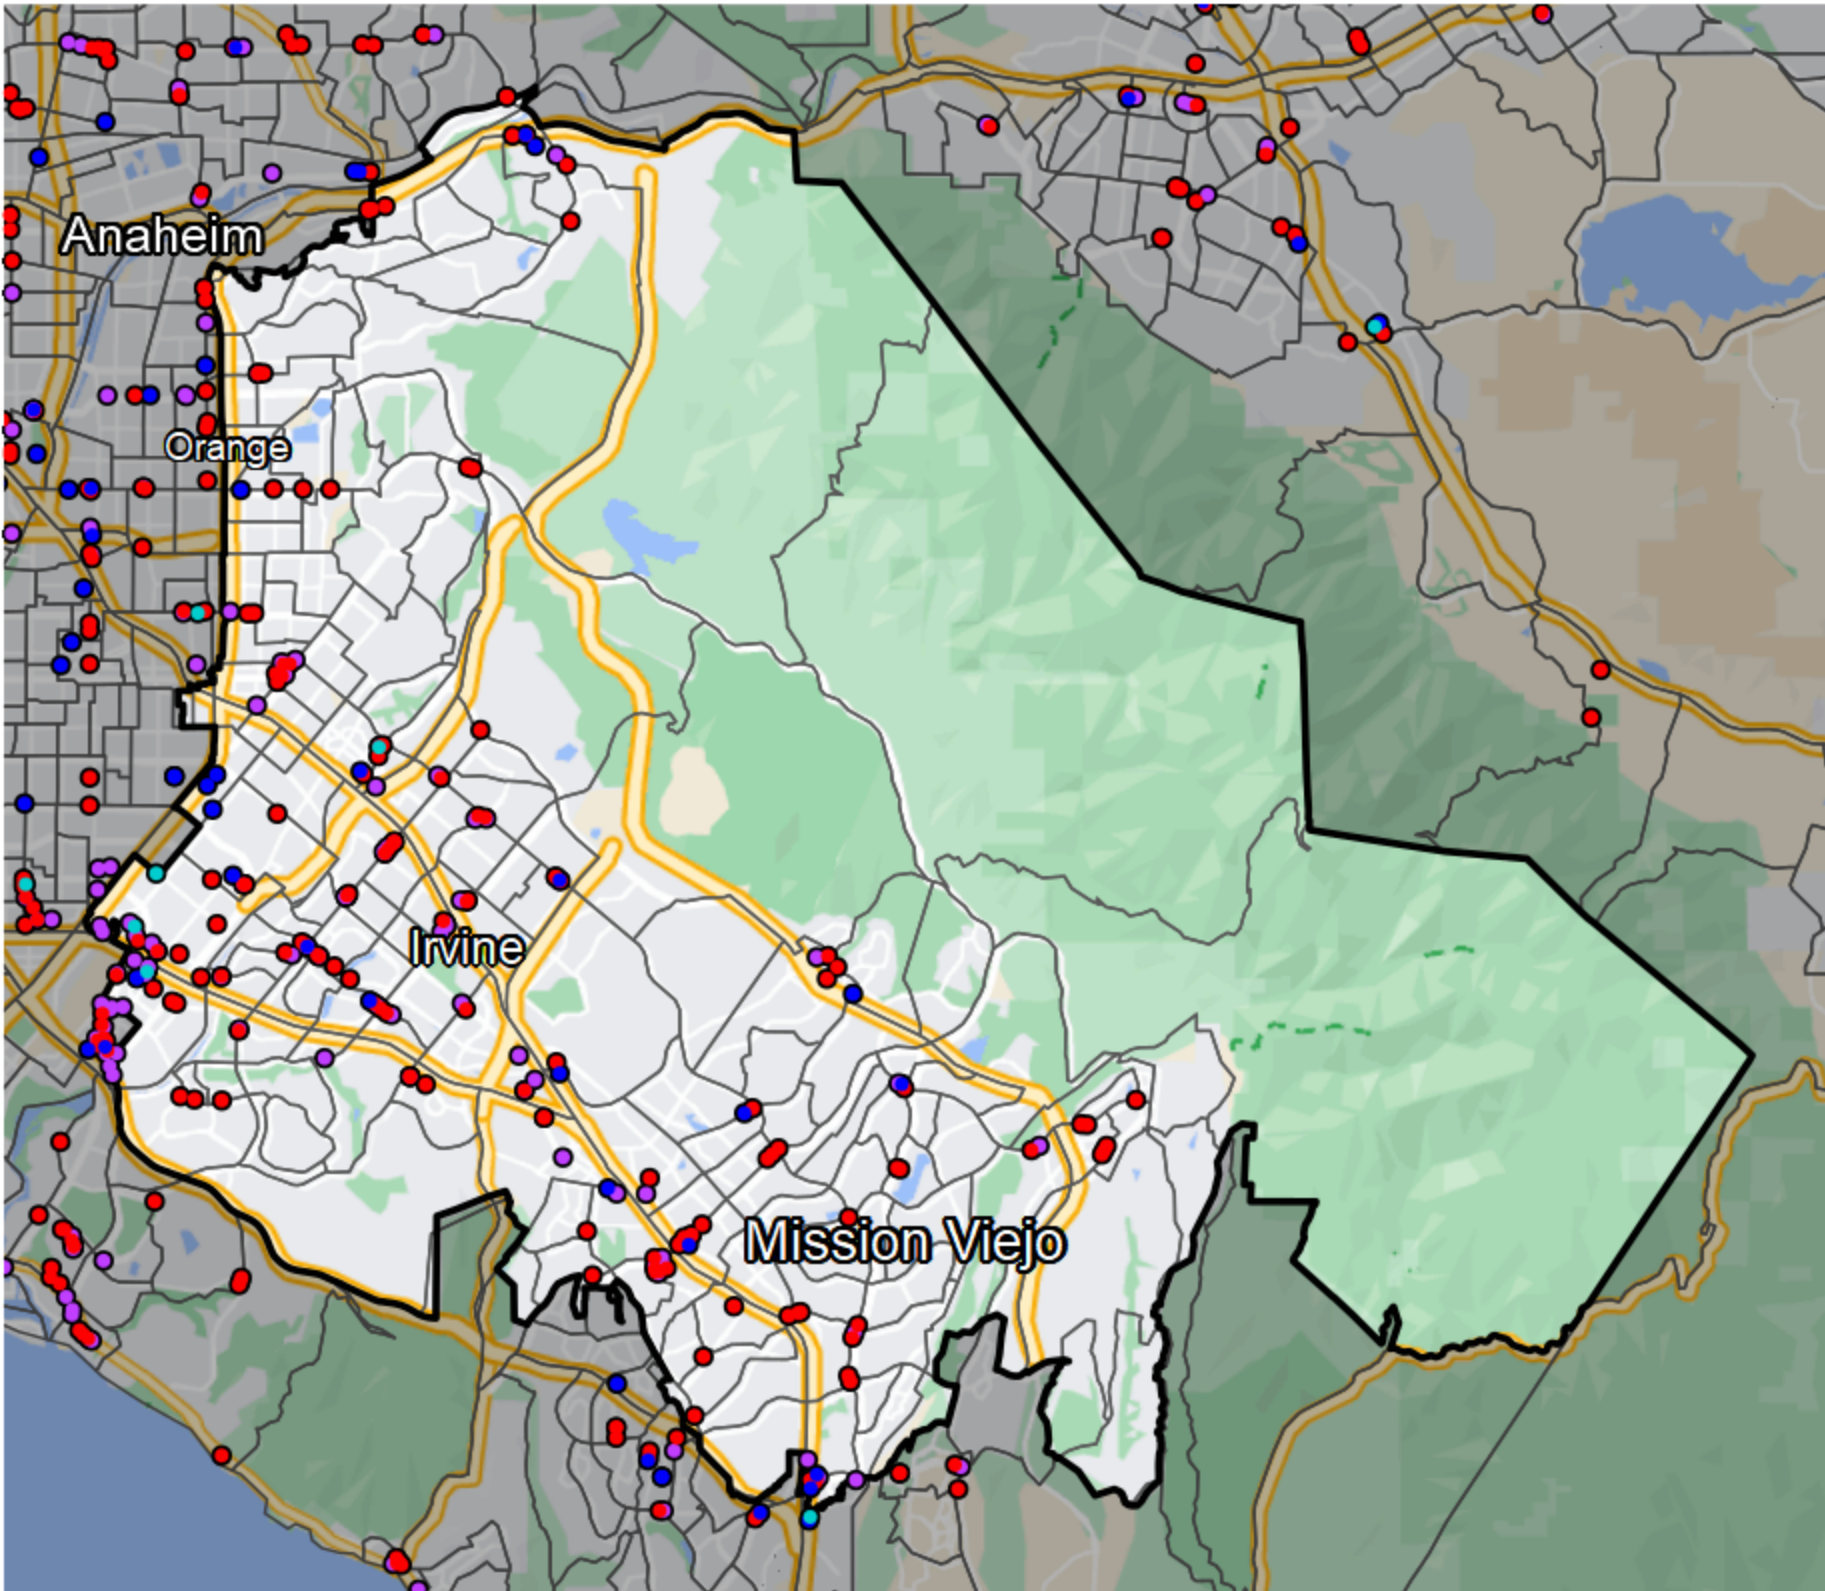

California - Congressional District 45

Banking Desert
No Branches within 10 Miles of Population Center

Financial Institutions

- Bank: 73
- Bank, Out-of-State: 125
- Credit Union: 21
- Credit Union, Out-of-State: 4

Sources: NCUA, FDIC, UW-Madison Population Lab, CDFI, US Census, Google Maps, CUNA