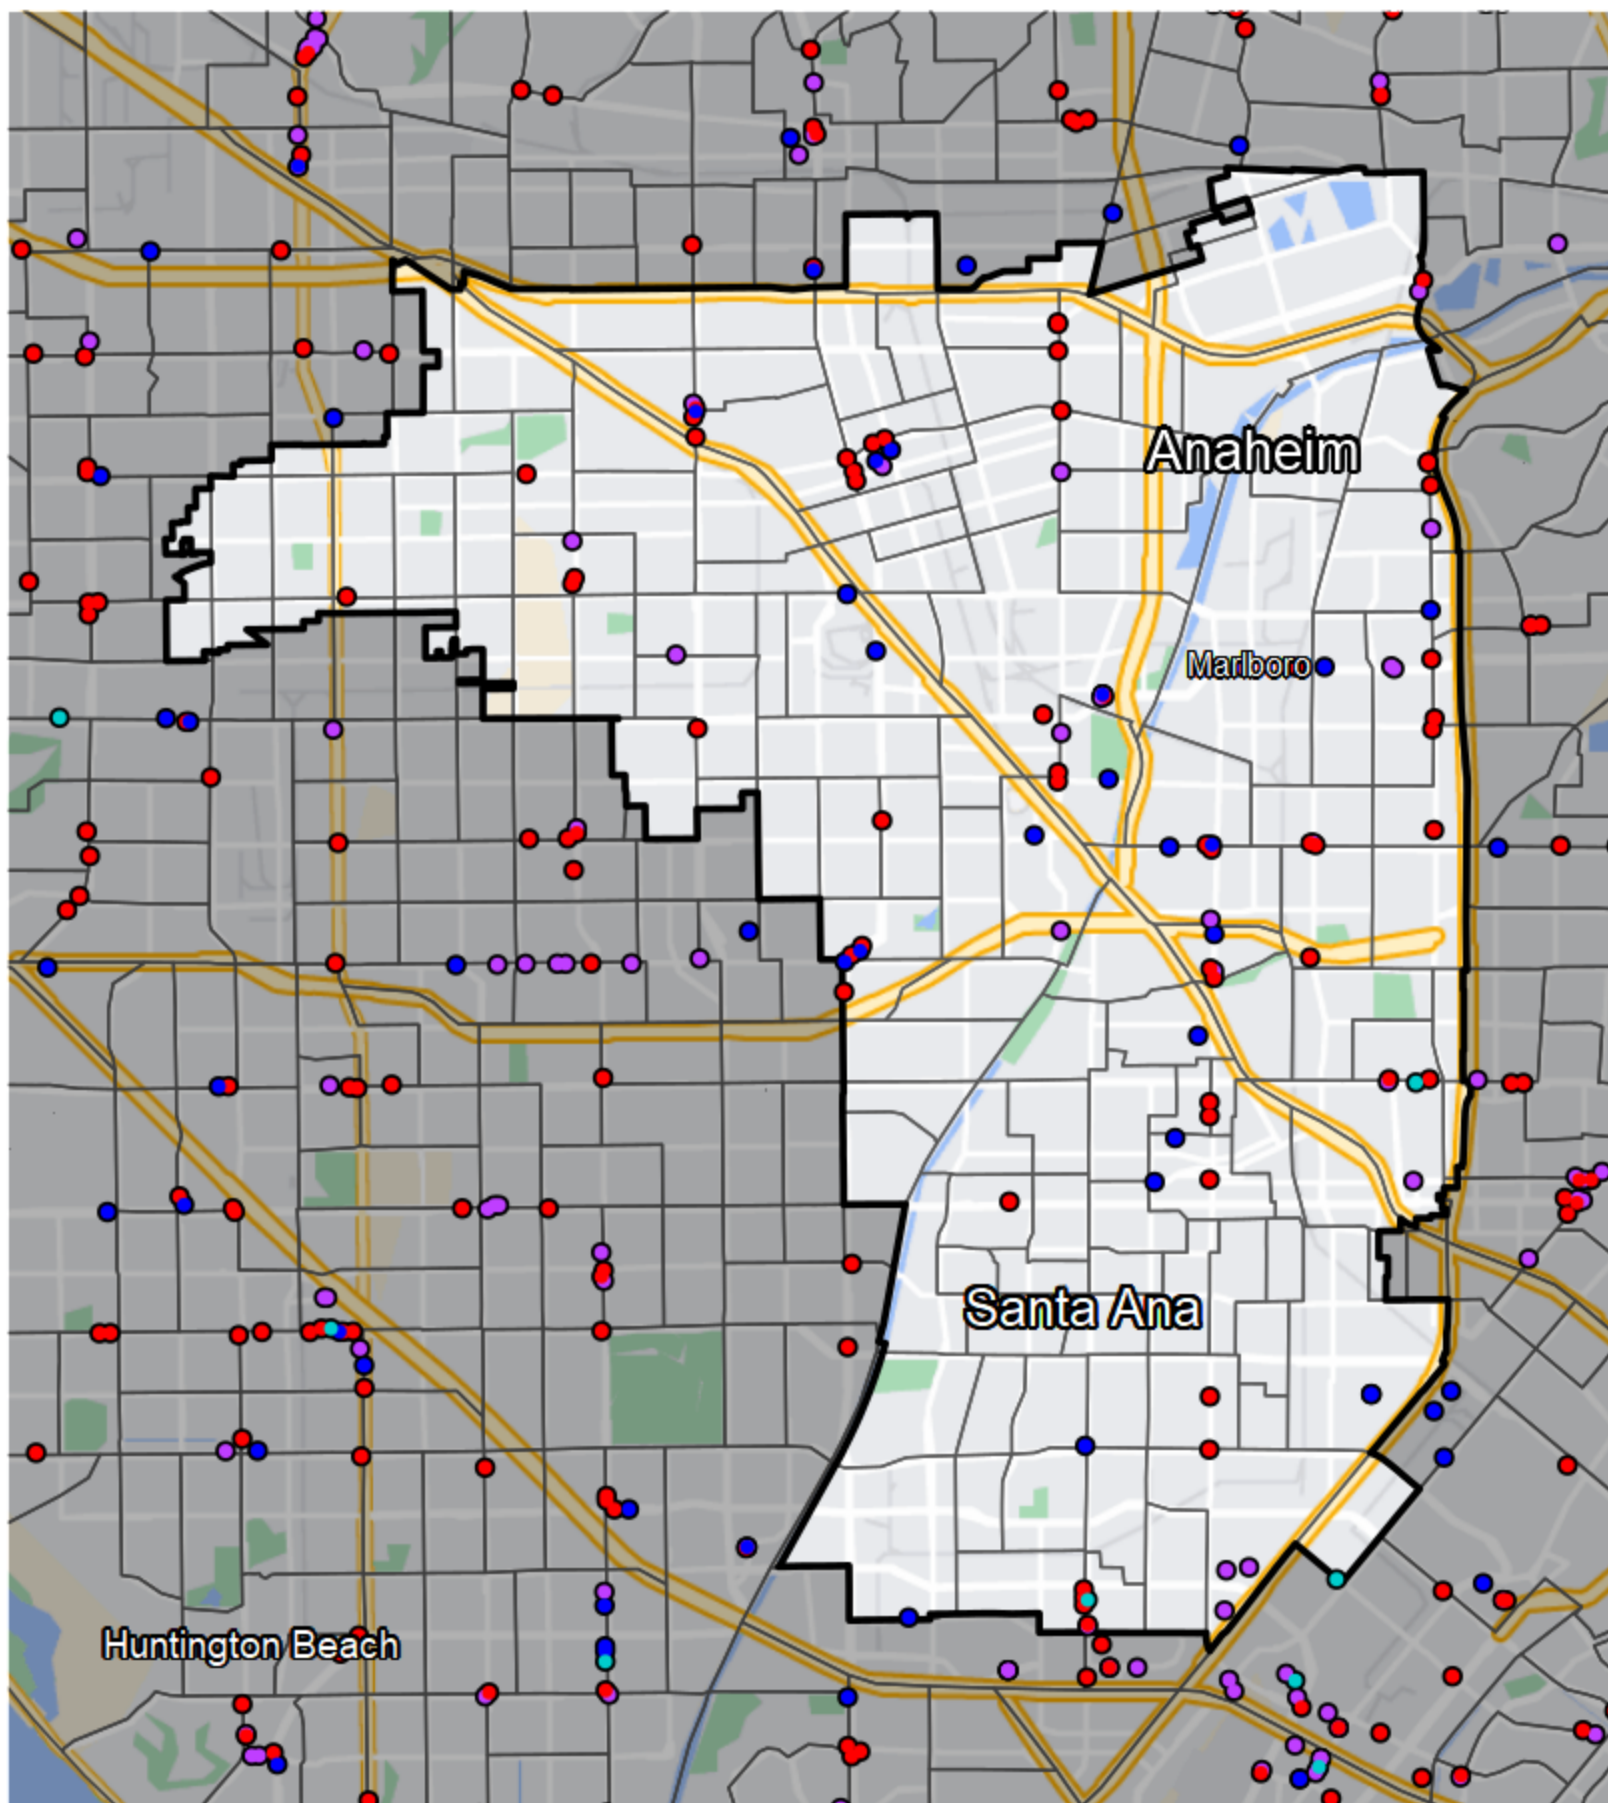

California - Congressional District 46

Banking Desert

■ No Branches within 10 Miles of Population Center

Financial Institutions

- Bank: 24
- Bank, Out-of-State: 52
- Credit Union: 22
- Credit Union, Out-of-State: 2