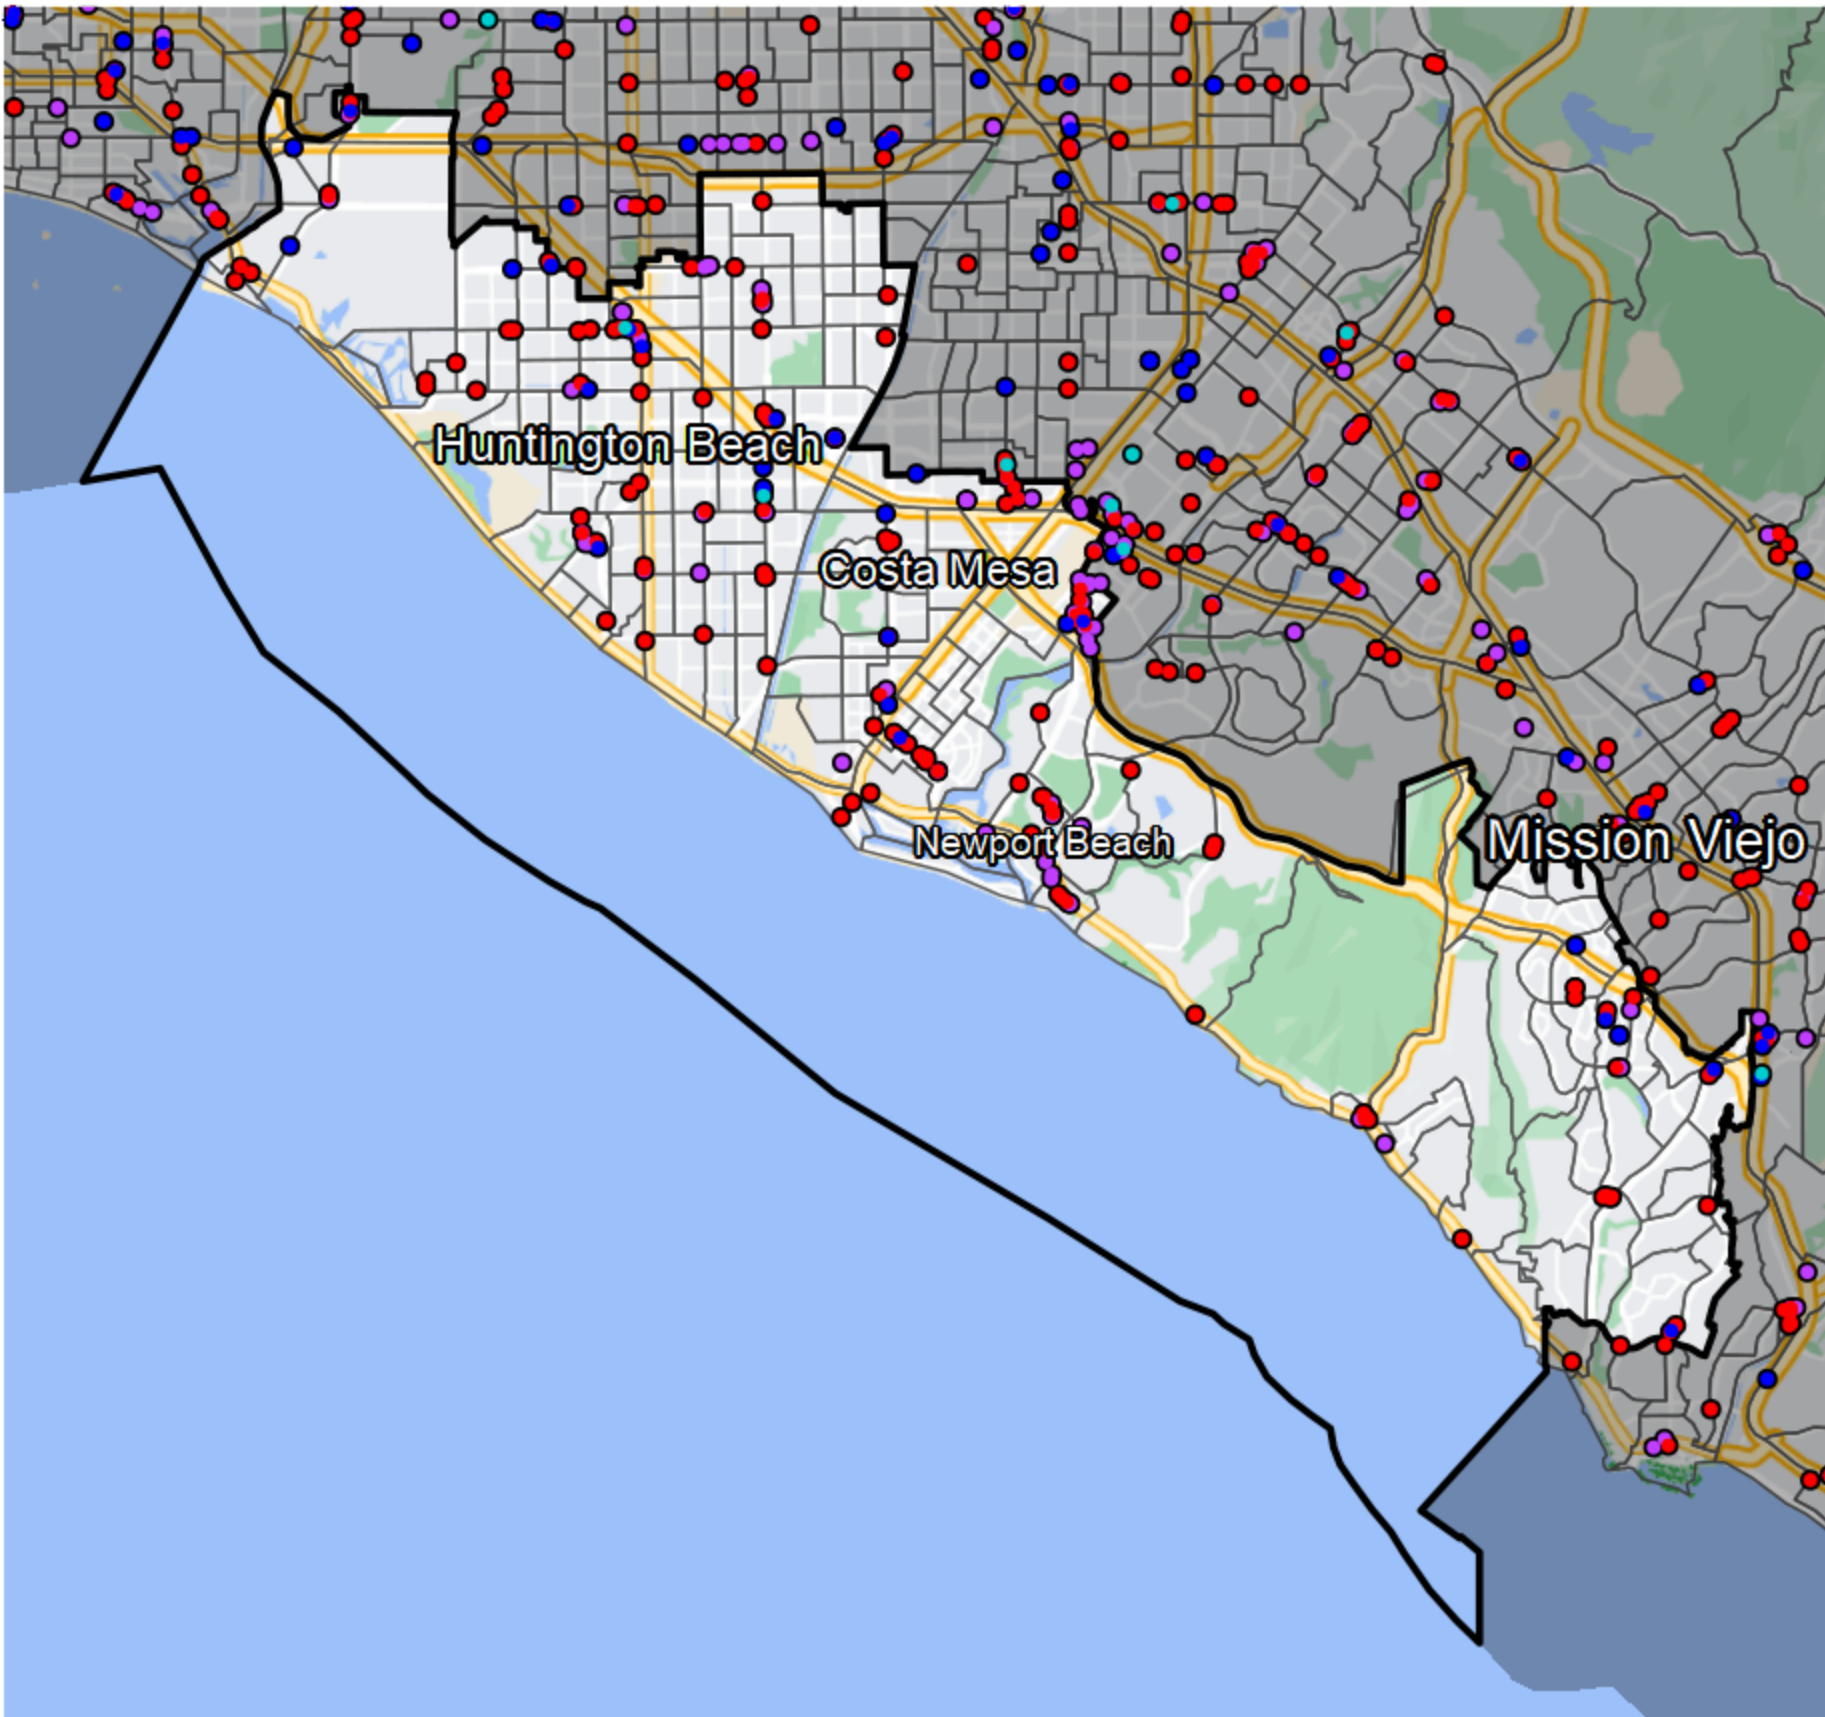

California - Congressional District 48

Banking Desert

No Branches within 10 Miles of Population Center

Financial Institutions

- Bank: 52
- Bank, Out-of-State: 122
- Credit Union: 26
- Credit Union, Out-of-State: 2