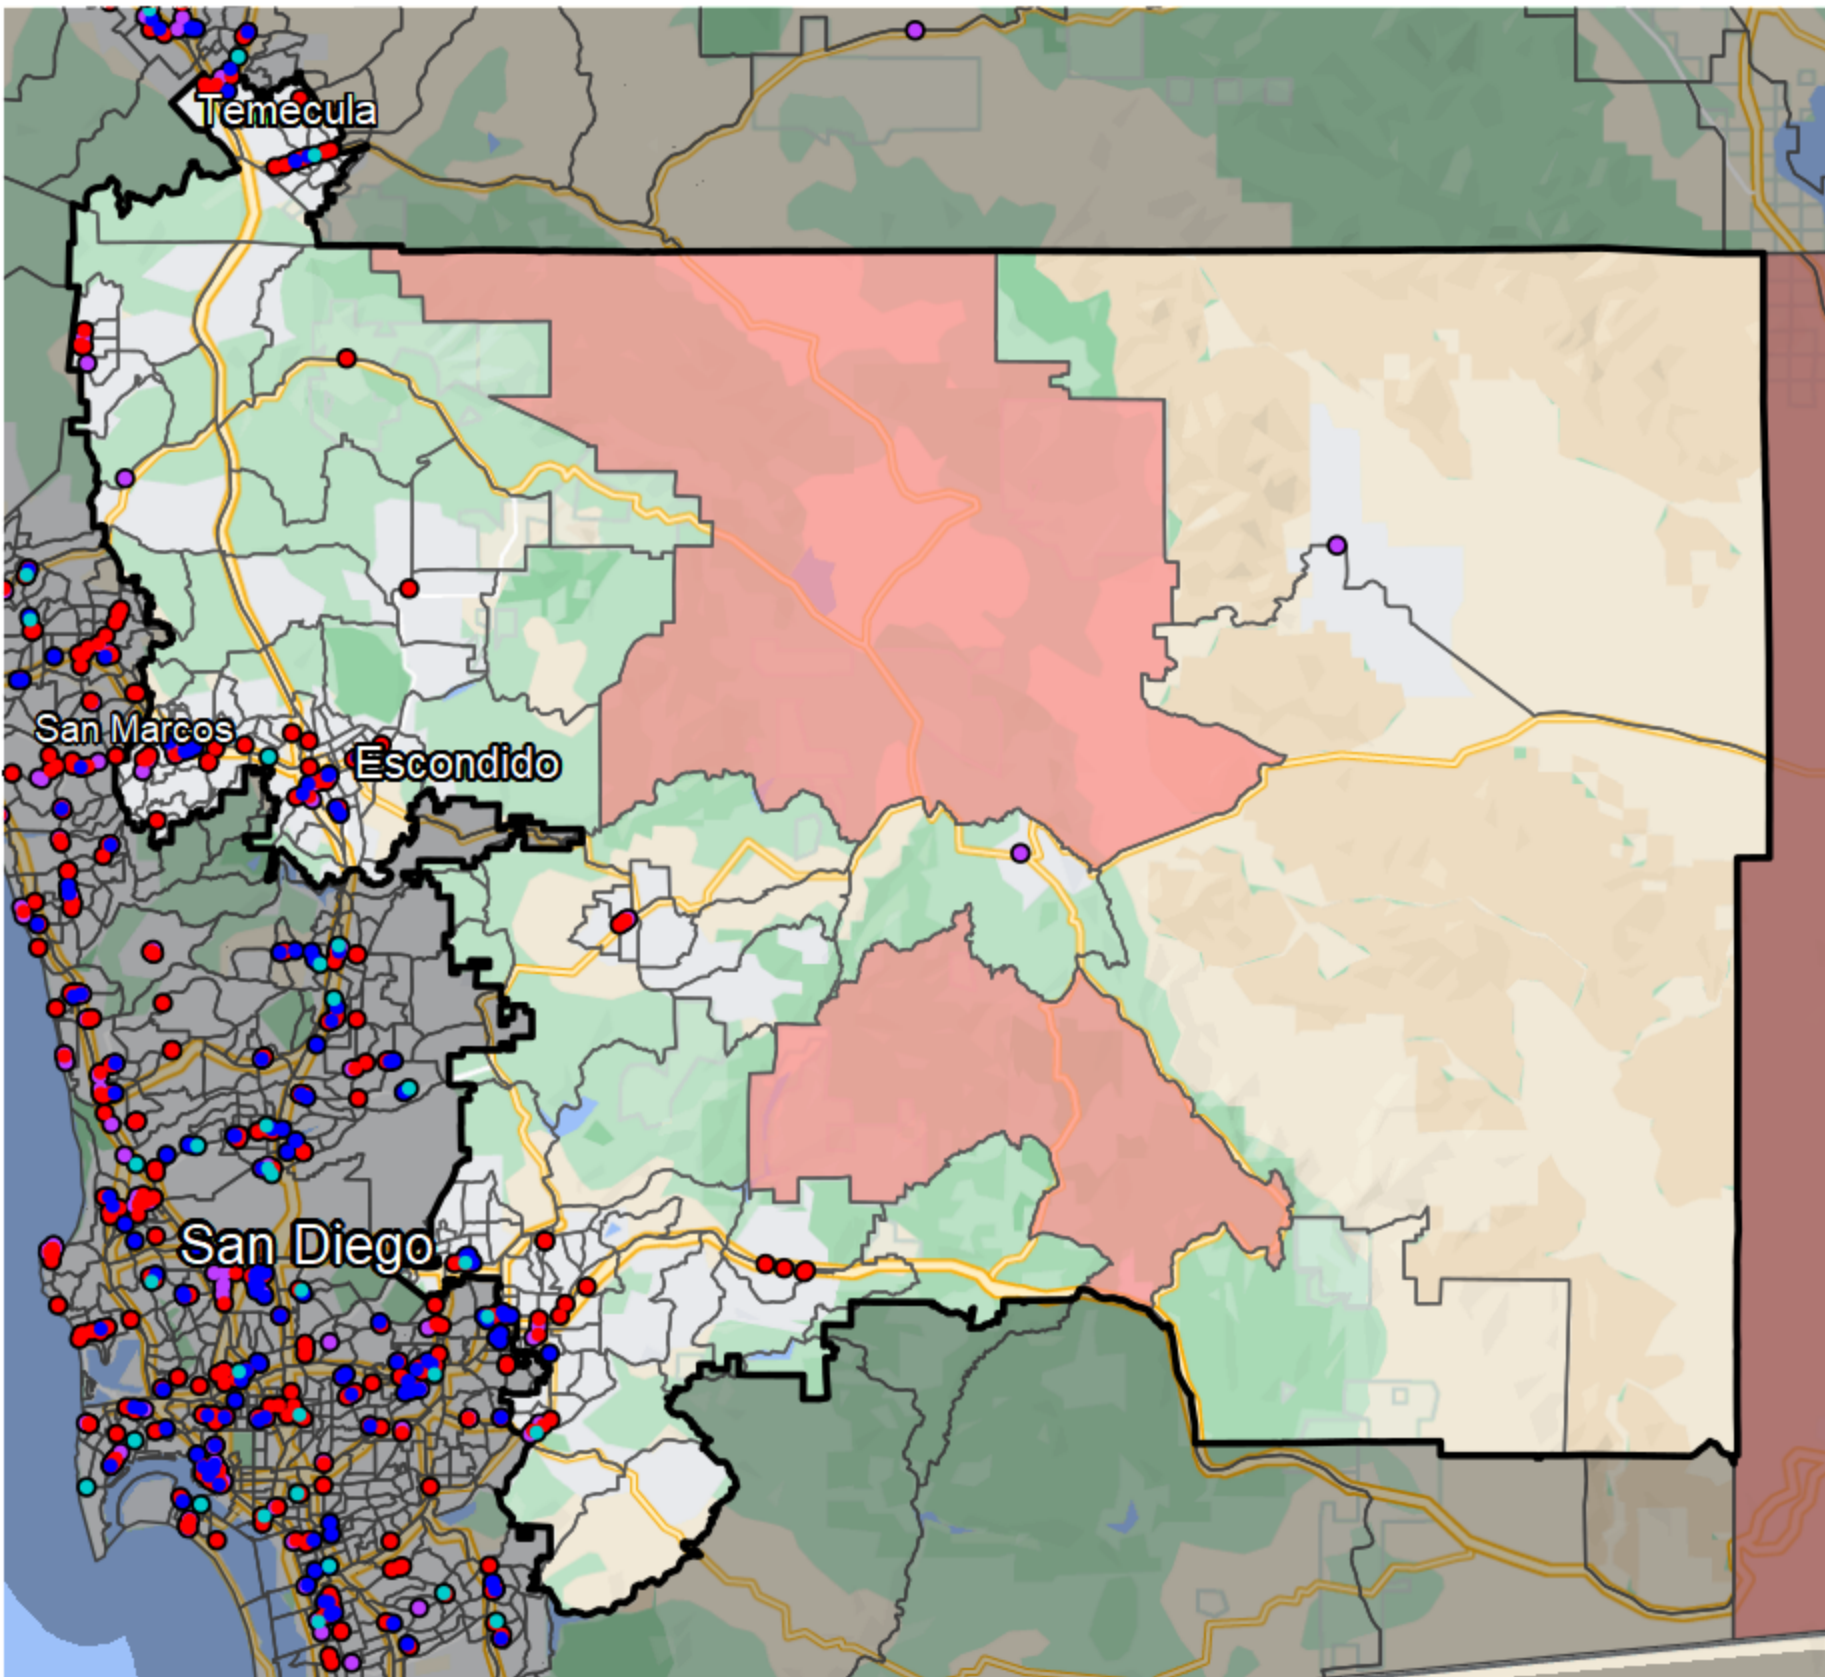

# California - Congressional District 50

### Banking Desert

No Branches within 10 Miles of Population Center