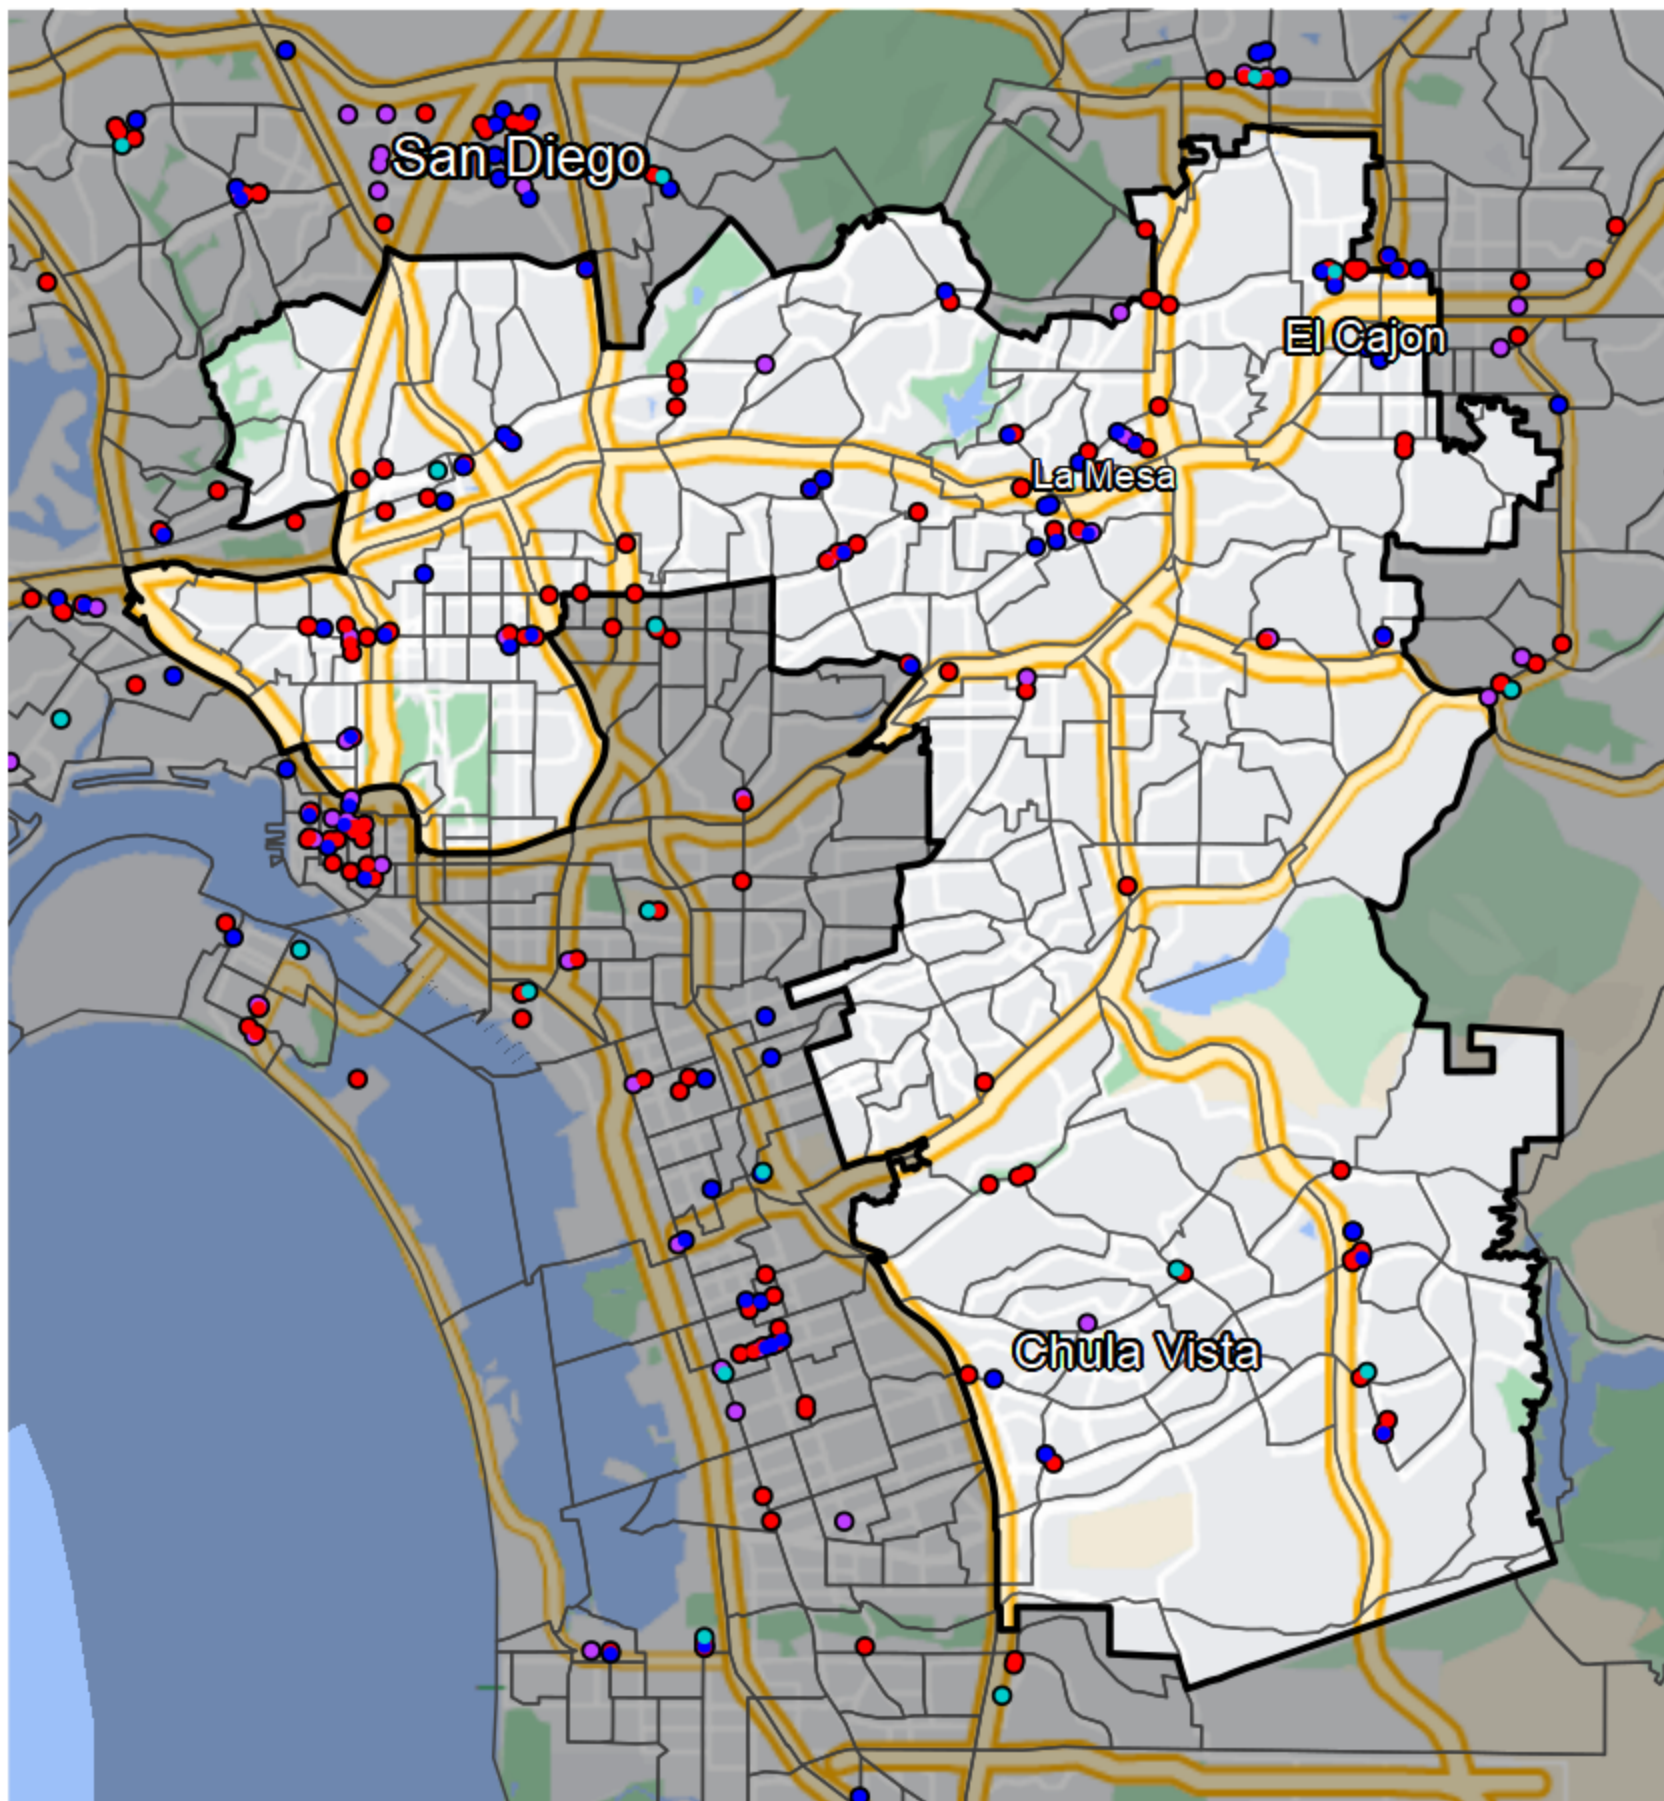

California - Congressional District 53

Banking Desert

■ No Branches within 10 Miles of Population Center

Financial Institutions

- Bank: 14
- Bank, Out-of-State: 77
- Credit Union: 37
- Credit Union, Out-of-State: 5