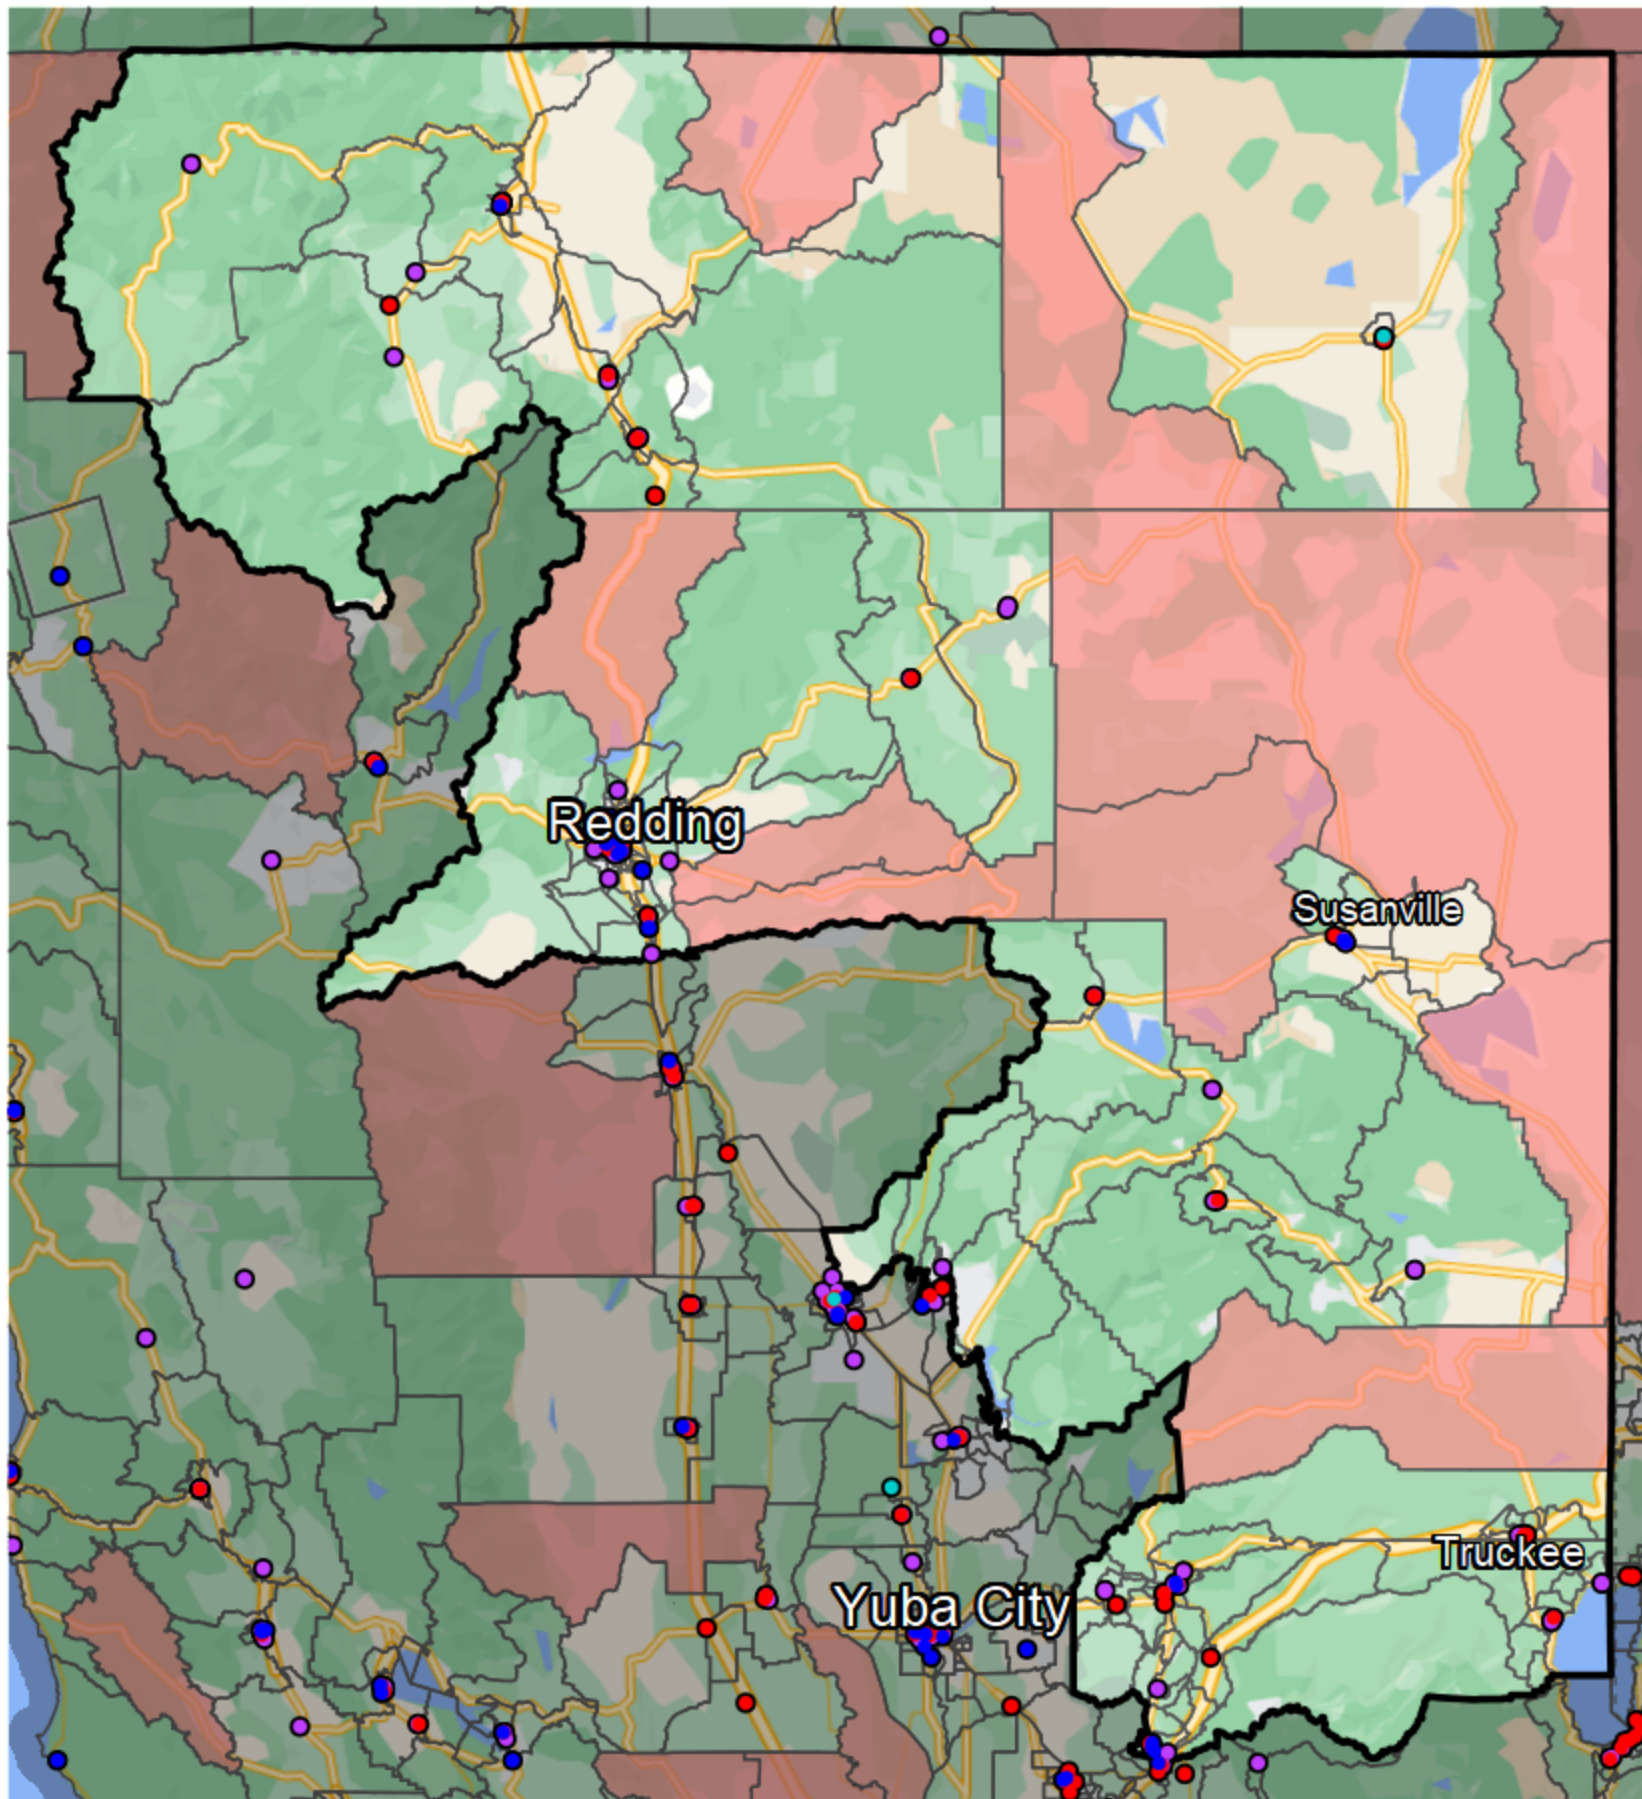

California - Assembly District 1

Banking Desert

No Branches within 10 Miles of Population Center

Financial Institutions

- Bank: 61
- Bank, Out-of-State: 43
- Credit Union: 18
- Credit Union, Out-of-State: 1