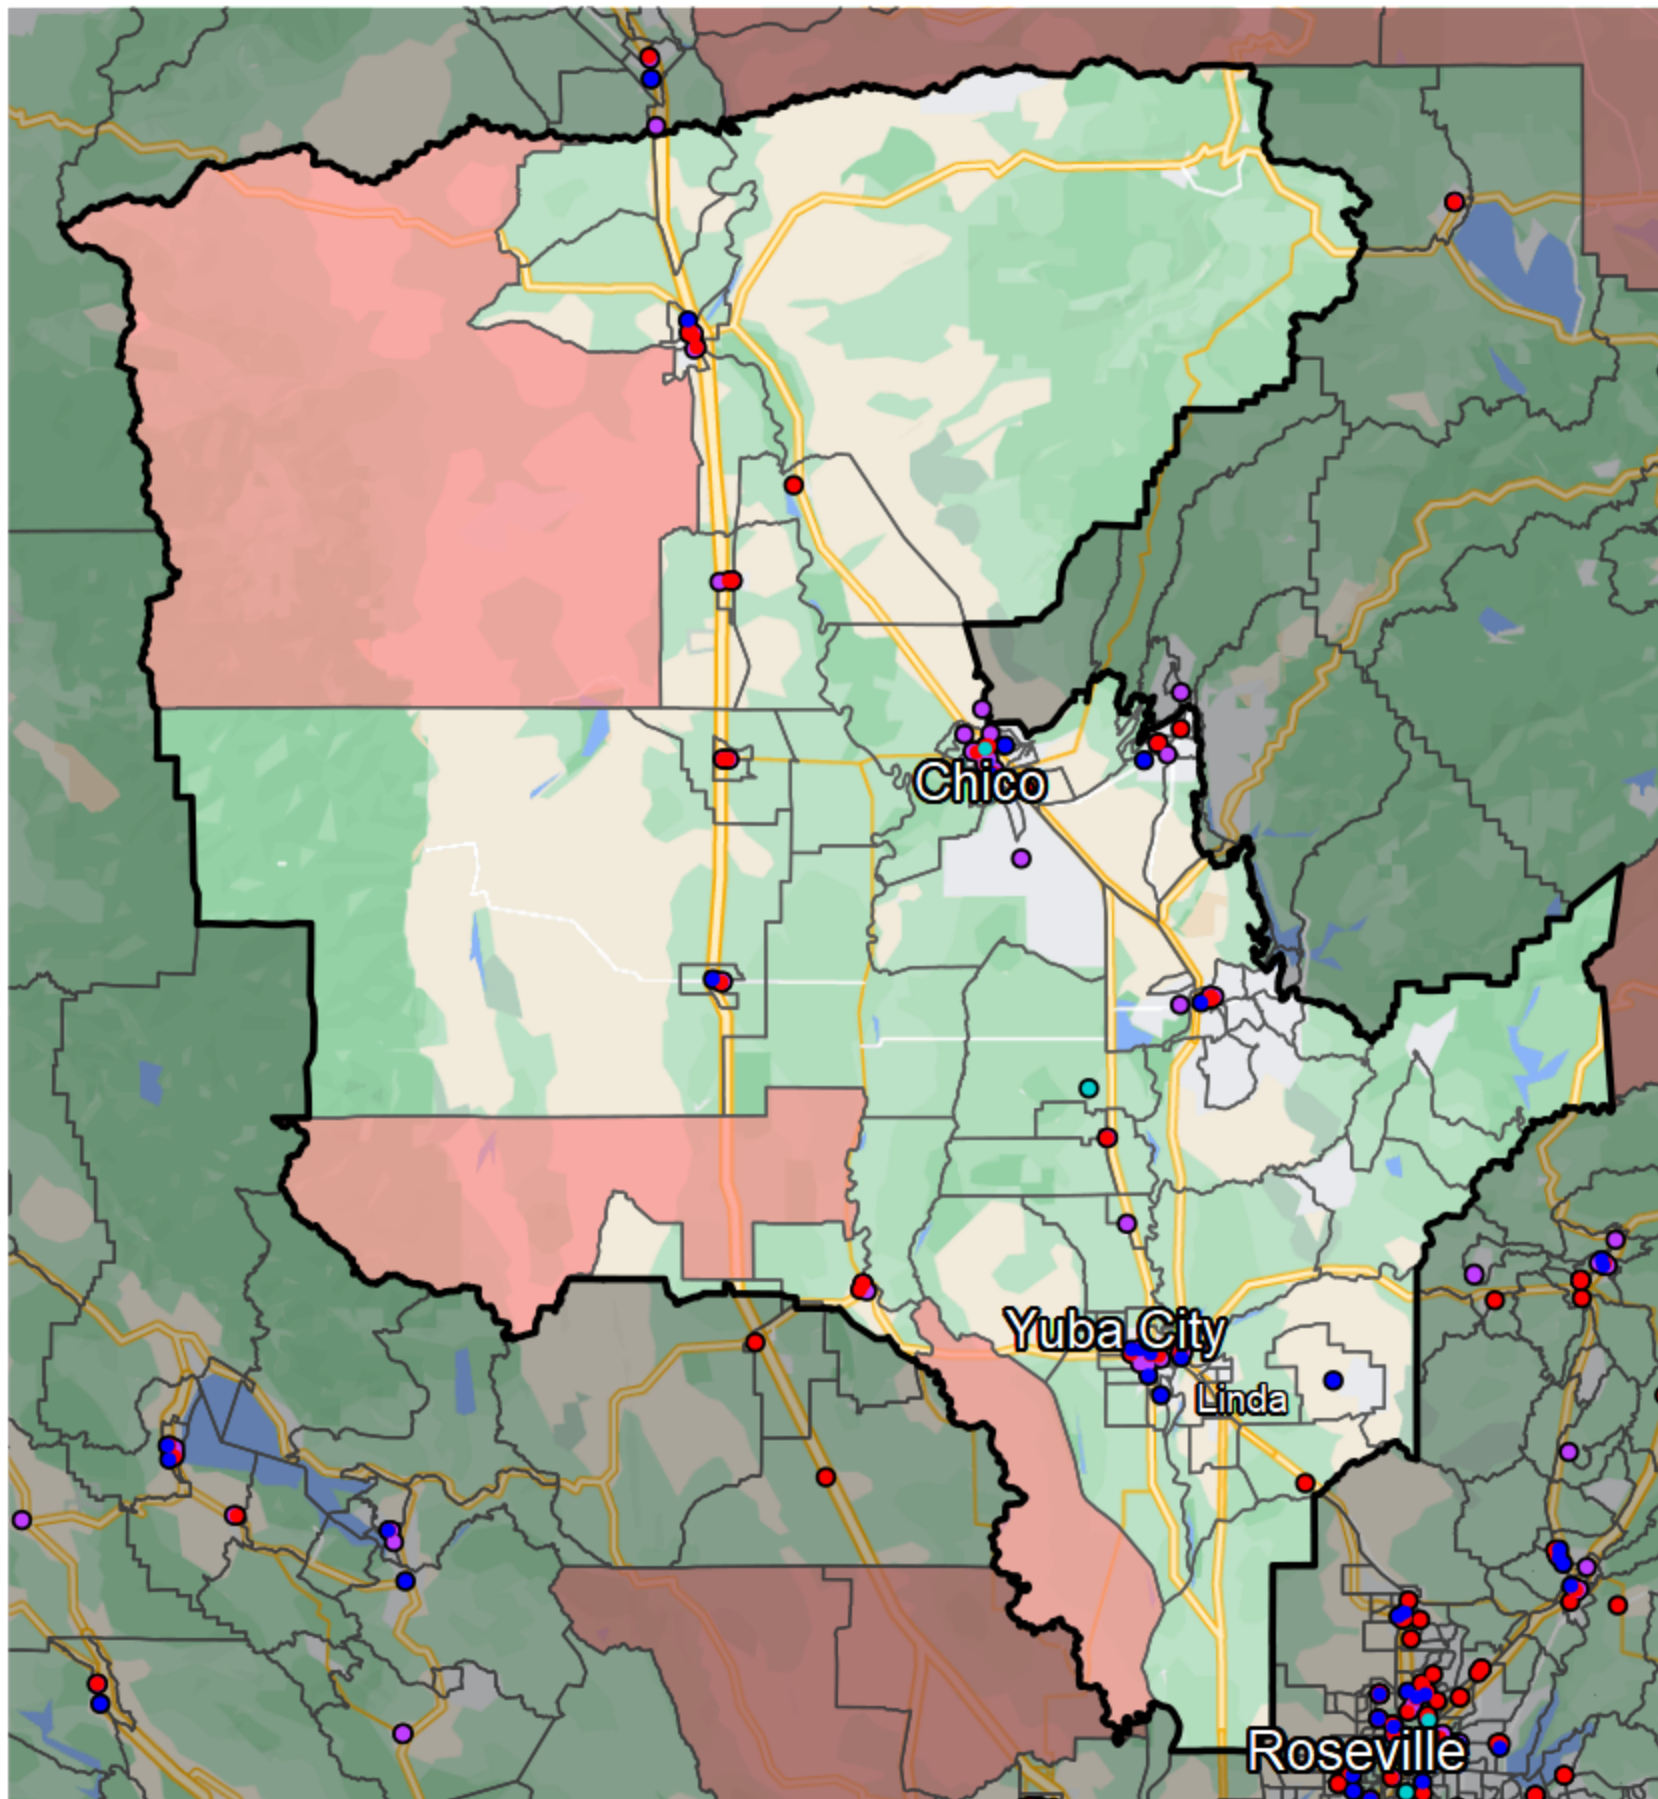

California - Assembly District 3

Banking Desert

■ No Branches within 10 Miles of Population Center

Financial Institutions

- Bank: 41
- Bank, Out-of-State: 46
- Credit Union: 15
- Credit Union, Out-of-State: 2