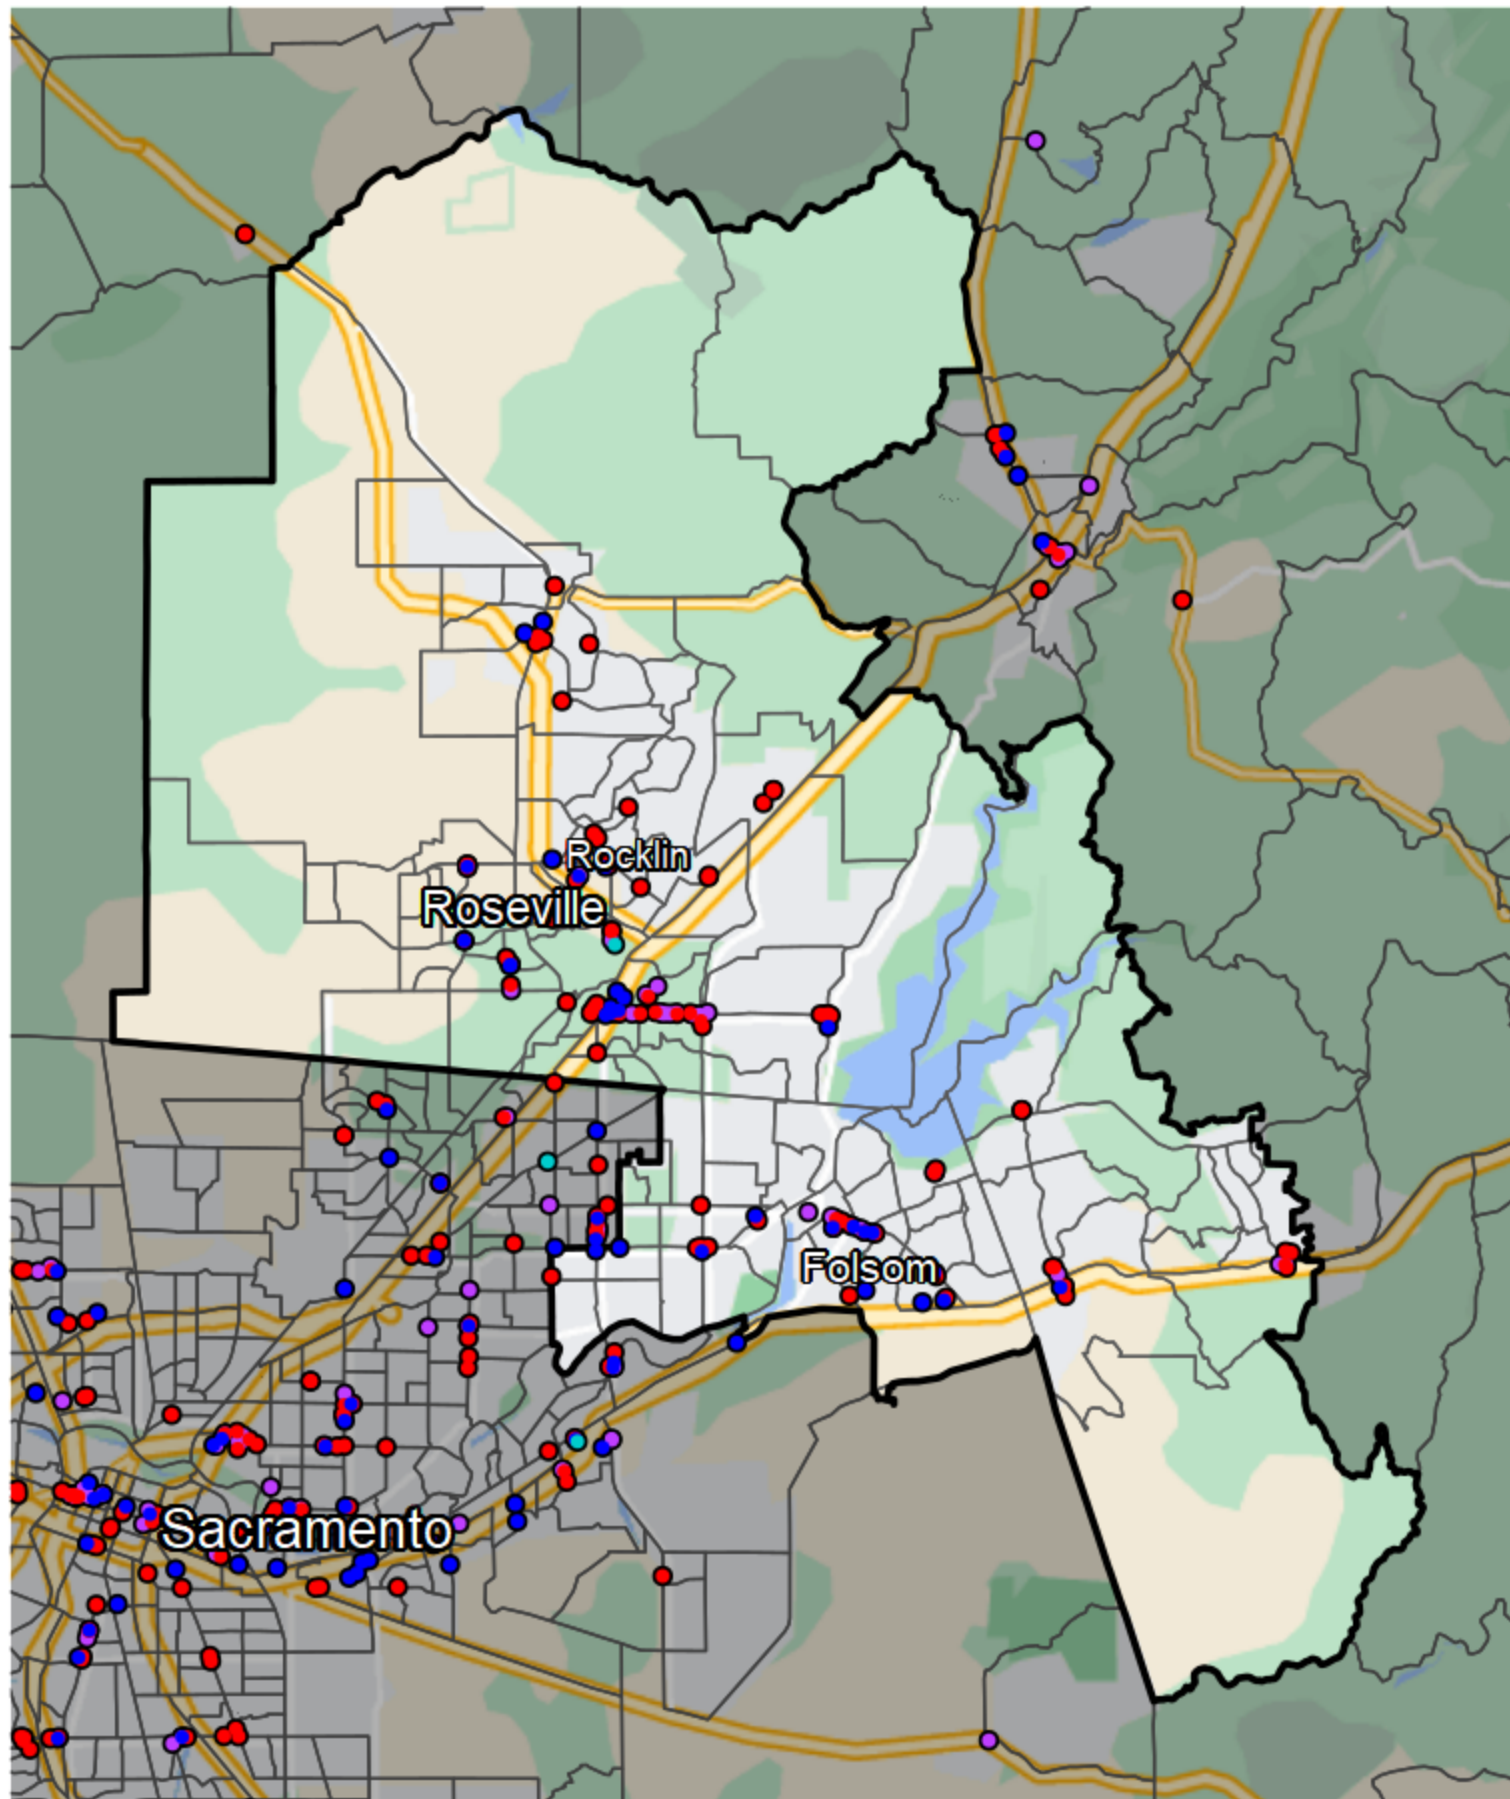

California - Assembly District 6

Banking Desert

No Branches within 10 Miles of Population Center

Financial Institutions

- Bank: 25
- Bank, Out-of-State: 79
- Credit Union: 29
- Credit Union, Out-of-State: 1