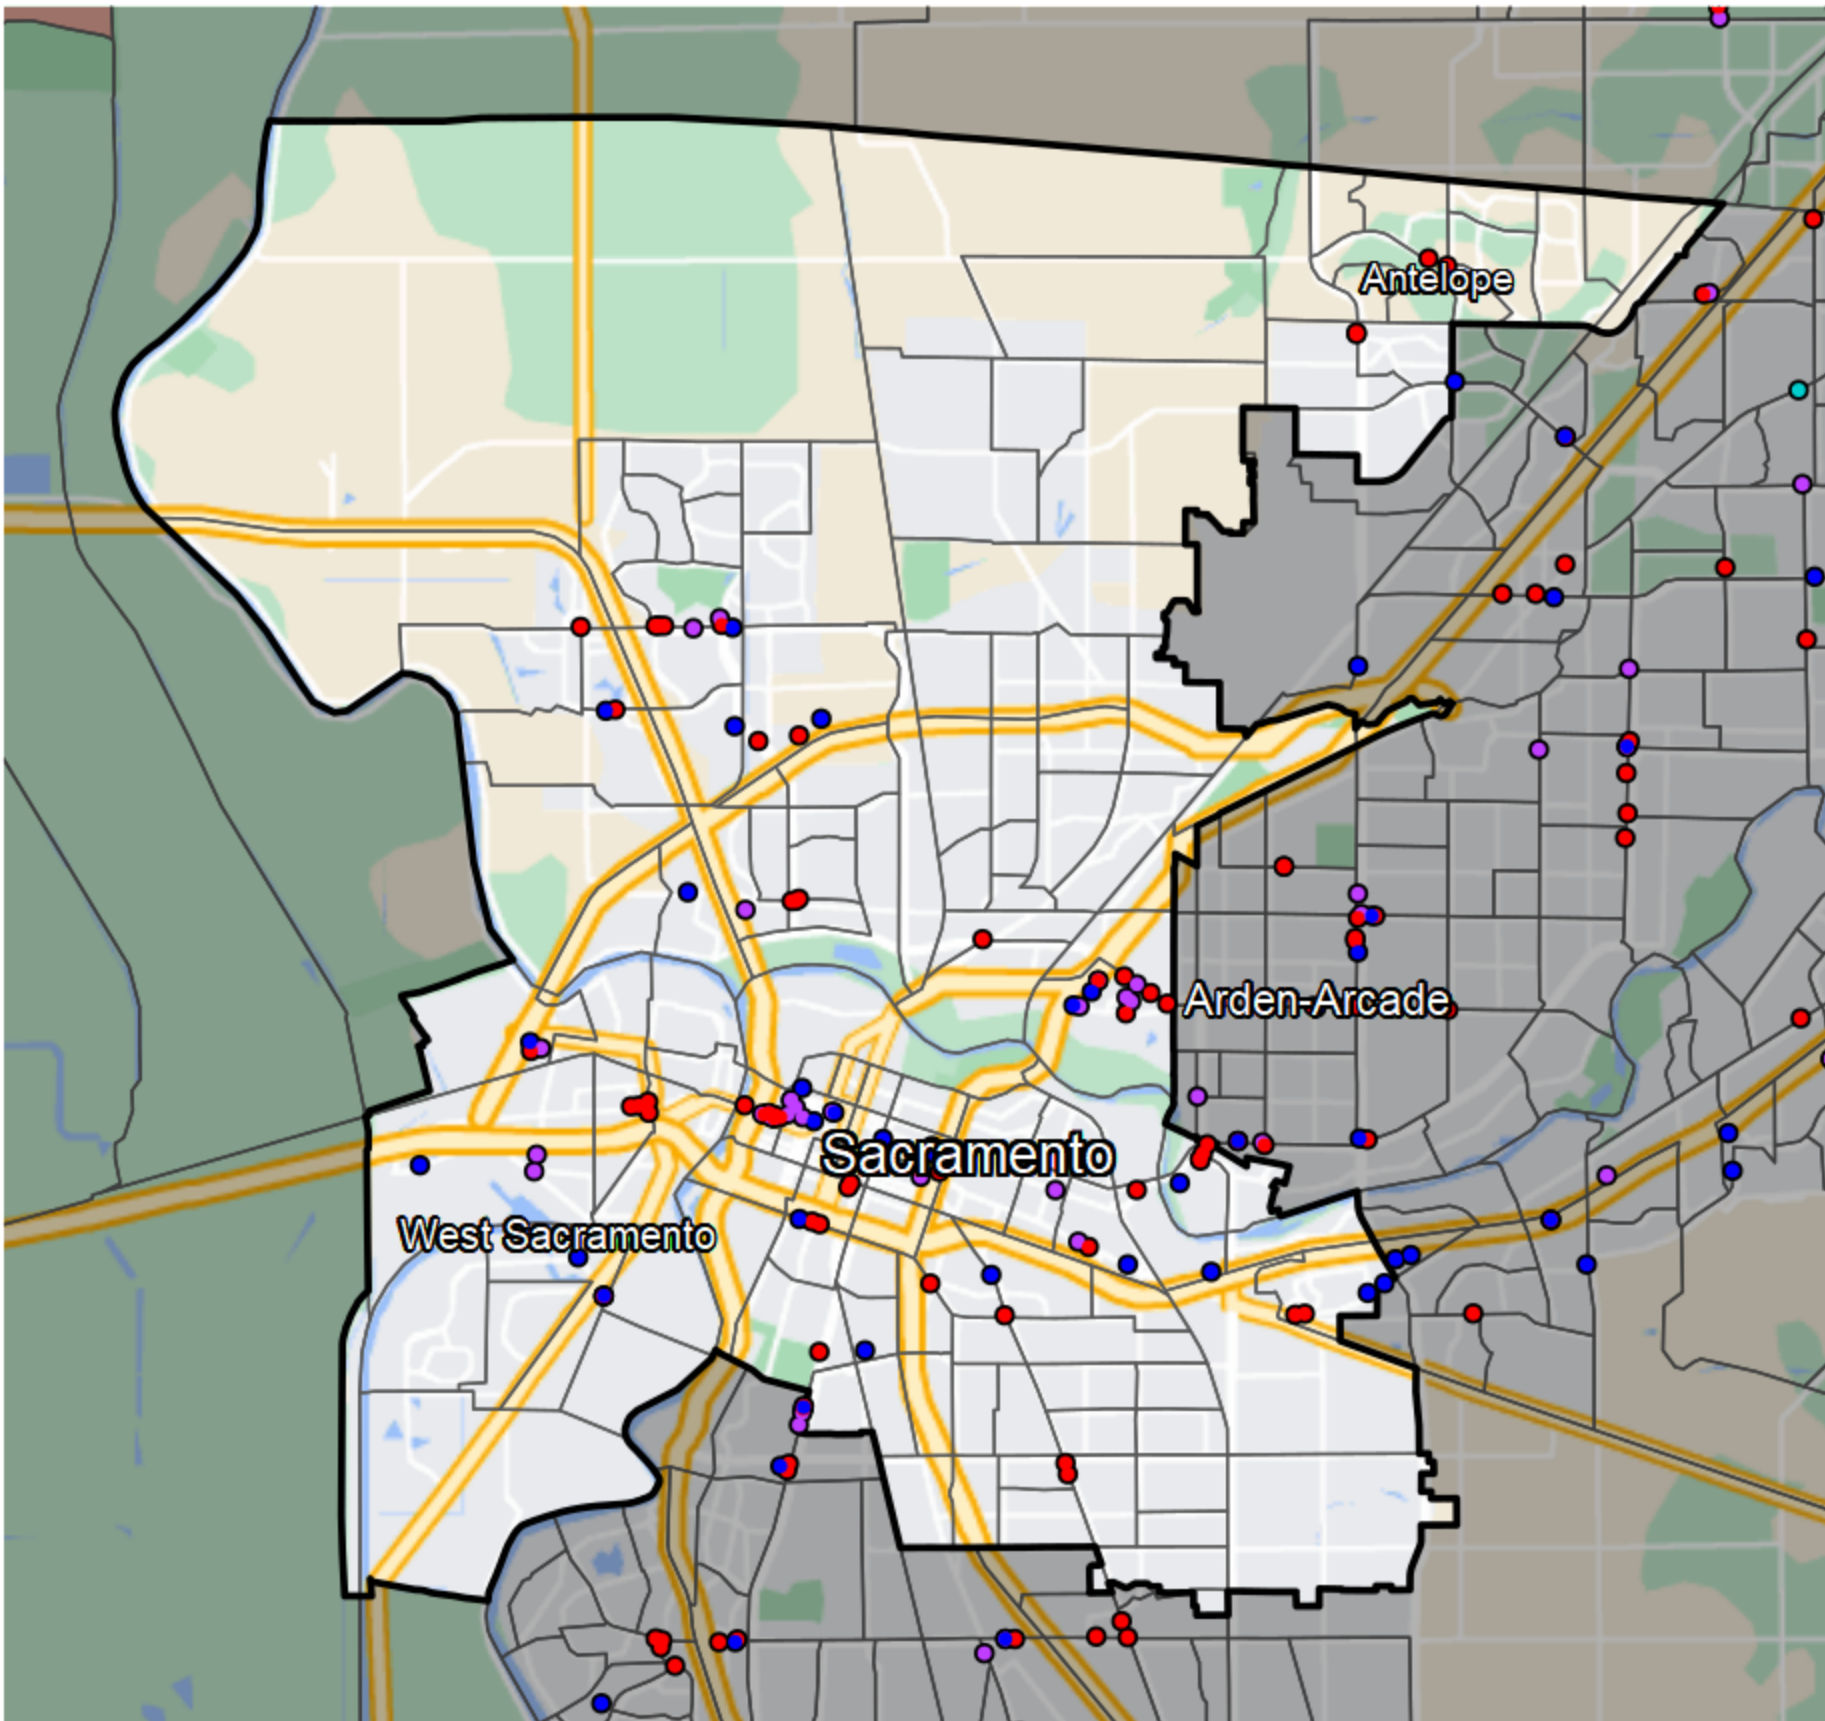

California - Assembly District 7

Banking Desert
No Branches within 10 Miles of Population Center

Financial Institutions

- Bank: 25
- Bank, Out-of-State: 56
- Credit Union: 25
- Credit Union, Out-of-State: 0

Sources: NCUA, FDIC, UW-Madison Population Lab, CDFI, US Census, Google Maps, CUNA