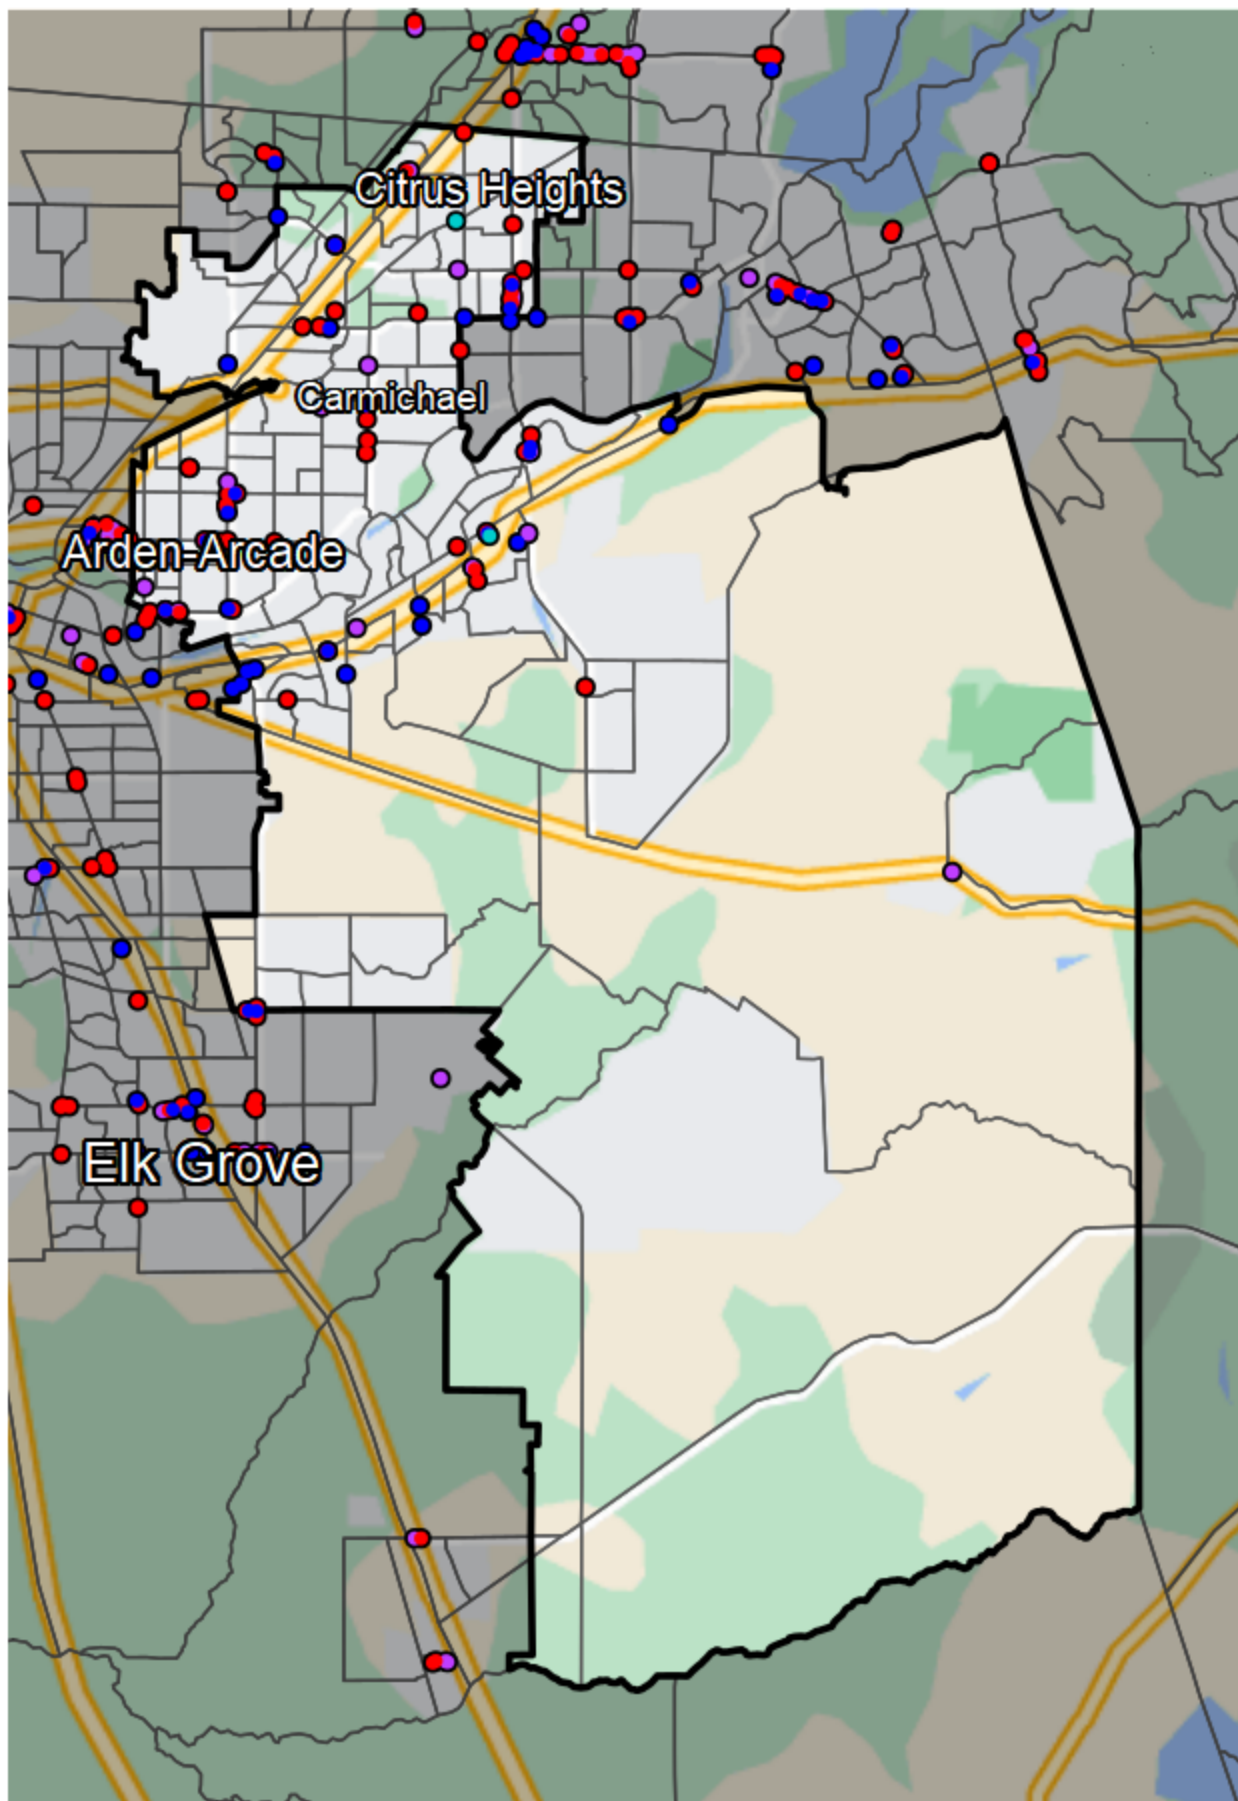

California - Assembly District 8

Banking Desert

■ No Branches within 10 Miles of Population Center

Financial Institutions

- Bank: 19
- Bank, Out-of-State: 42
- Credit Union: 25
- Credit Union, Out-of-State: 2