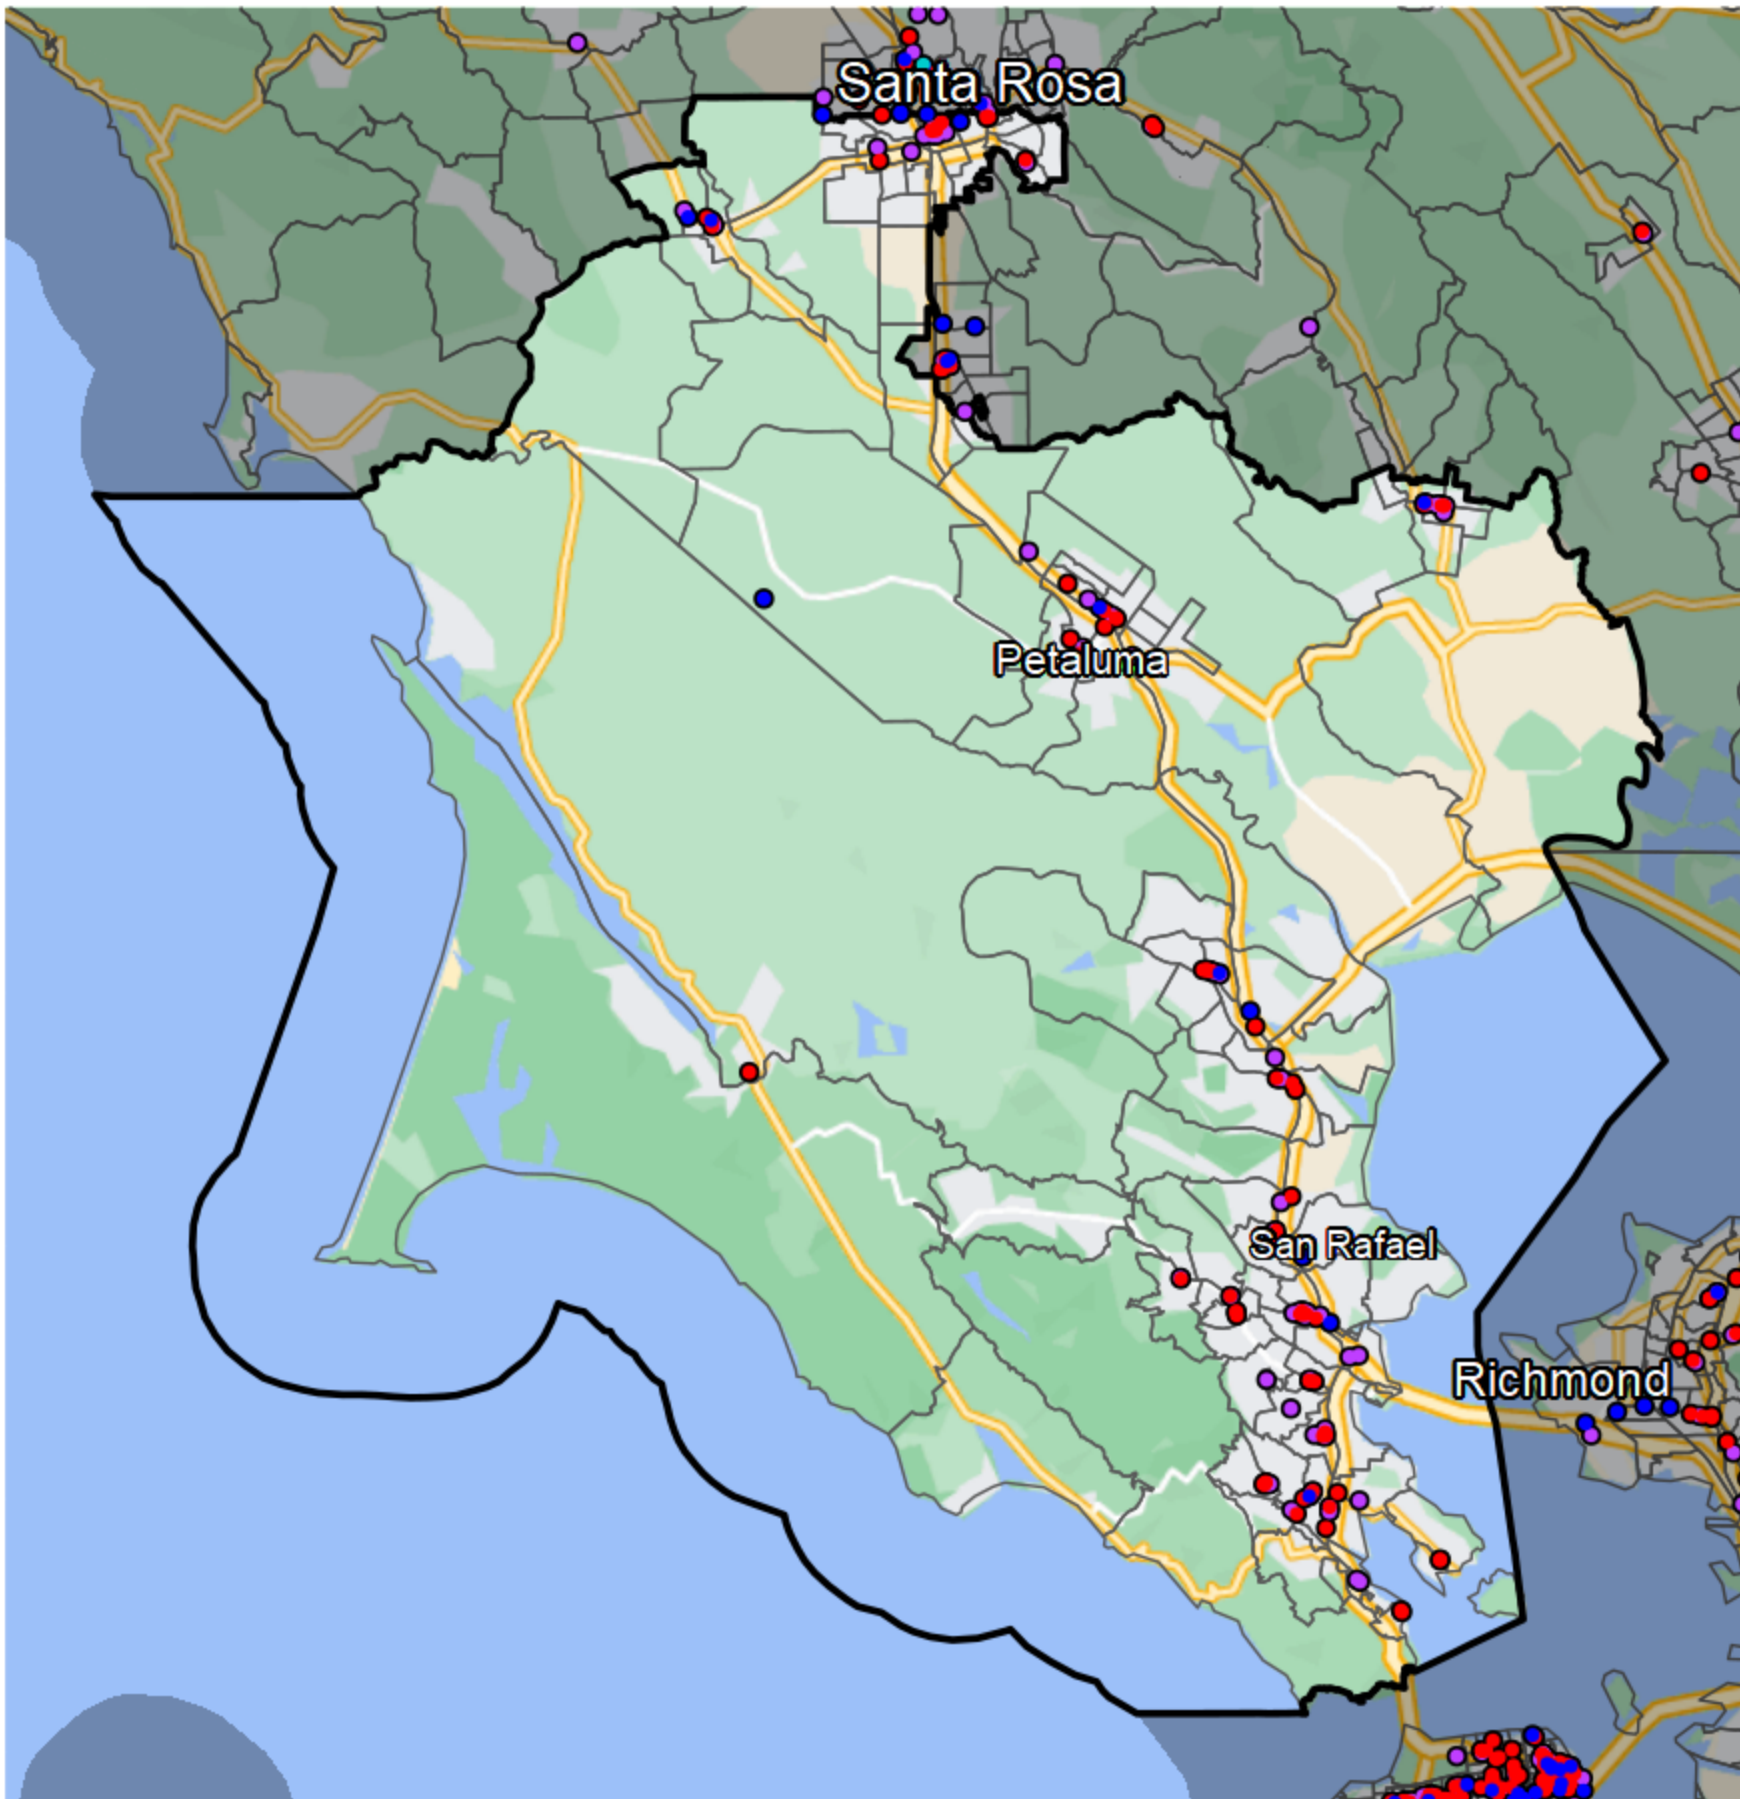

California - Assembly District 10

Banking Desert
No Branches within 10 Miles of Population Center

Financial Institutions

- Bank: 74
- Bank, Out-of-State: 74
- Credit Union: 11
- Credit Union, Out-of-State: 0