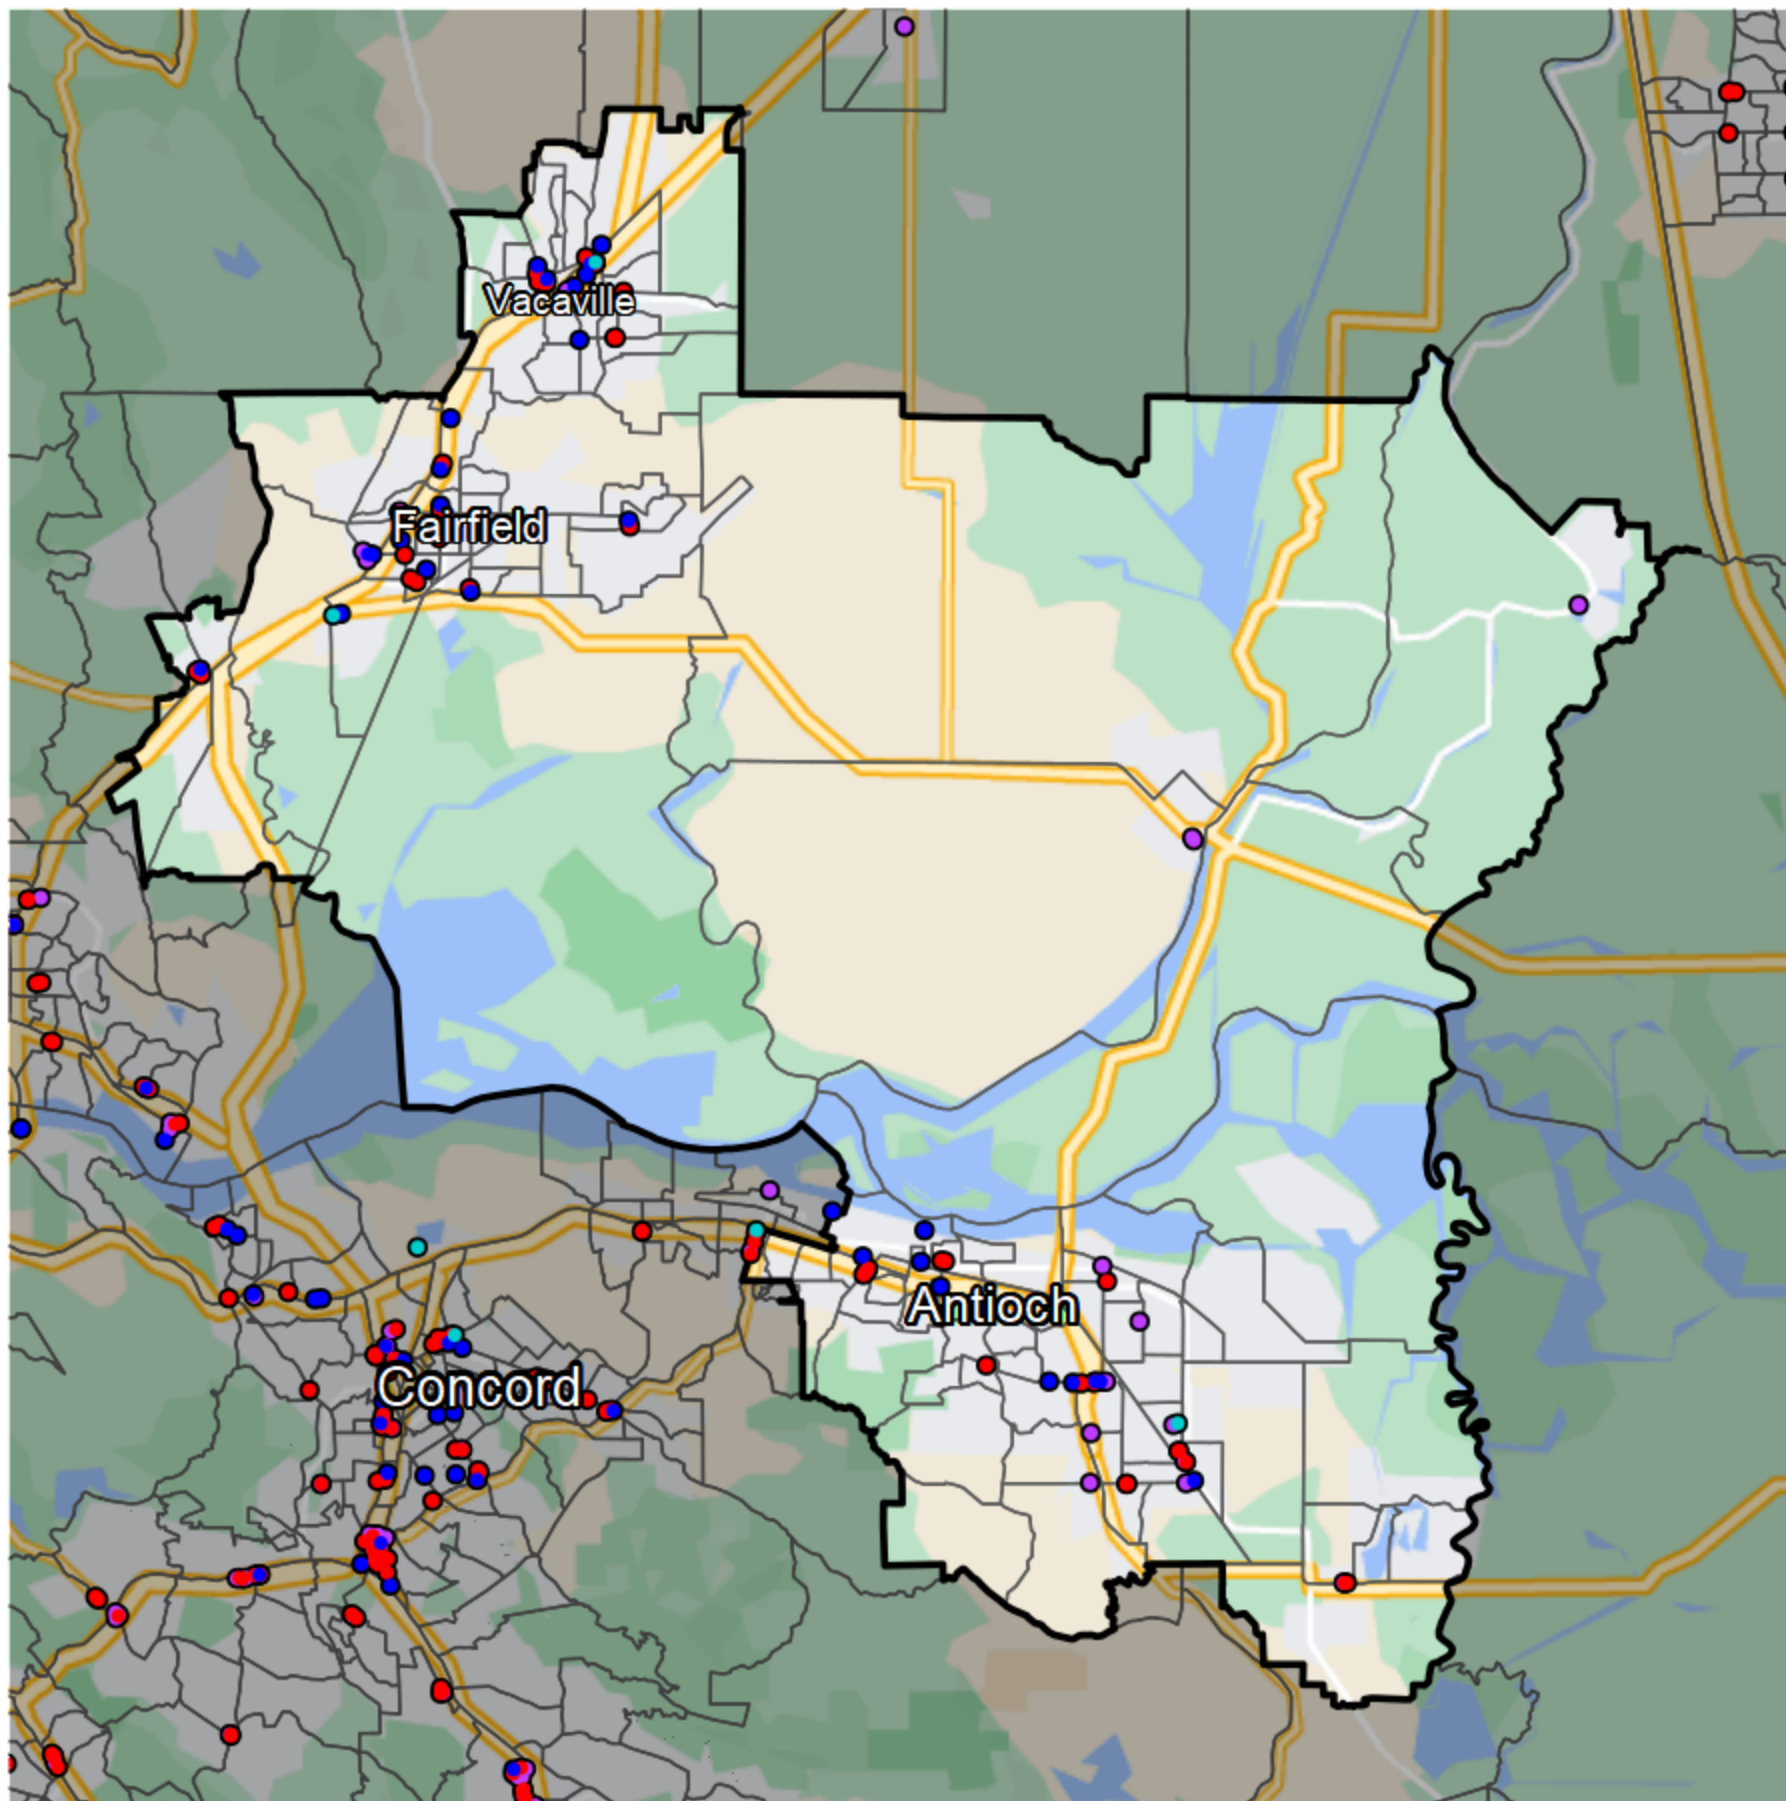

California - Assembly District 11

Banking Desert

No Branches within 10 Miles of Population Center

Financial Institutions

- Bank: 21
- Bank, Out-of-State: 43
- Credit Union: 30
- Credit Union, Out-of-State: 3