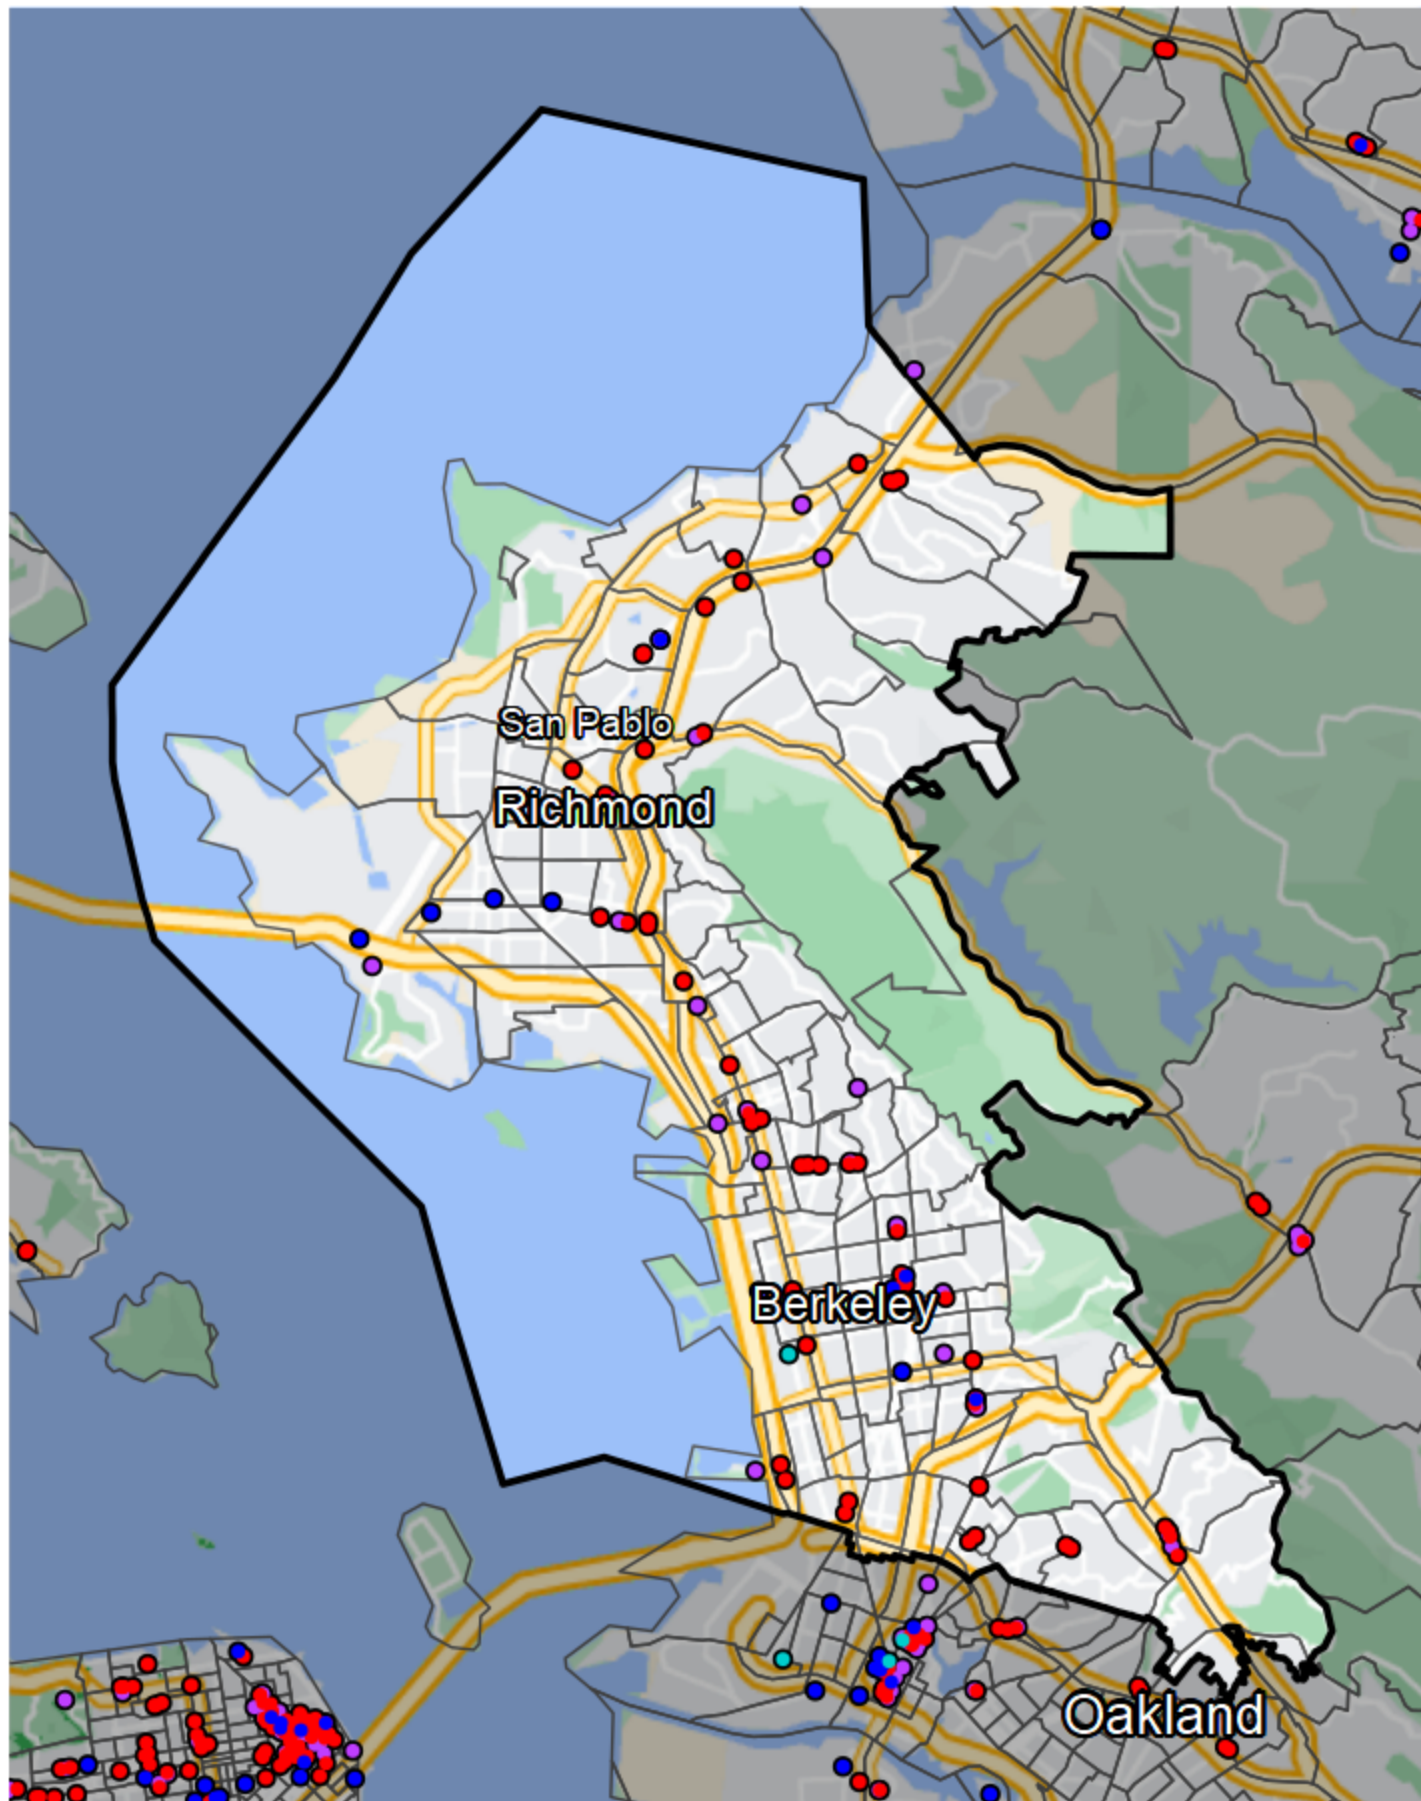

# California - Assembly District 15

## Banking Desert

- No Branches within 10 Miles of Population Center