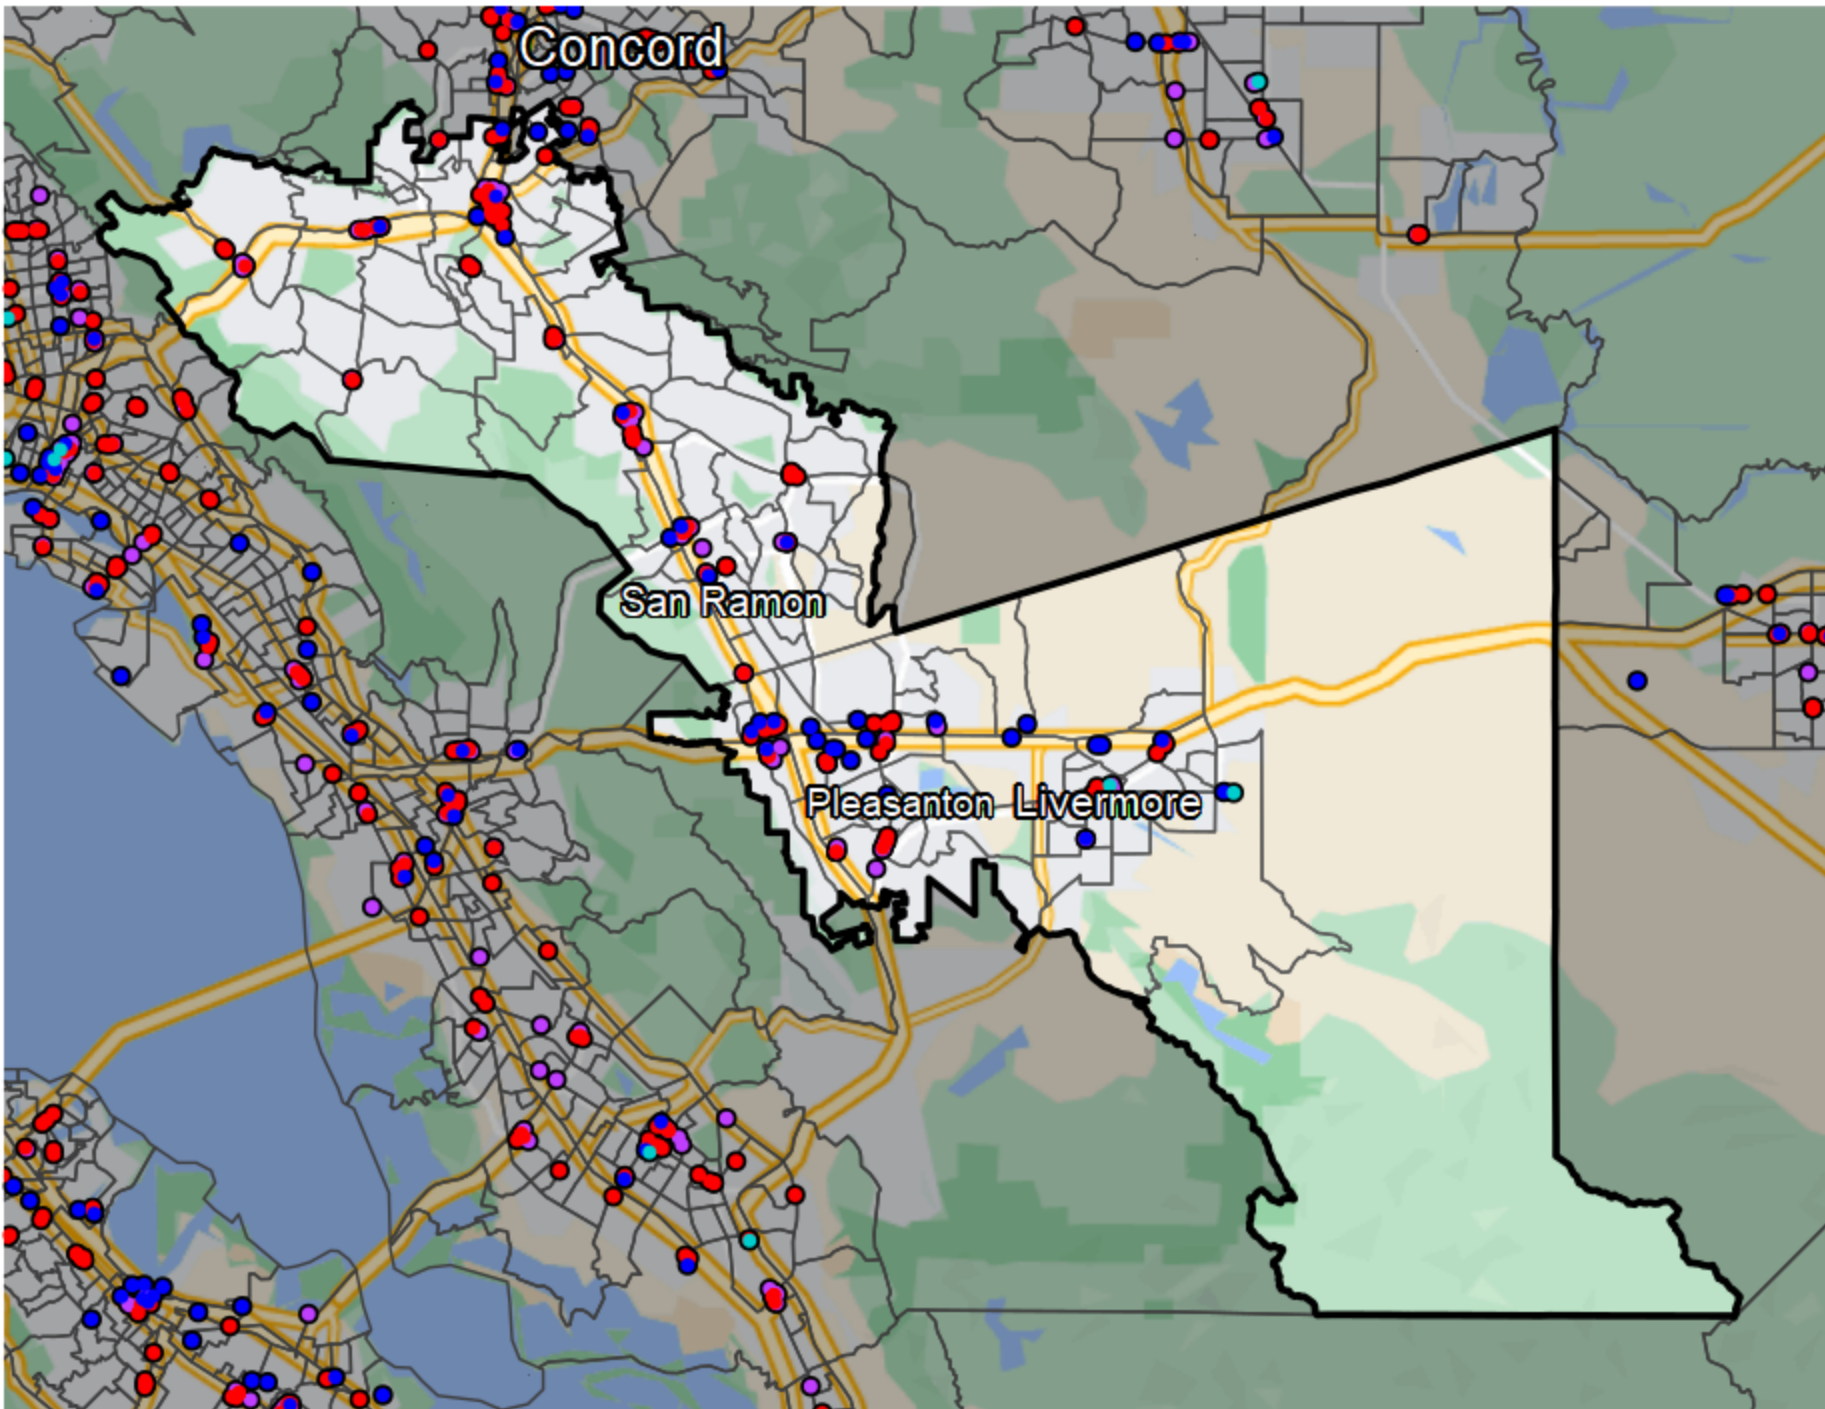

California - Assembly District 16

Banking Desert

No Branches within 10 Miles of Population Center

Financial Institutions

- Bank: 59
- Bank, Out-of-State: 91
- Credit Union: 30
- Credit Union, Out-of-State: 2