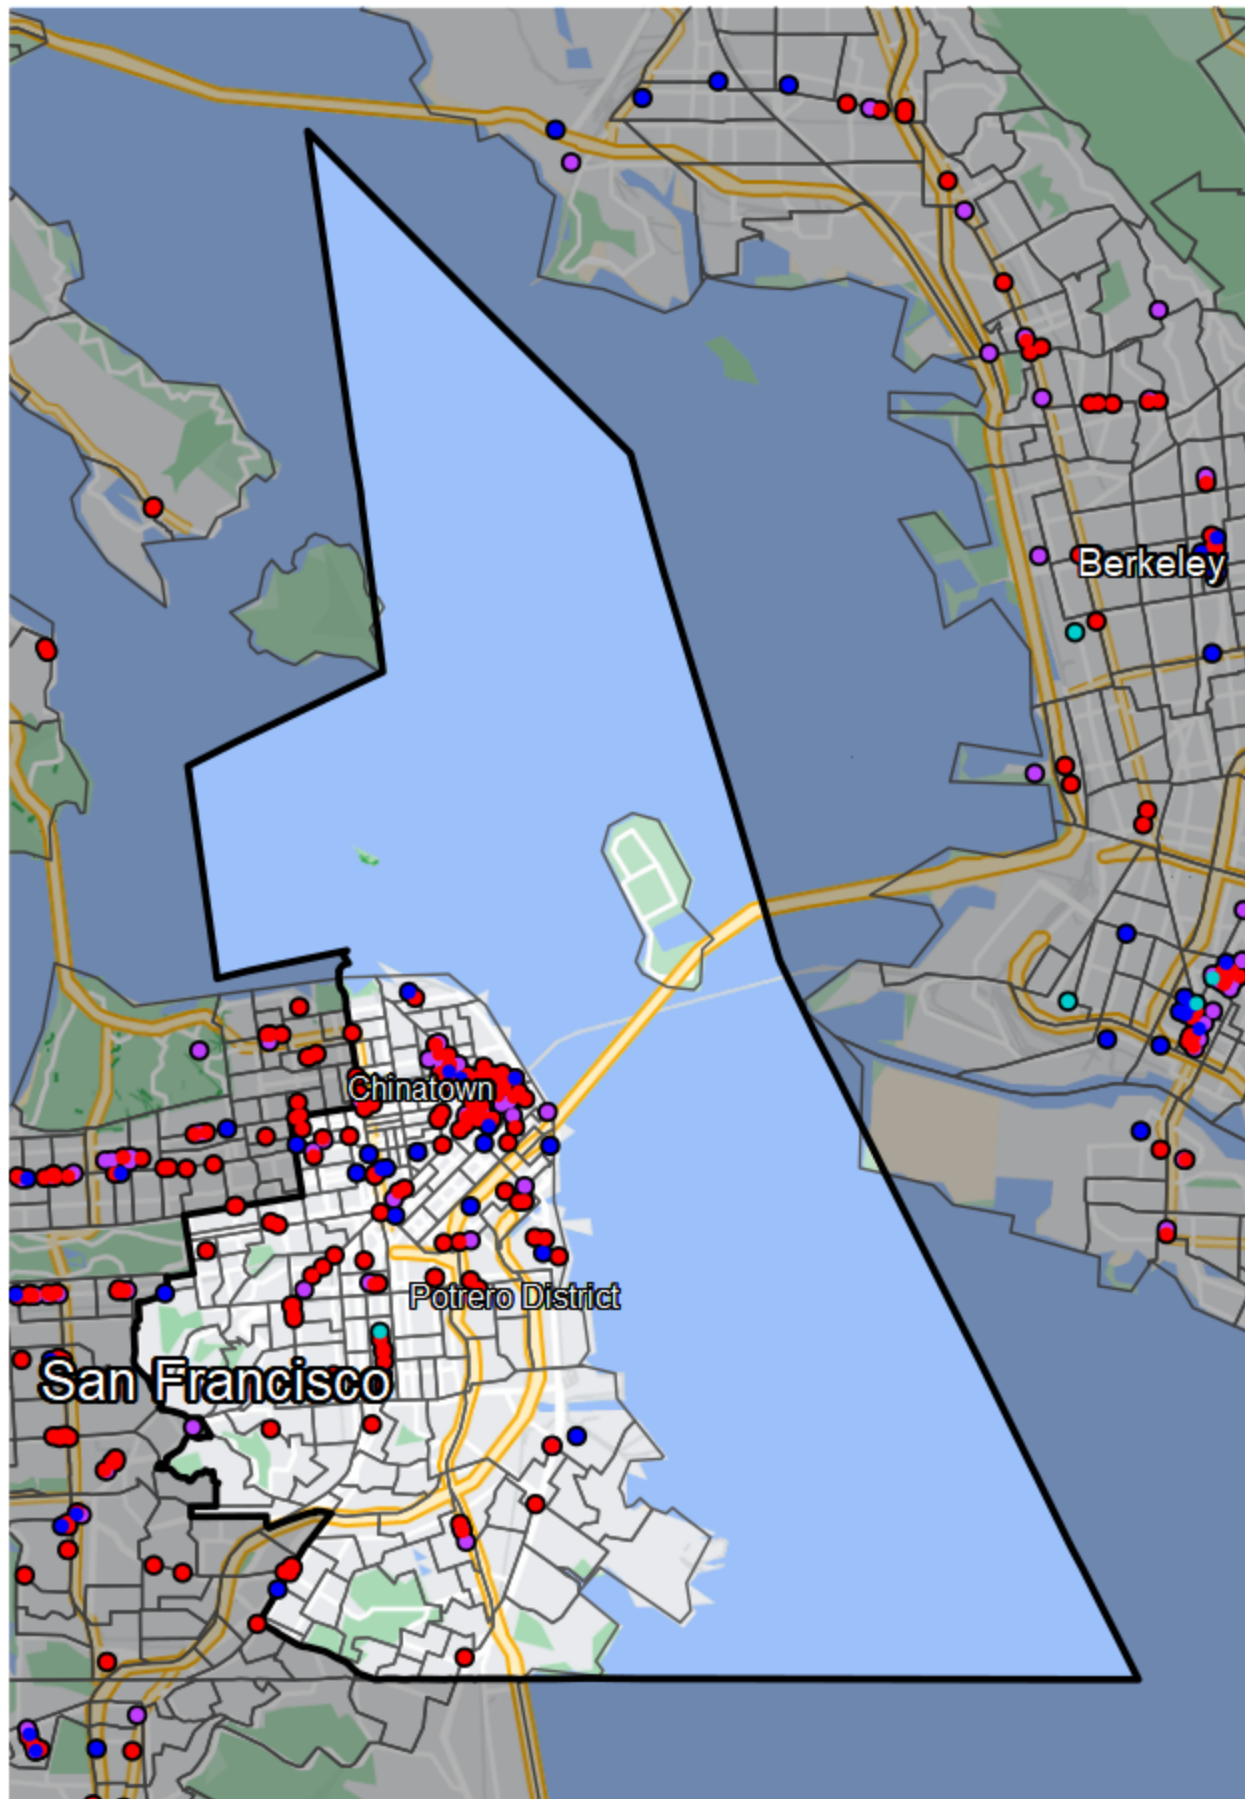

California - Assembly District 17

Banking Desert

No Branches within 10 Miles of Population Center

Financial Institutions

- Bank: 49
- Bank, Out-of-State: 123
- Credit Union: 19
- Credit Union, Out-of-State: 1