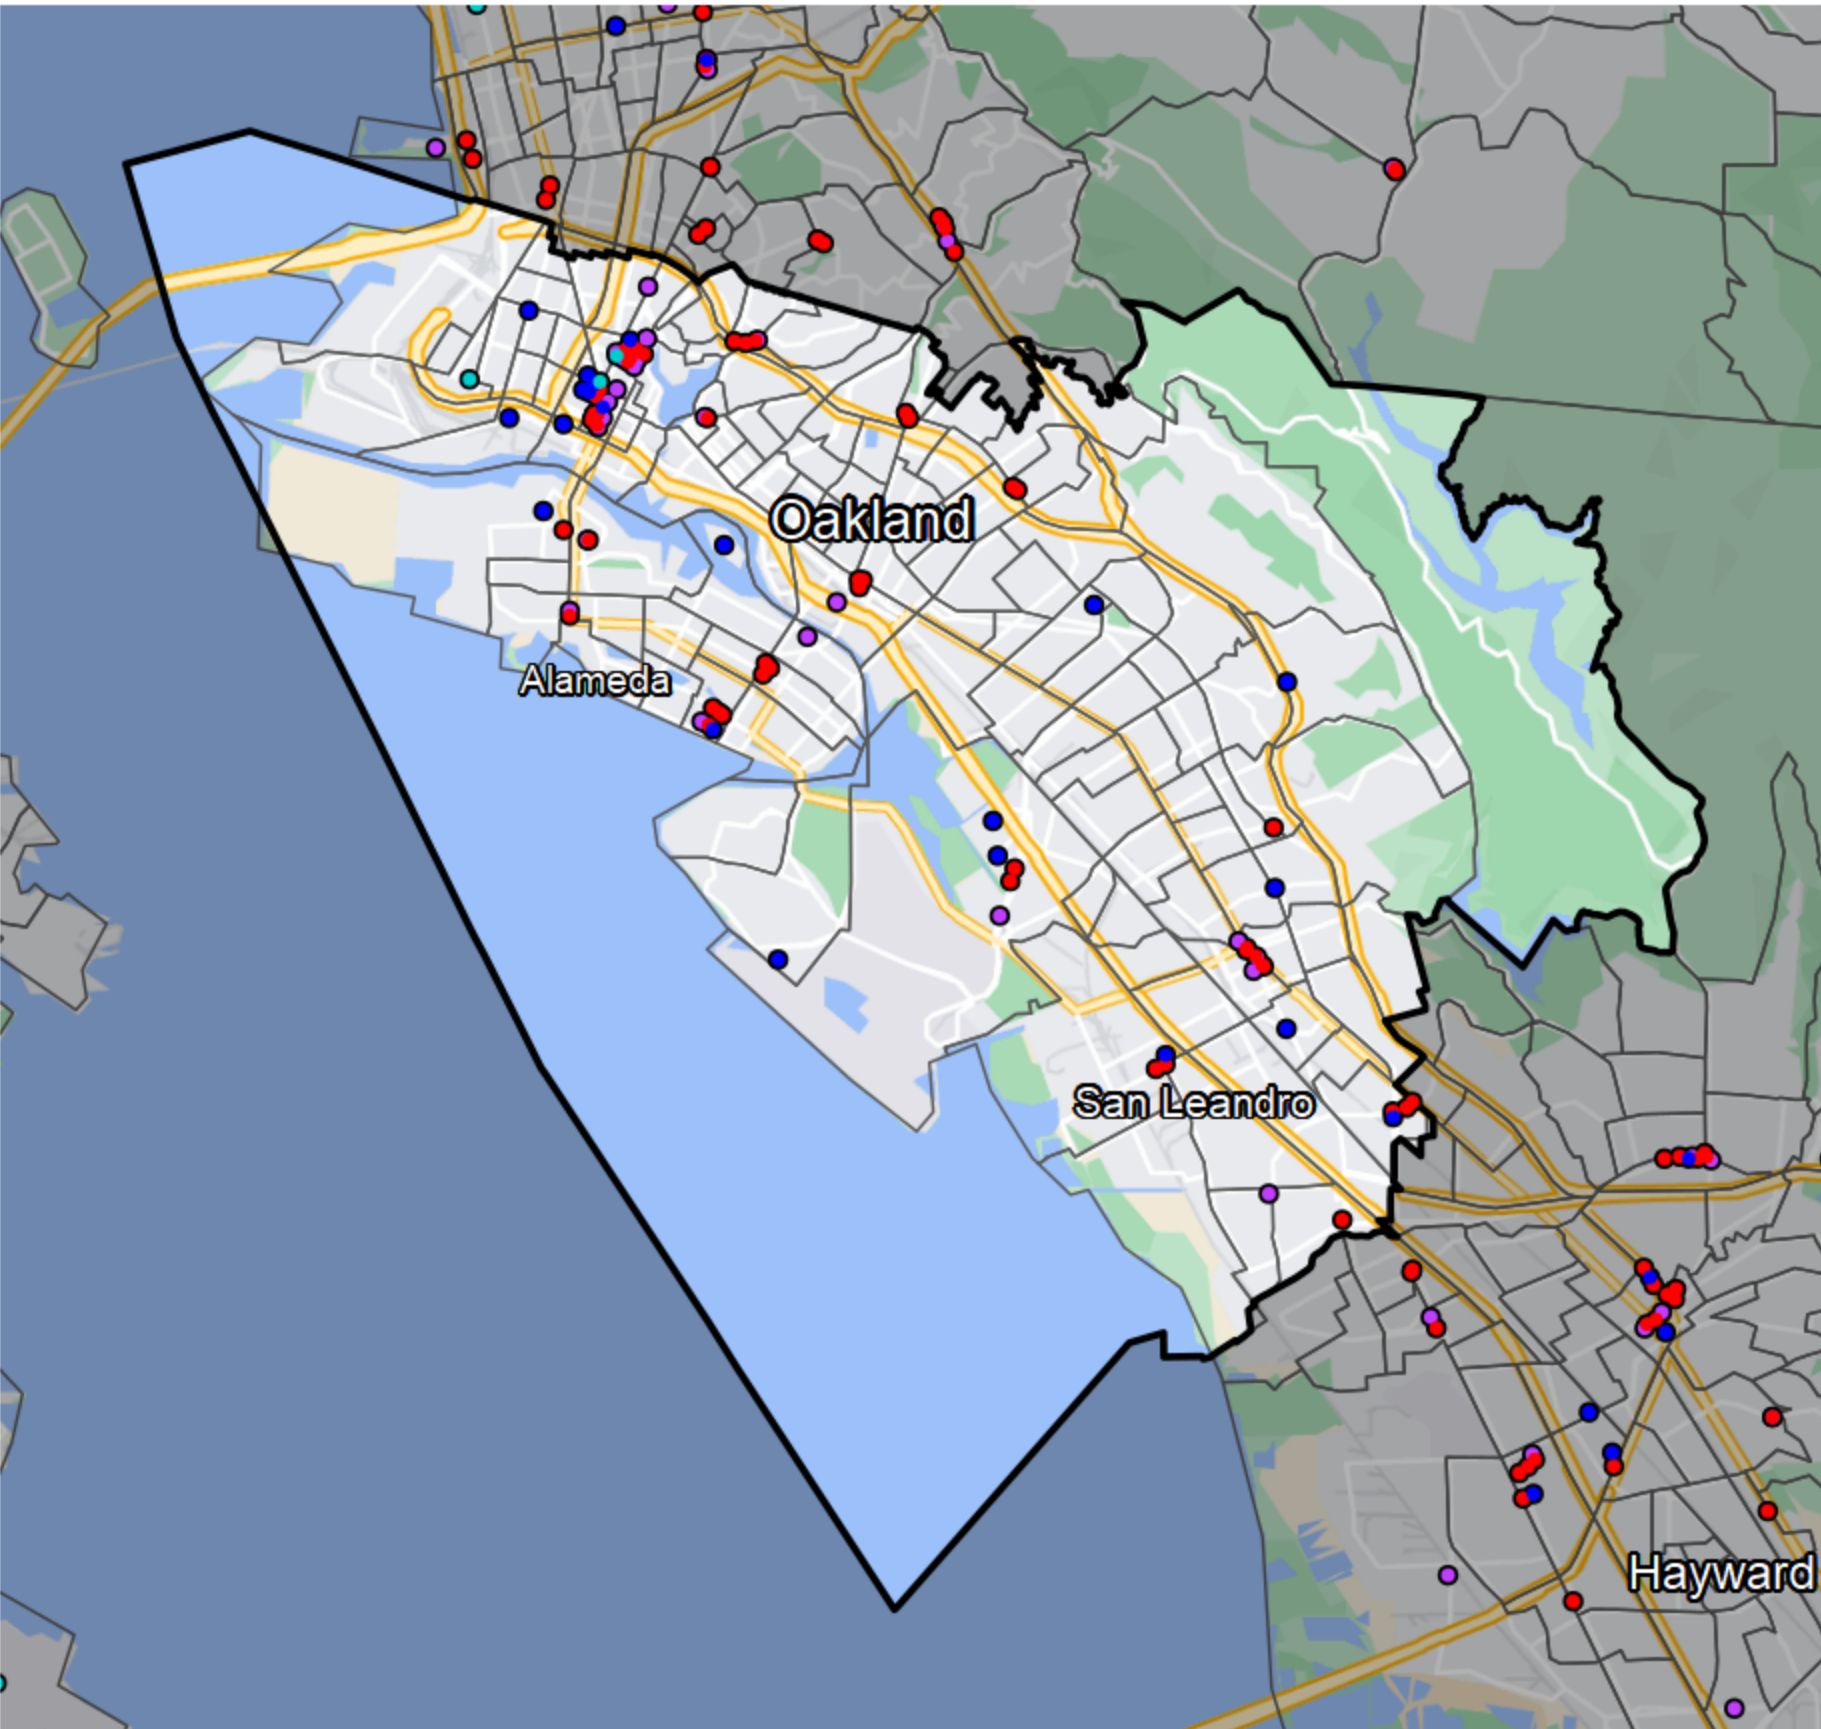

California - Assembly District 18

- Banking Desert
 - No Branches within 10 Miles of Population Center
- Financial Institutions
 - Bank: 27
 - Bank, Out-of-State: 55
 - Credit Union: 21
 - Credit Union, Out-of-State: 3

Sources: NCUA, FDIC, UW-Madison Population Lab, CDFI, US Census, Google Maps, CUNA