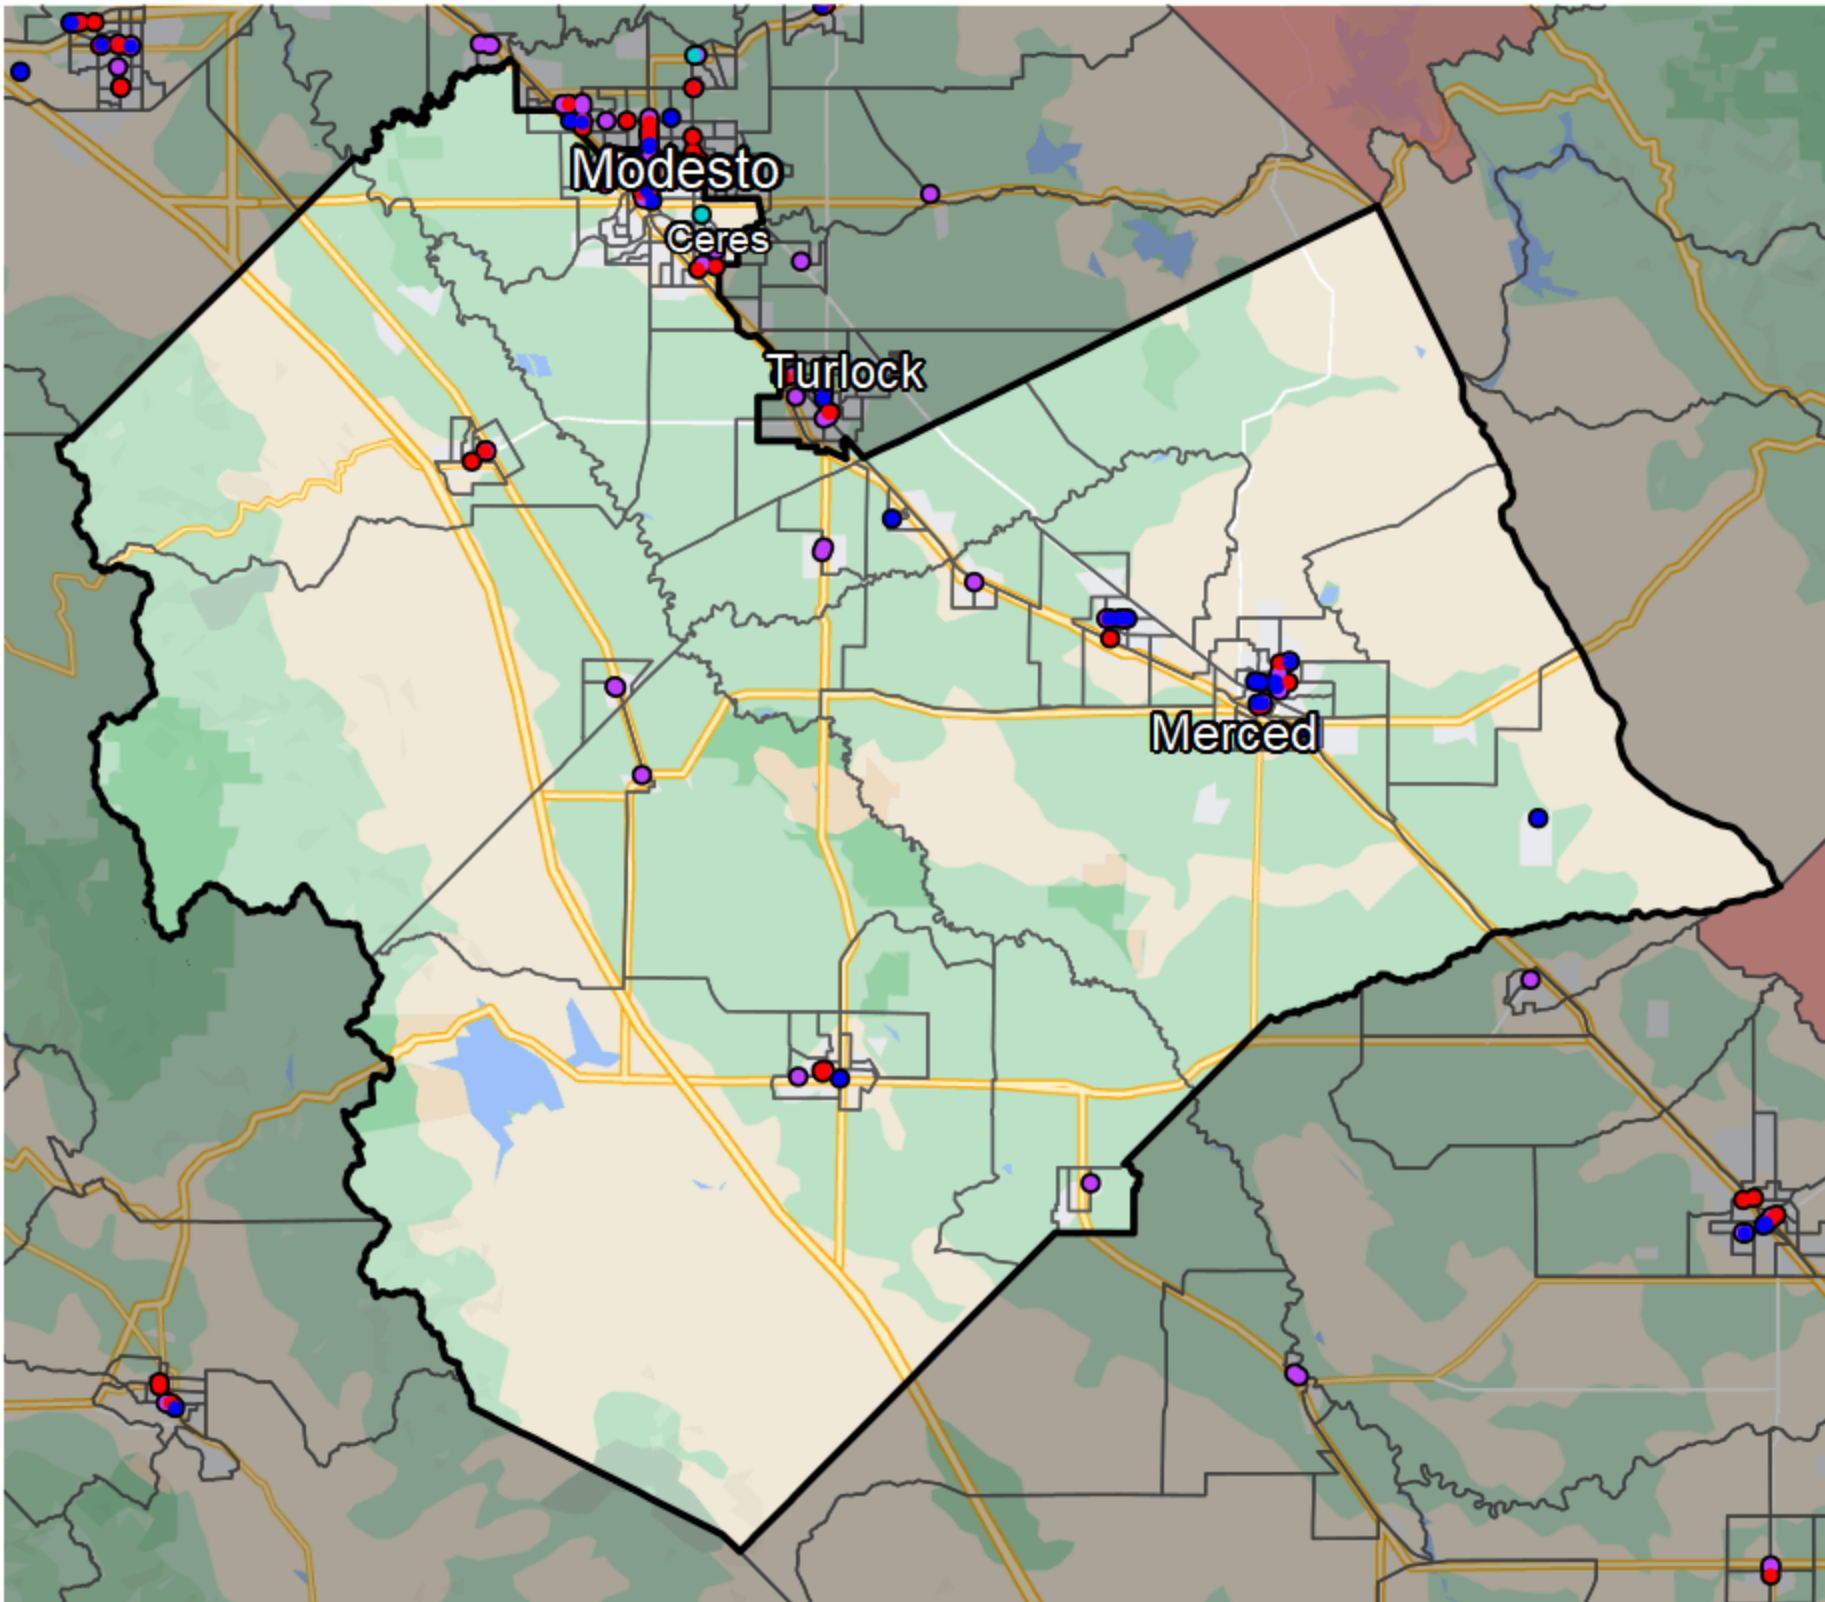

California - Assembly District 21

Banking Desert
No Branches within 10 Miles of Population Center

Financial Institutions

- Bank: 32
- Bank, Out-of-State: 24
- Credit Union: 21
- Credit Union, Out-of-State: 1

Sources: NCUA, FDIC, UW-Madison Population Lab, CDFI, US Census, Google Maps, CUNA