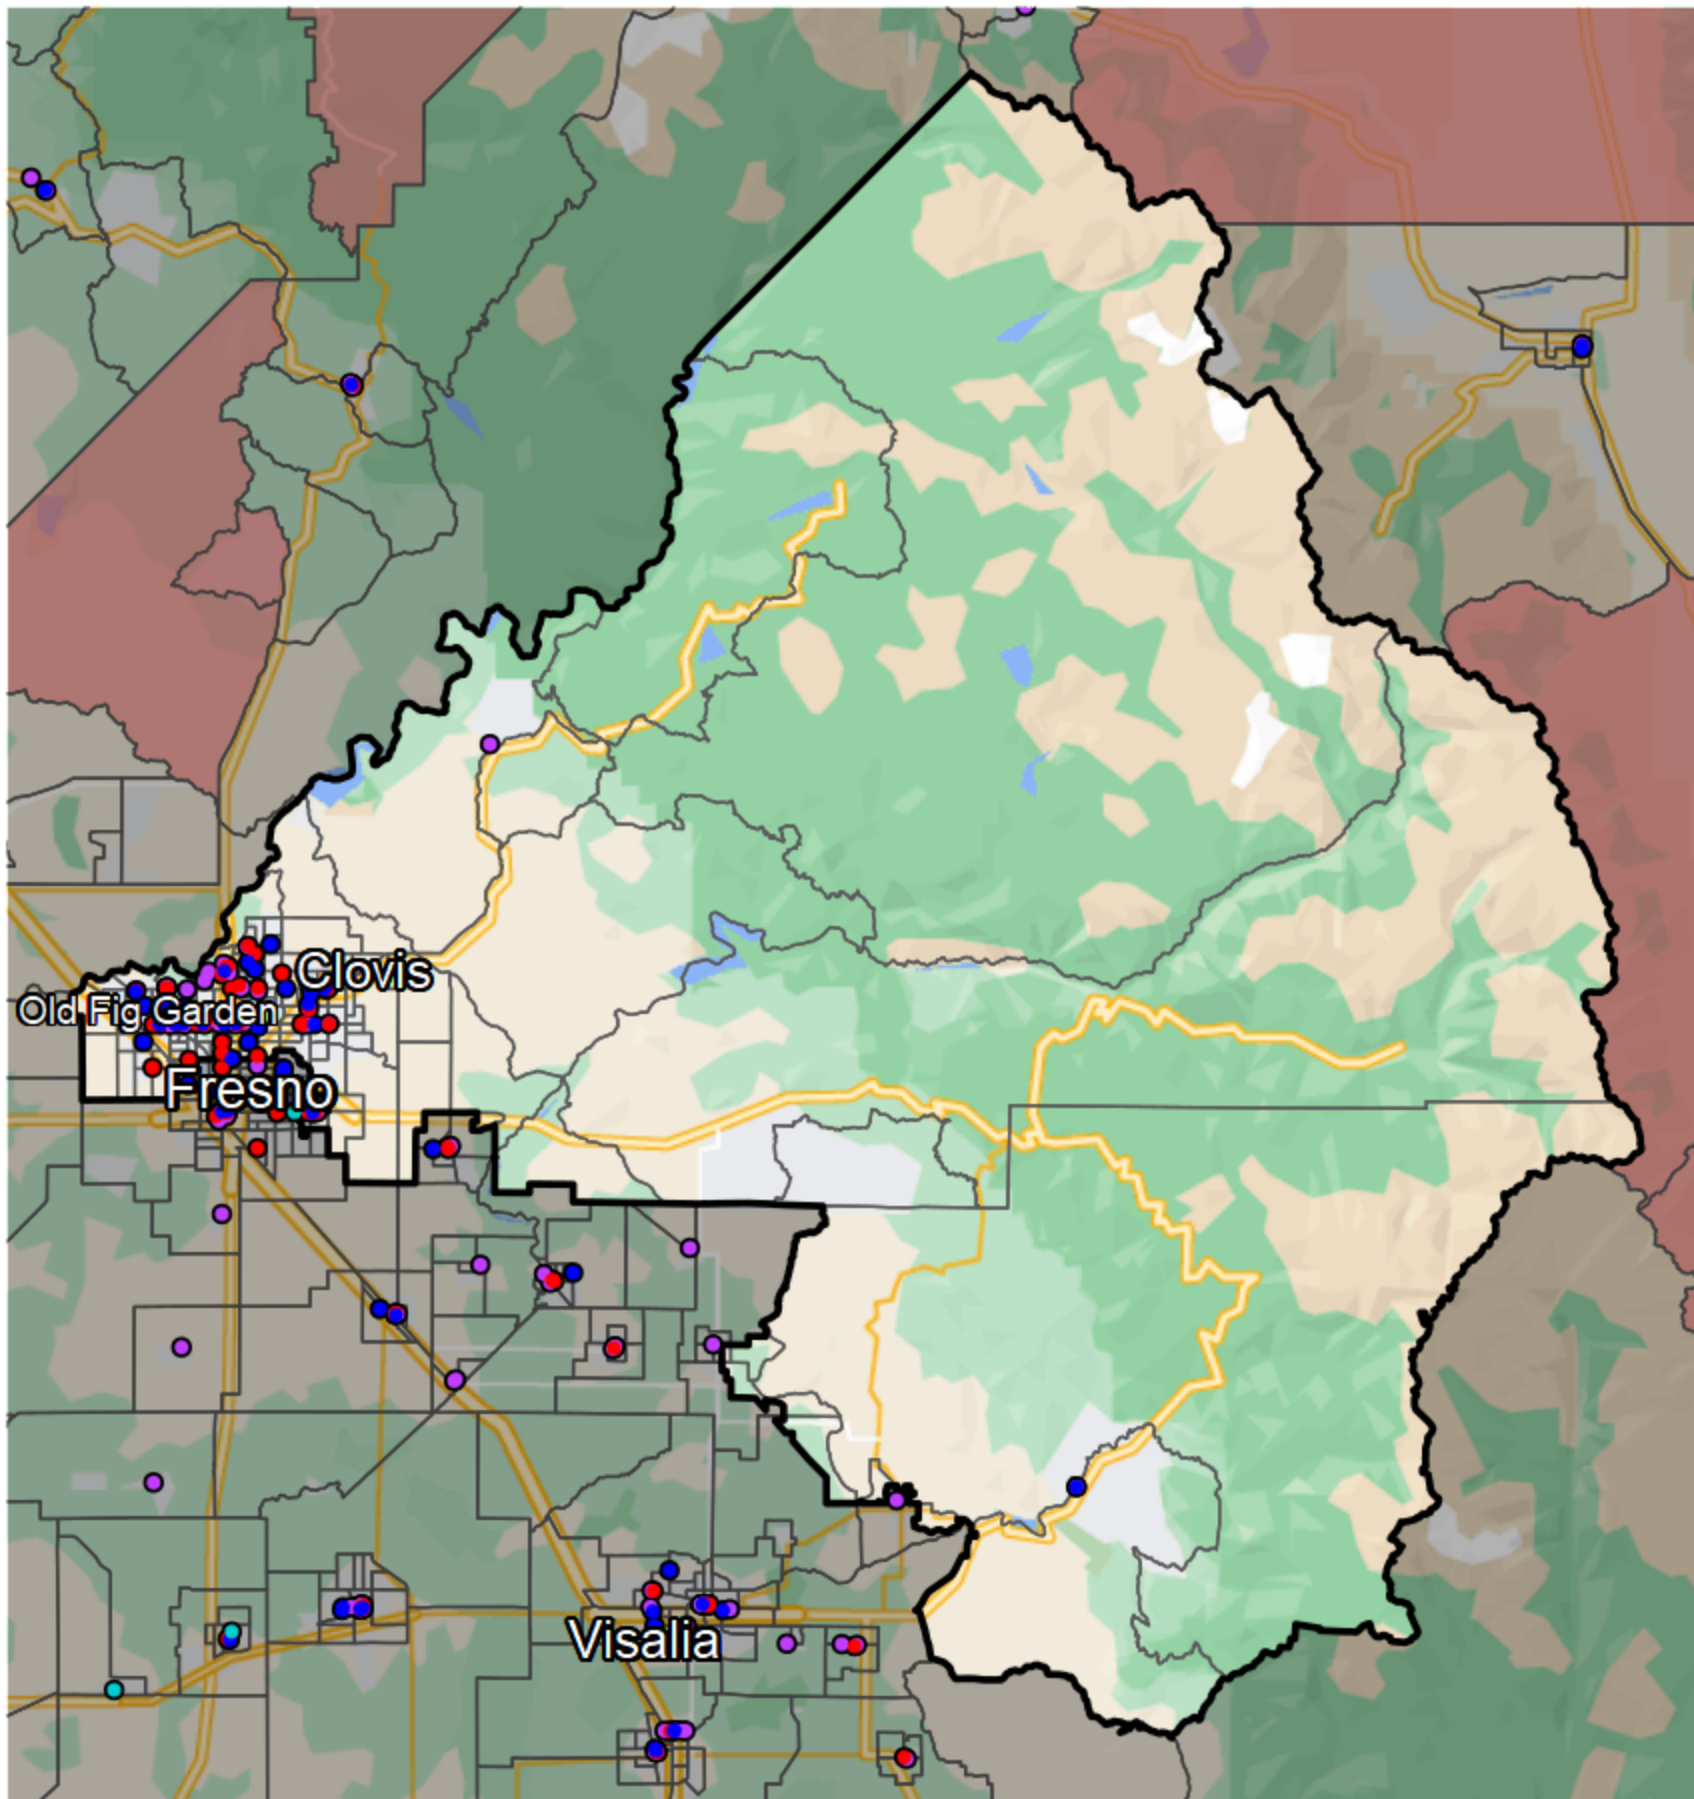

California - Assembly District 23

Banking Desert

No Branches within 10 Miles of Population Center

Financial Institutions

- Bank: 38
- Bank, Out-of-State: 40
- Credit Union: 29
- Credit Union, Out-of-State: 0