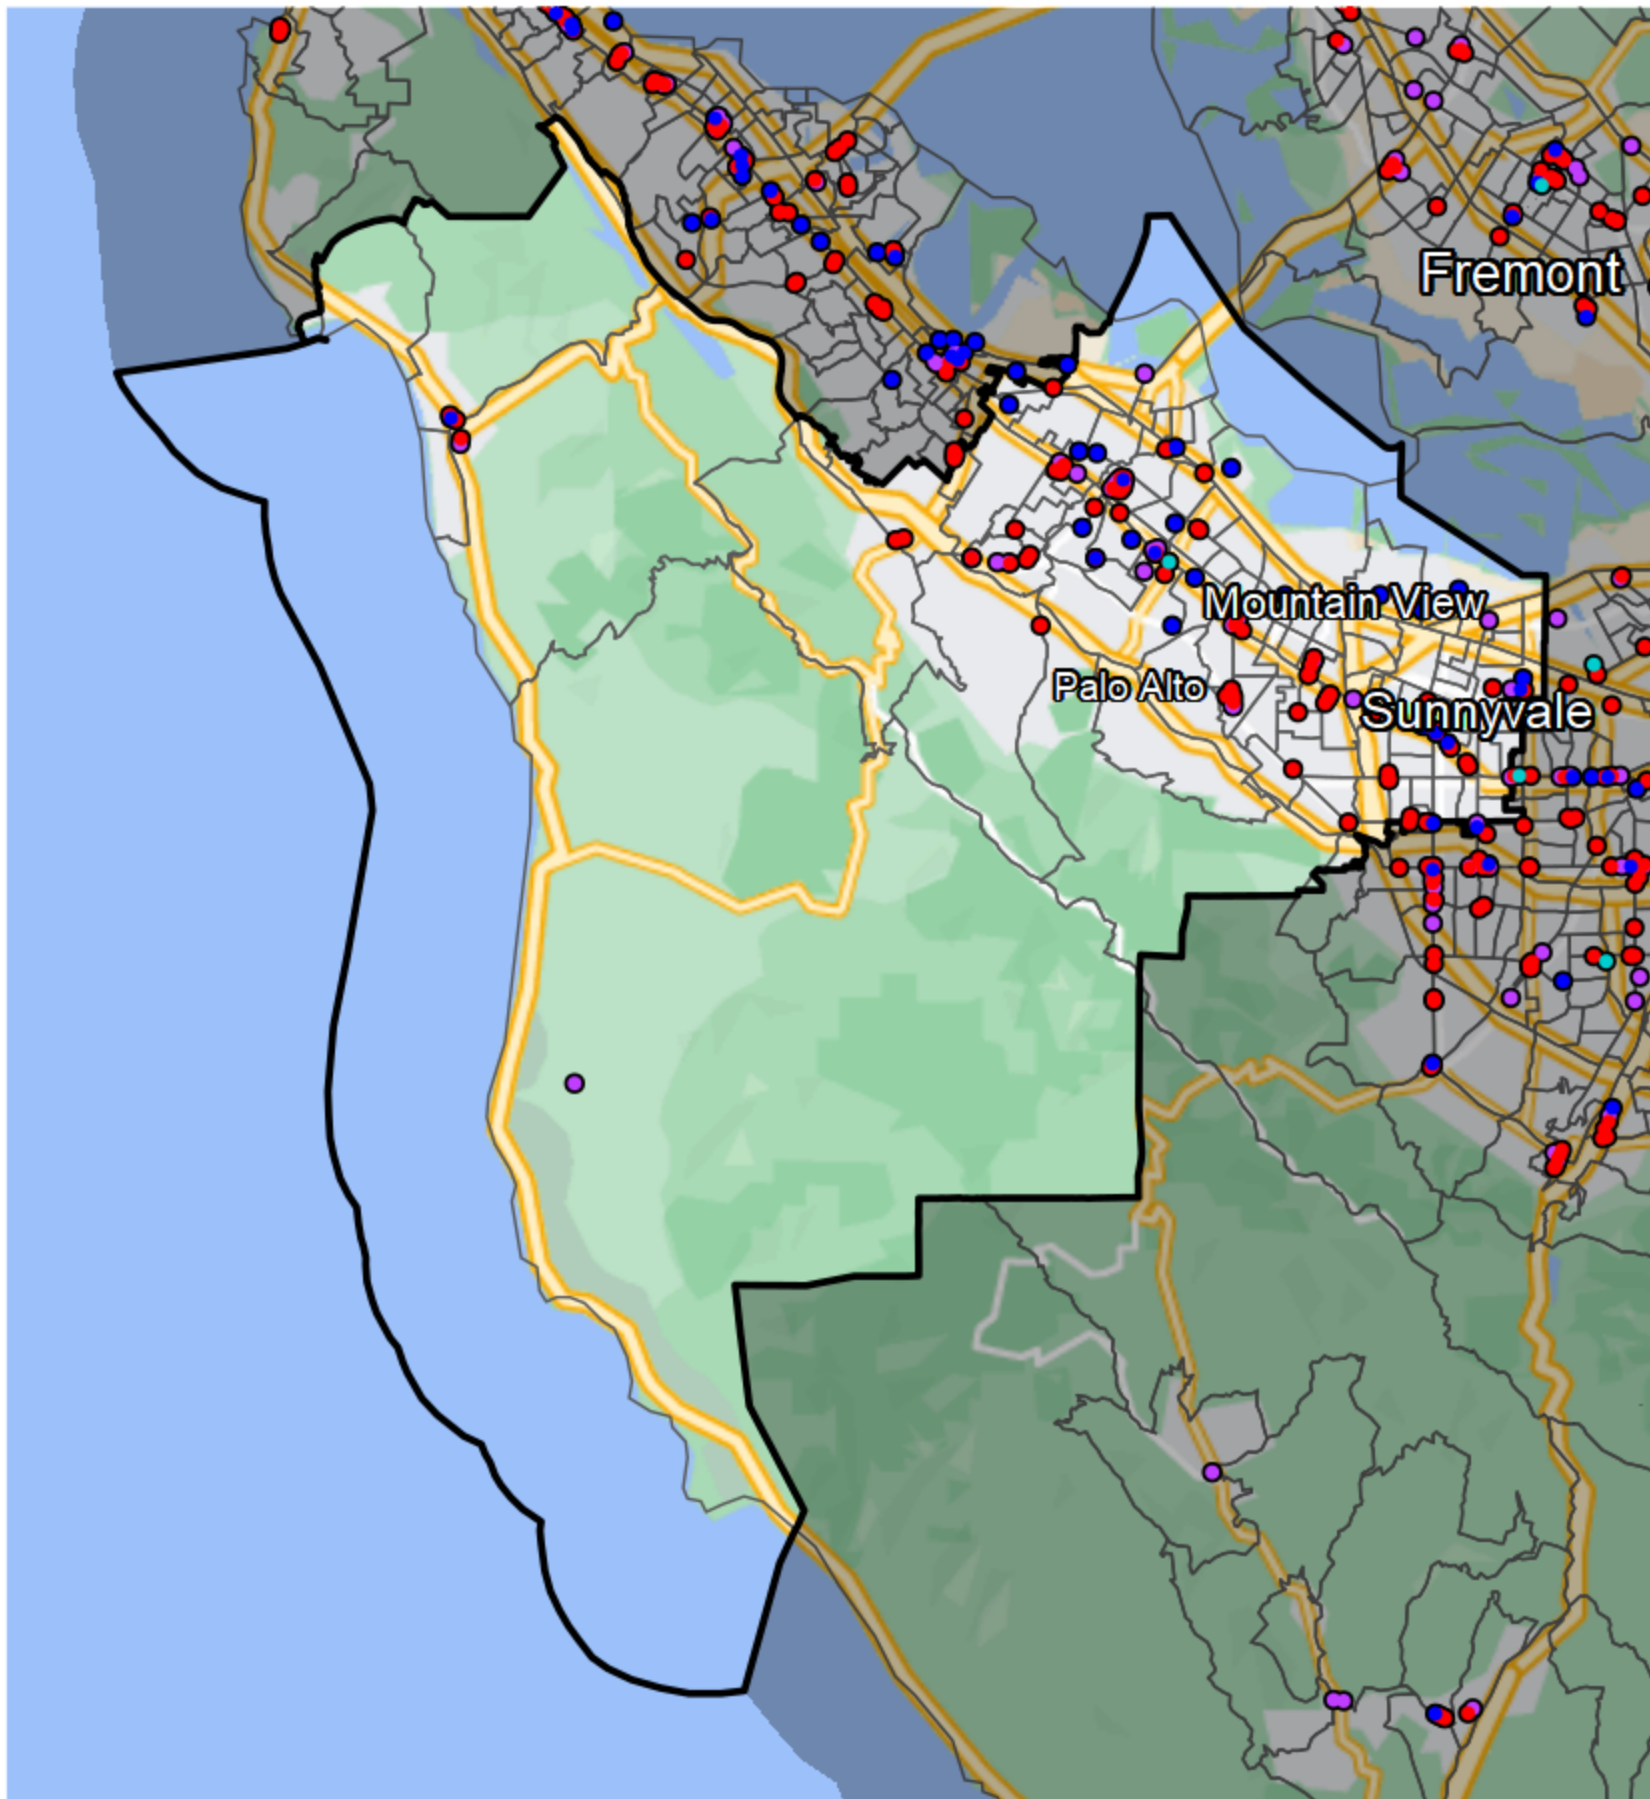

California - Assembly District 24

Banking Desert

No Branches within 10 Miles of Population Center

Financial Institutions

- Bank: 35
- Bank, Out-of-State: 78
- Credit Union: 26
- Credit Union, Out-of-State: 1