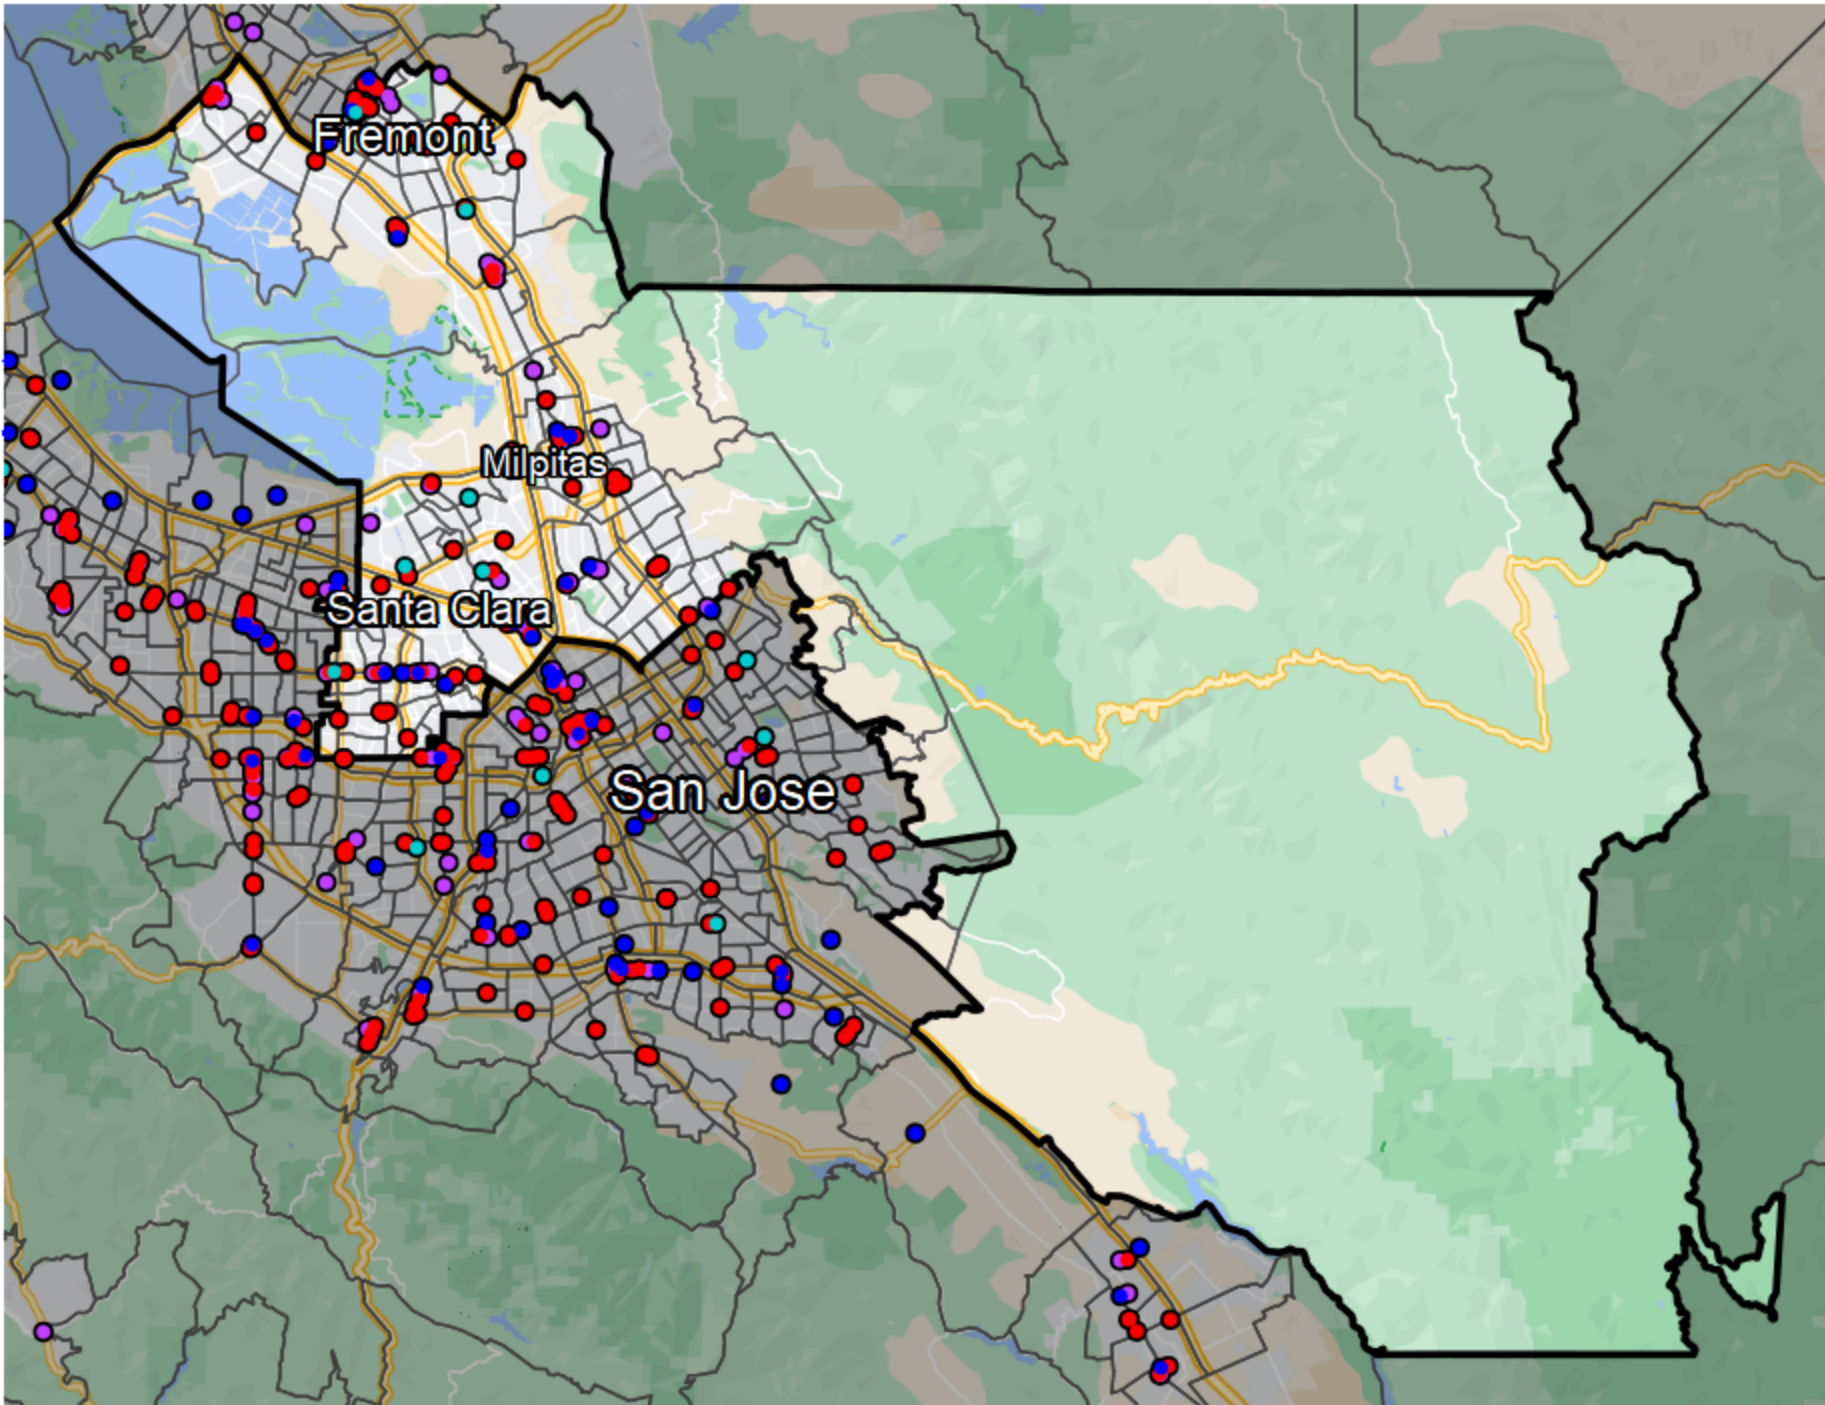

California - Assembly District 25

Banking Desert
No Branches within 10 Miles of Population Center

Financial Institutions

- Bank: 32
- Bank, Out-of-State: 67
- Credit Union: 18
- Credit Union, Out-of-State: 5

Sources: NCUA, FDIC, UW-Madison Population Lab, CDFI, US Census, Google Maps, CUNA