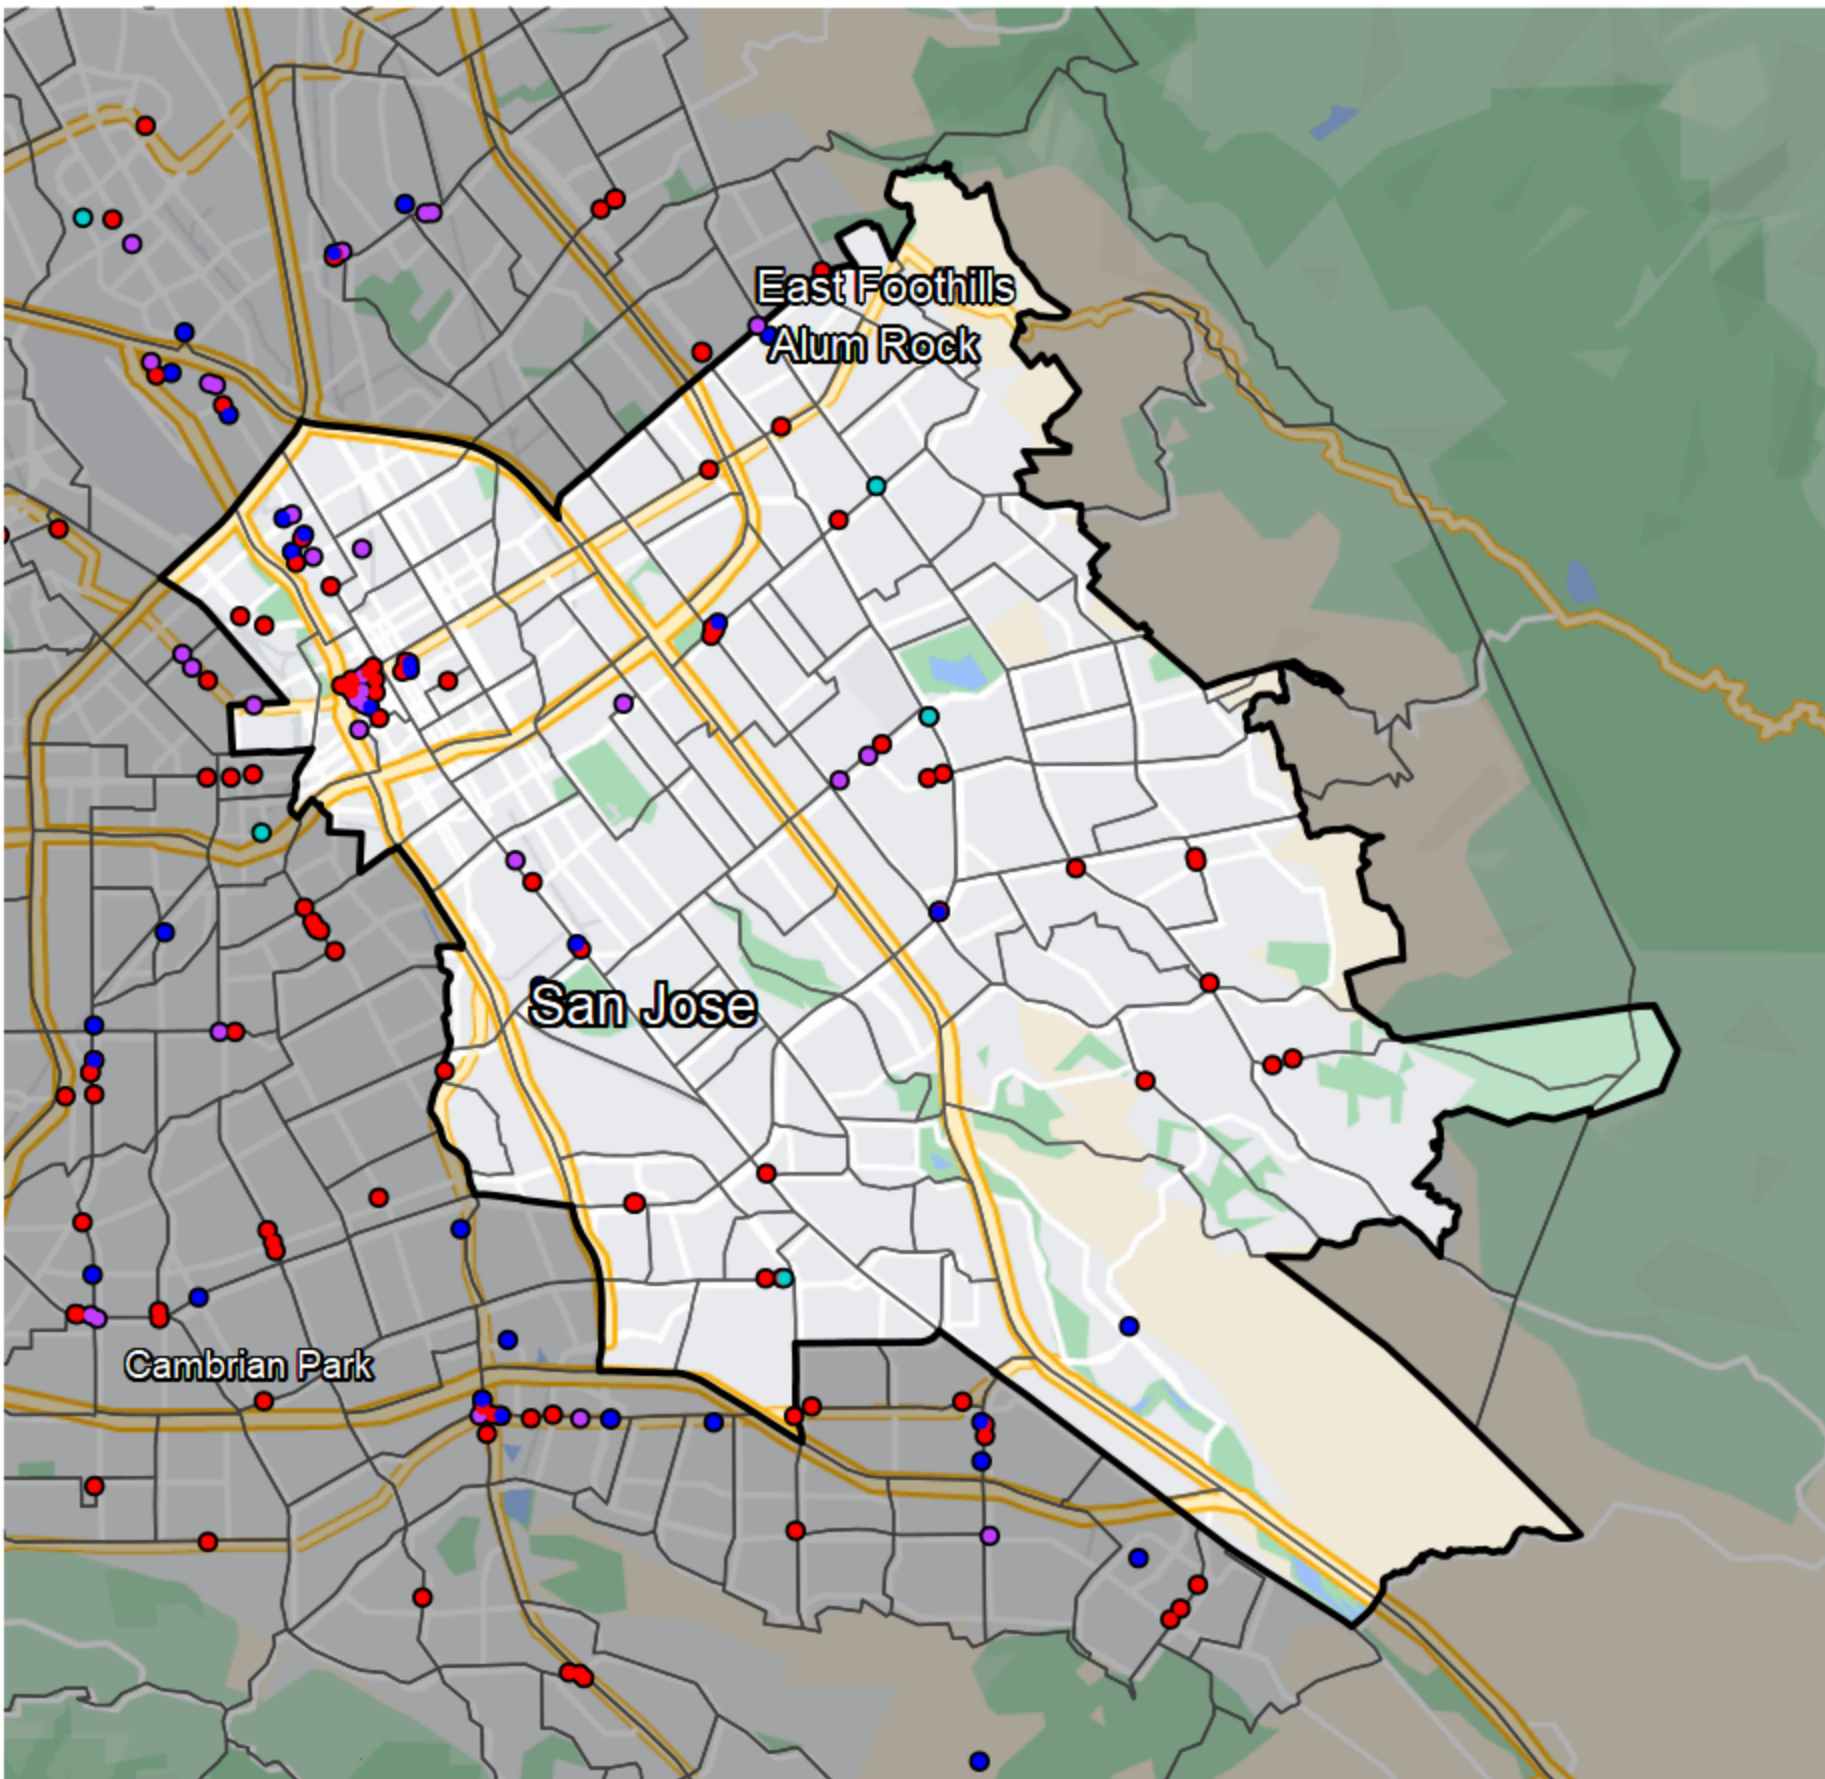

California - Assembly District 27

Banking Desert

No Branches within 10 Miles of Population Center

Financial Institutions

- Bank: 14
- Bank, Out-of-State: 47
- Credit Union: 12
- Credit Union, Out-of-State: 3