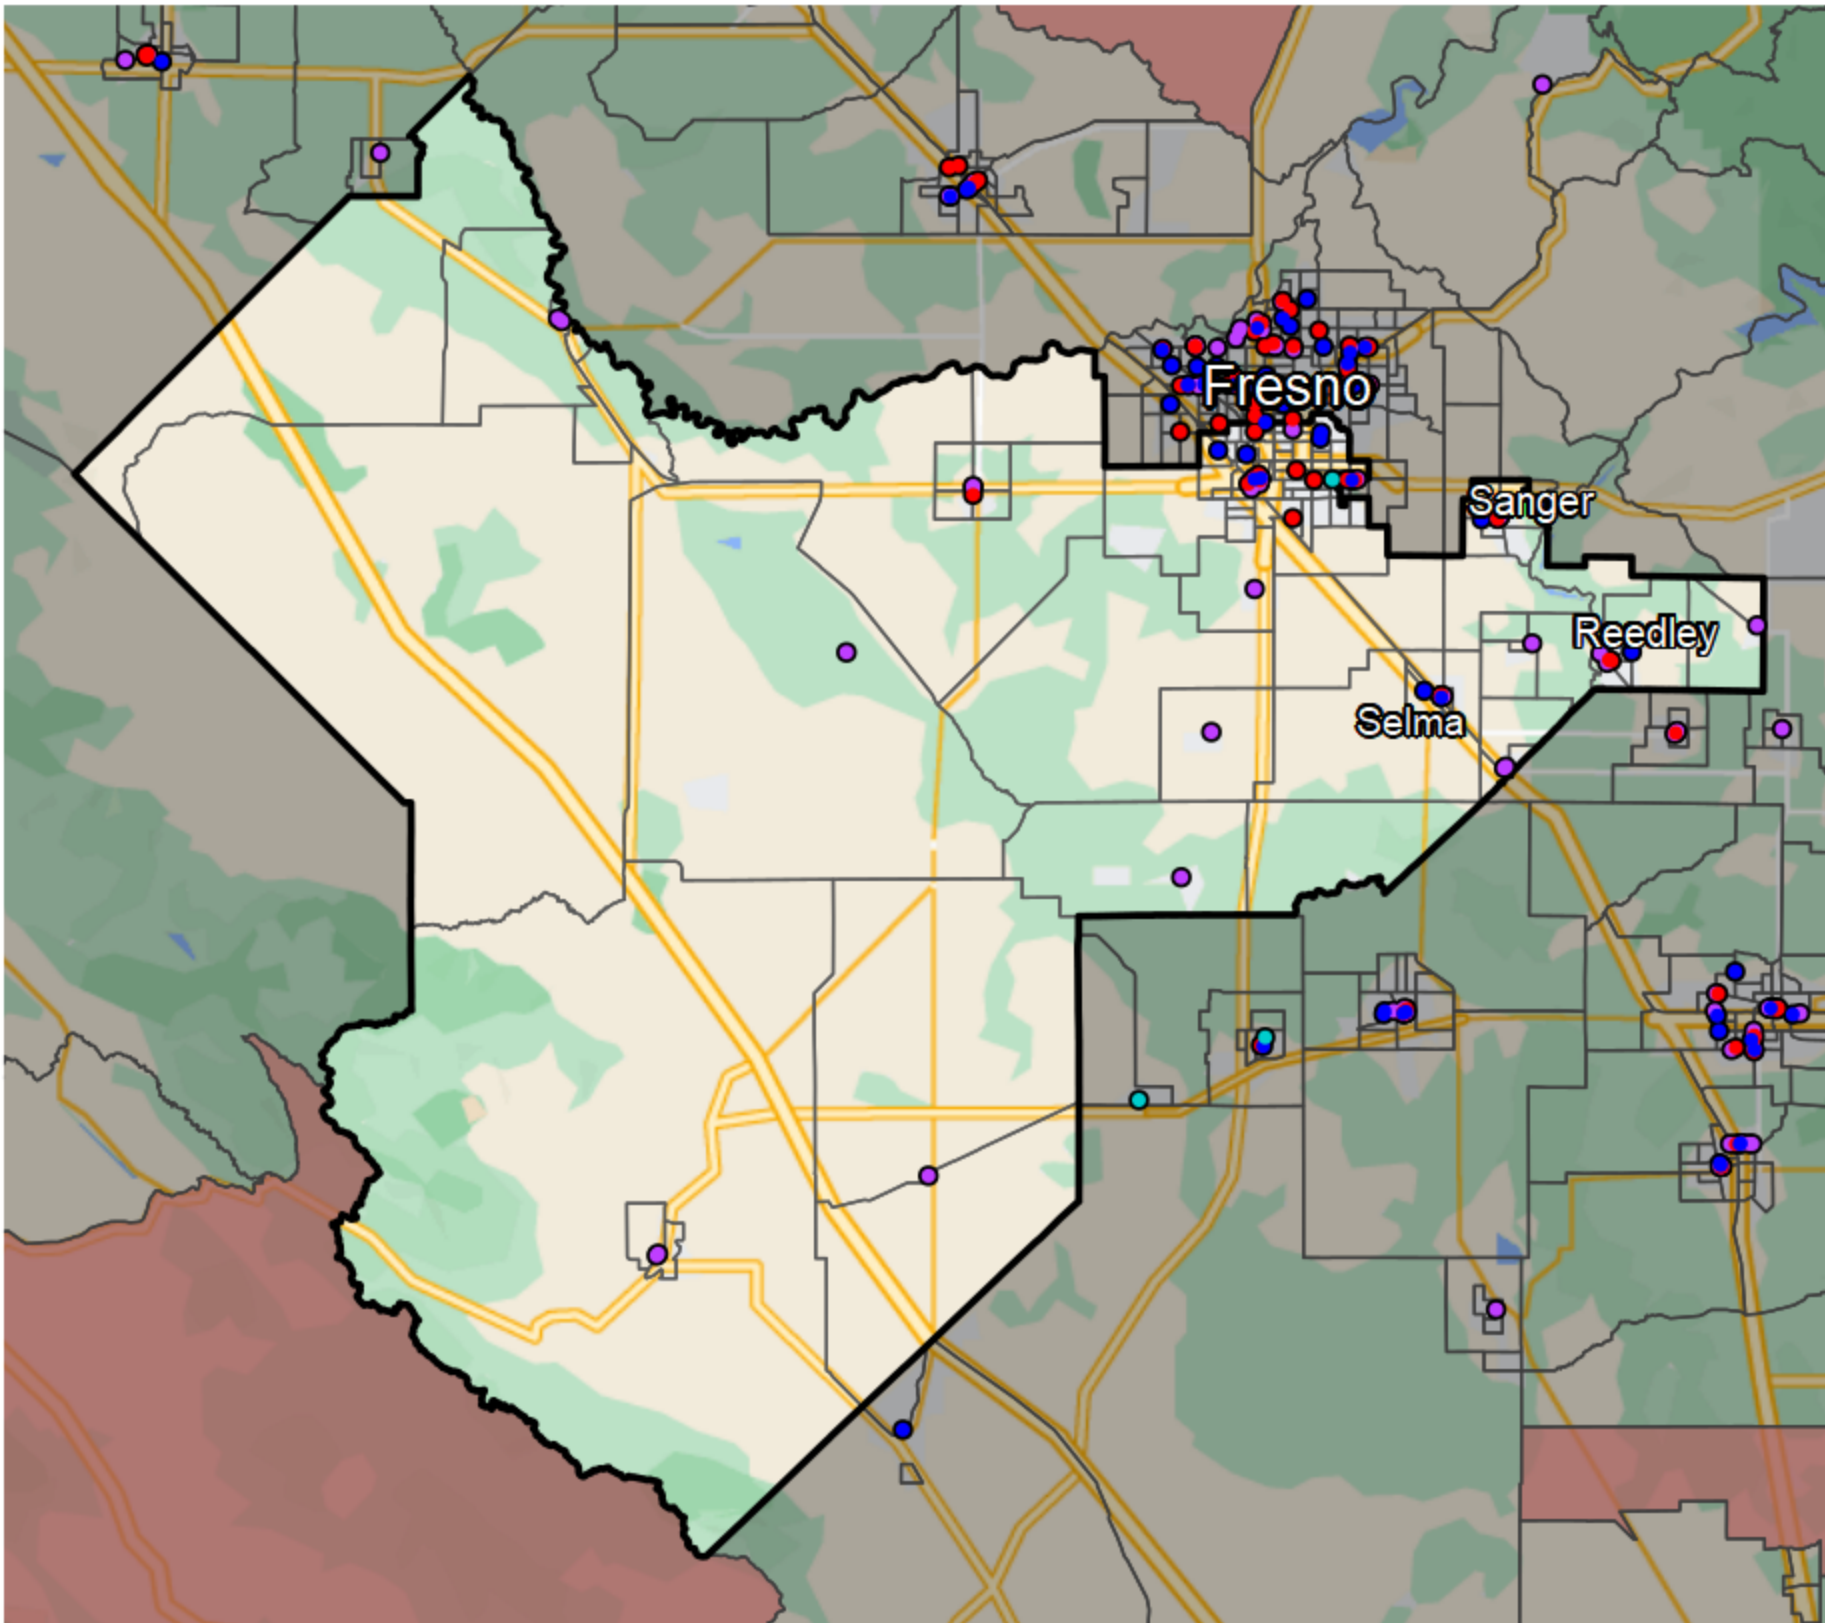

California - Assembly District 31

Banking Desert
No Branches within 10 Miles of Population Center

Financial Institutions
Bank: 30
Bank, Out-of-State: 16
Credit Union: 10
Credit Union, Out-of-State: 1

Sources: NCUA, FDIC, UW-Madison Population Lab, CDFI, US Census, Google Maps, CUNA