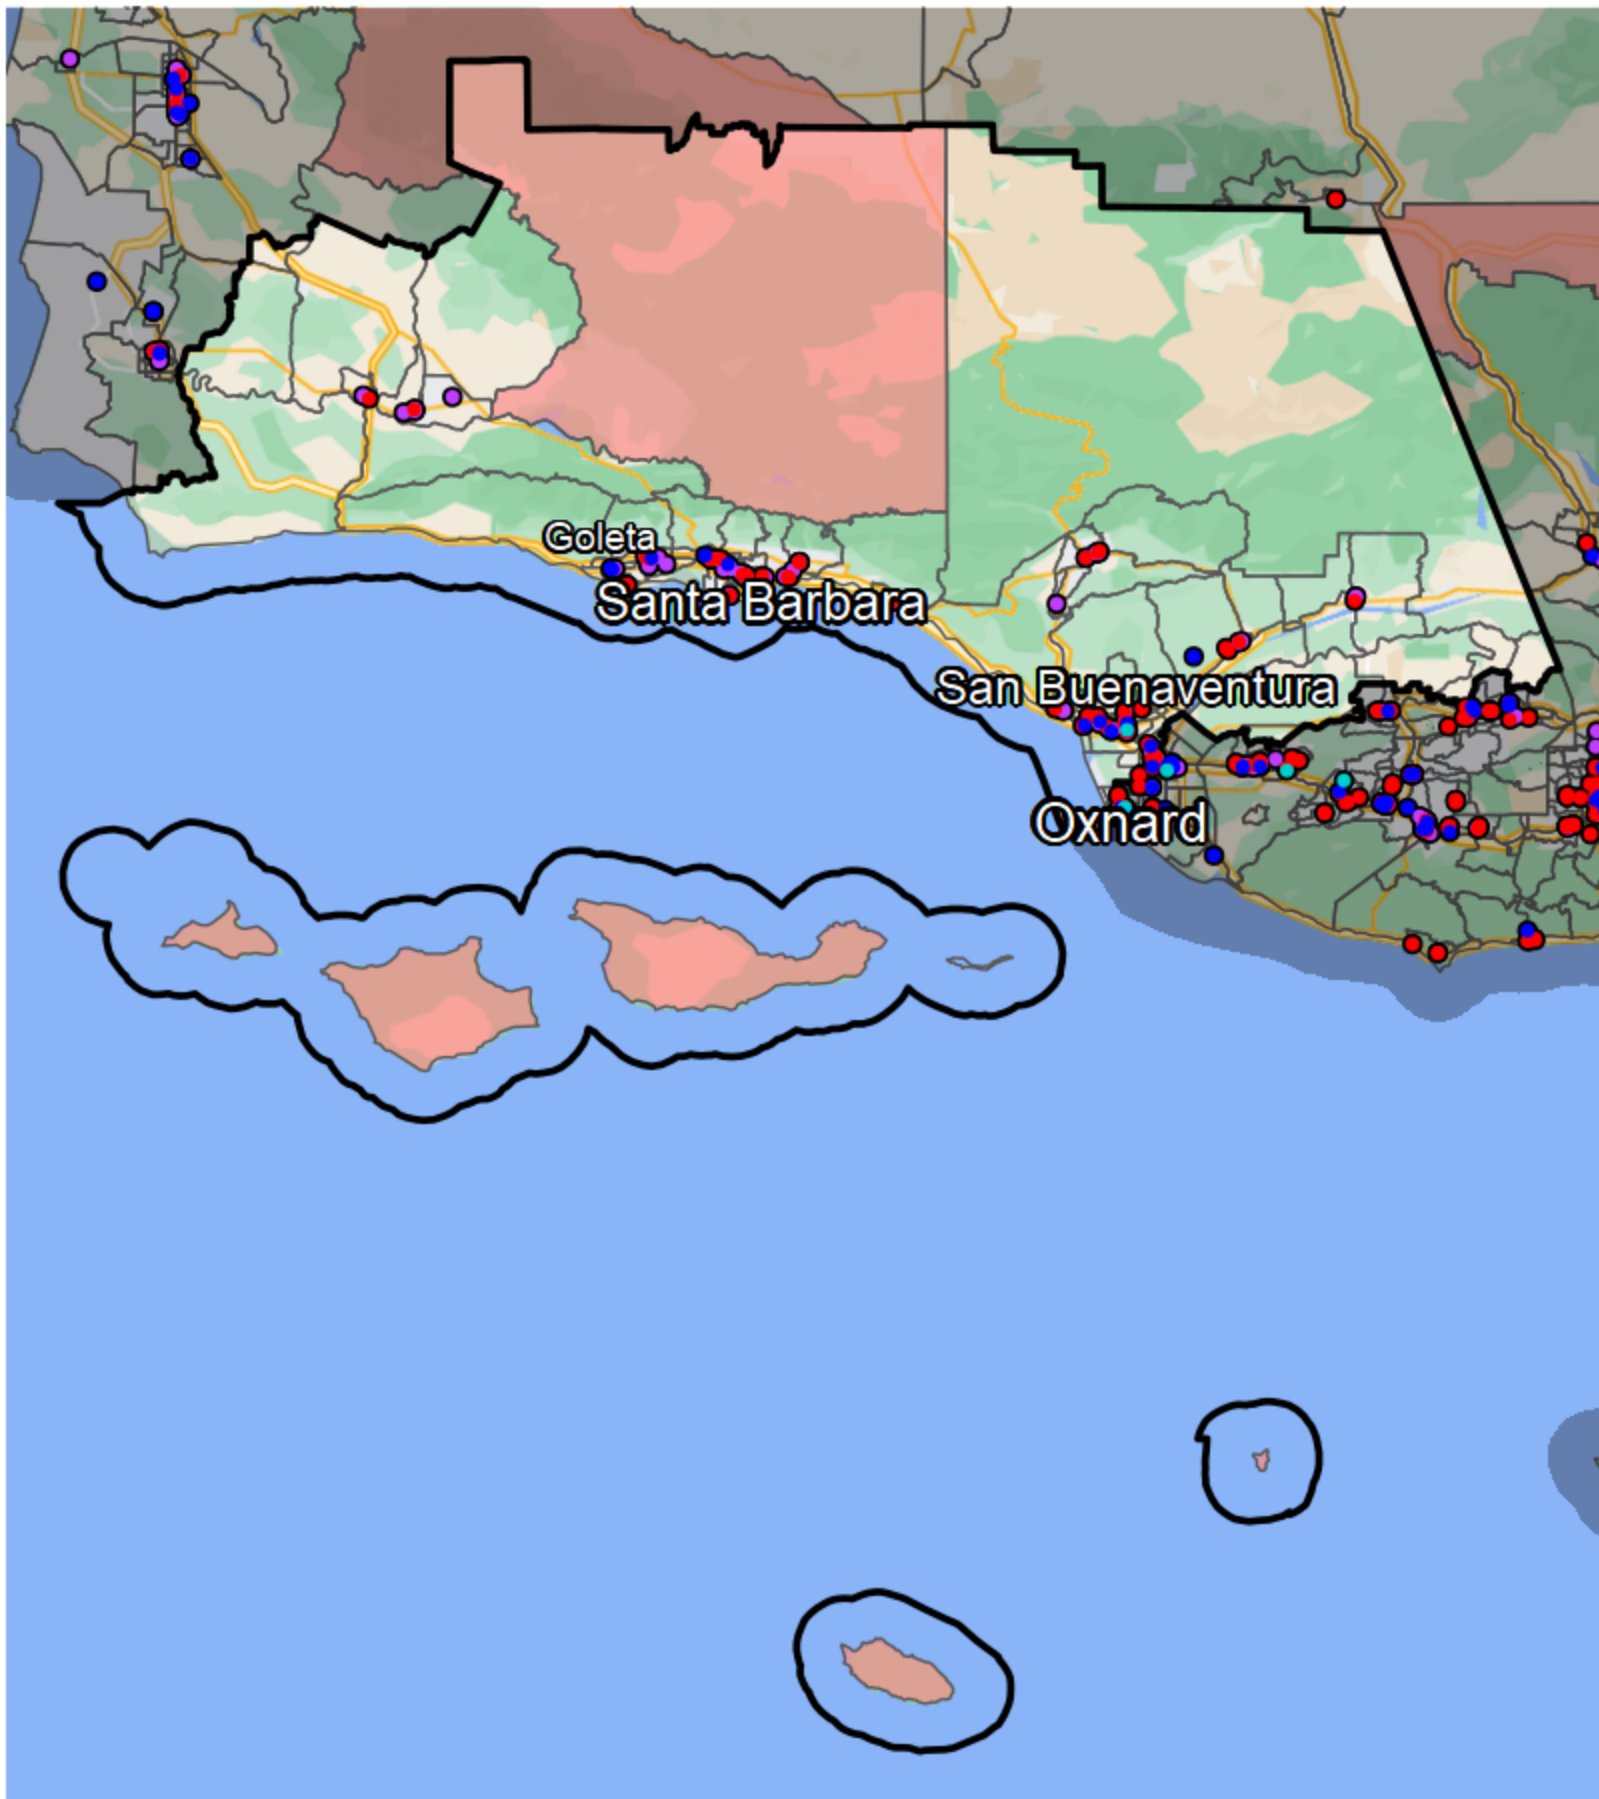

California - Assembly District 37

Banking Desert

■ No Branches within 10 Miles of Population Center

Financial Institutions

- Bank: 75
- Bank, Out-of-State: 53
- Credit Union: 13
- Credit Union, Out-of-State: 1