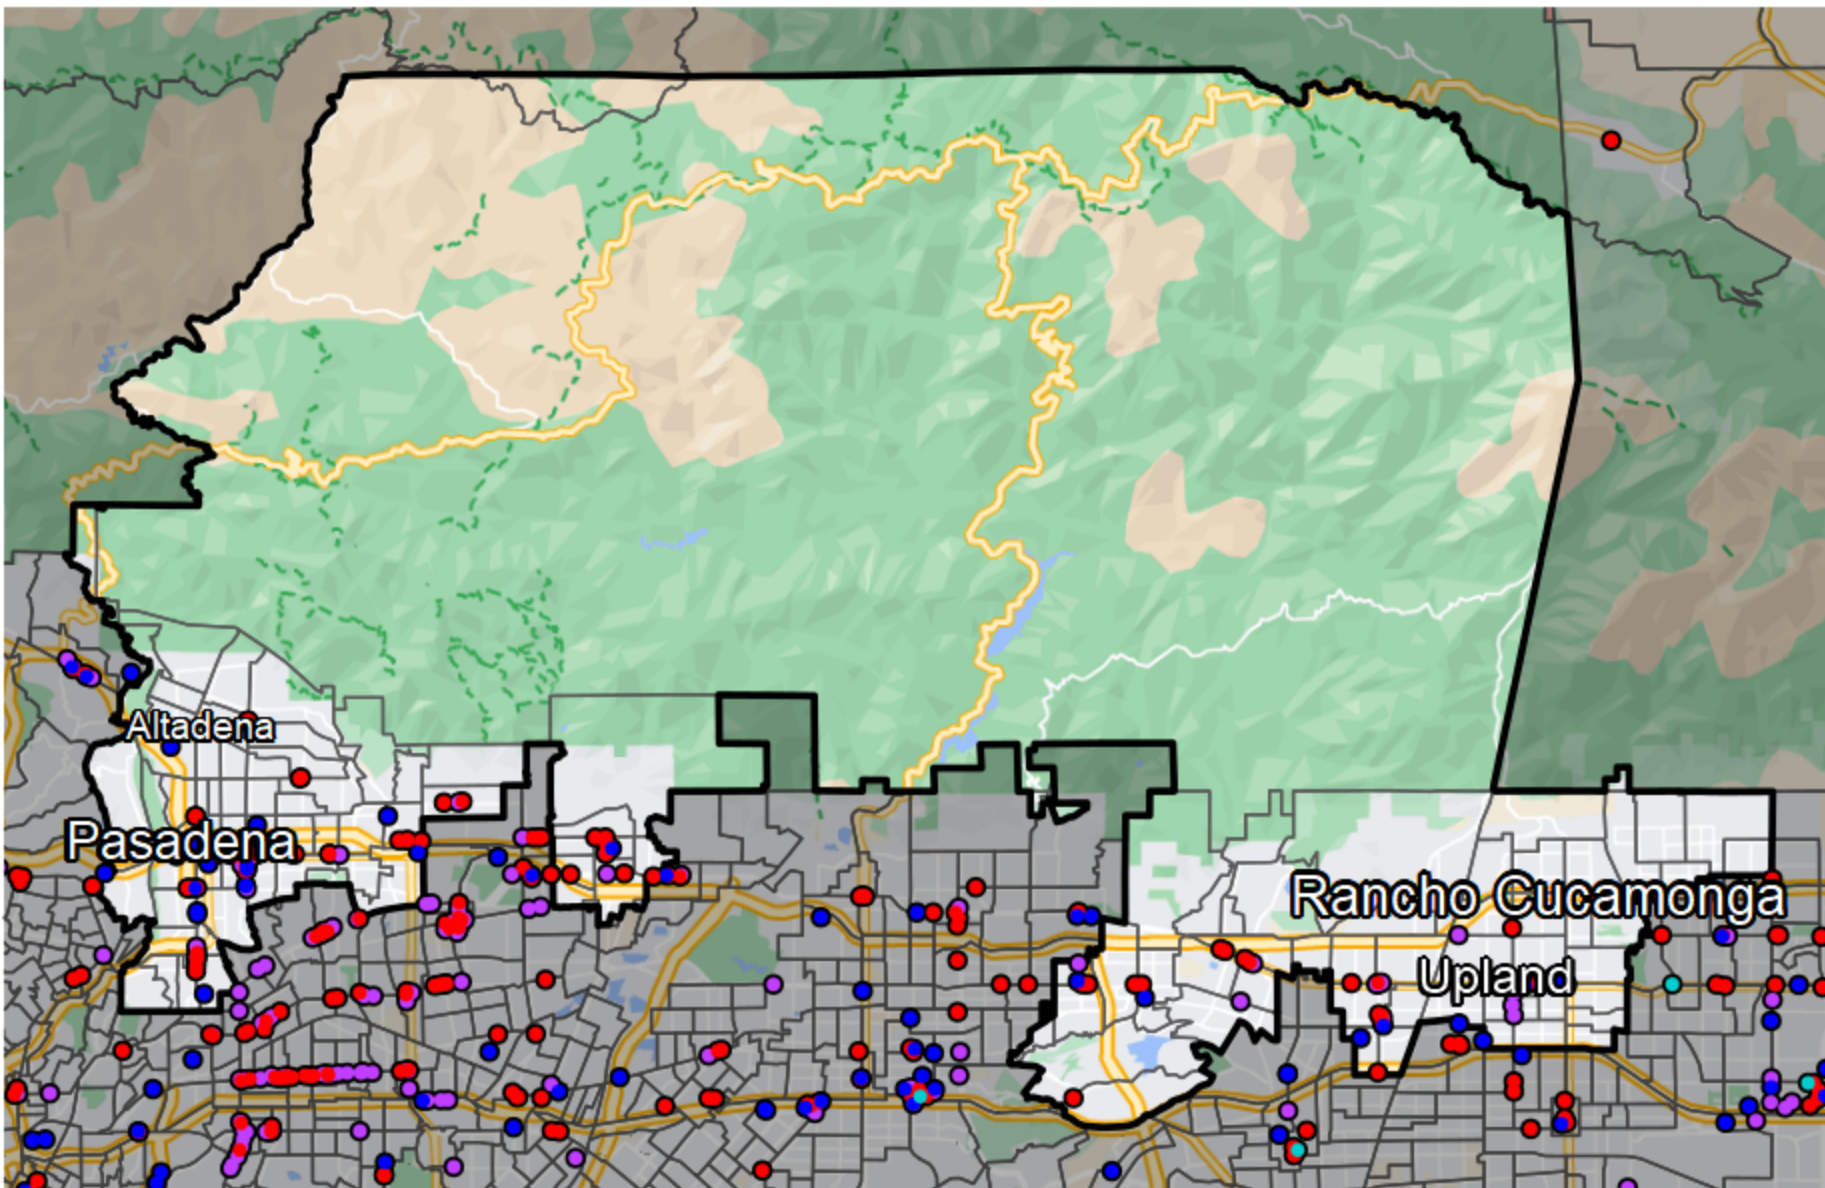

California - Assembly District 41

Banking Desert
No Branches within 10 Miles of Population Center

Financial Institutions

- Bank: 36
- Bank, Out-of-State: 72
- Credit Union: 26
- Credit Union, Out-of-State: 0

Sources: NCUA, FDIC, UW-Madison Population Lab, CDFI, US Census, Google Maps, CUNA