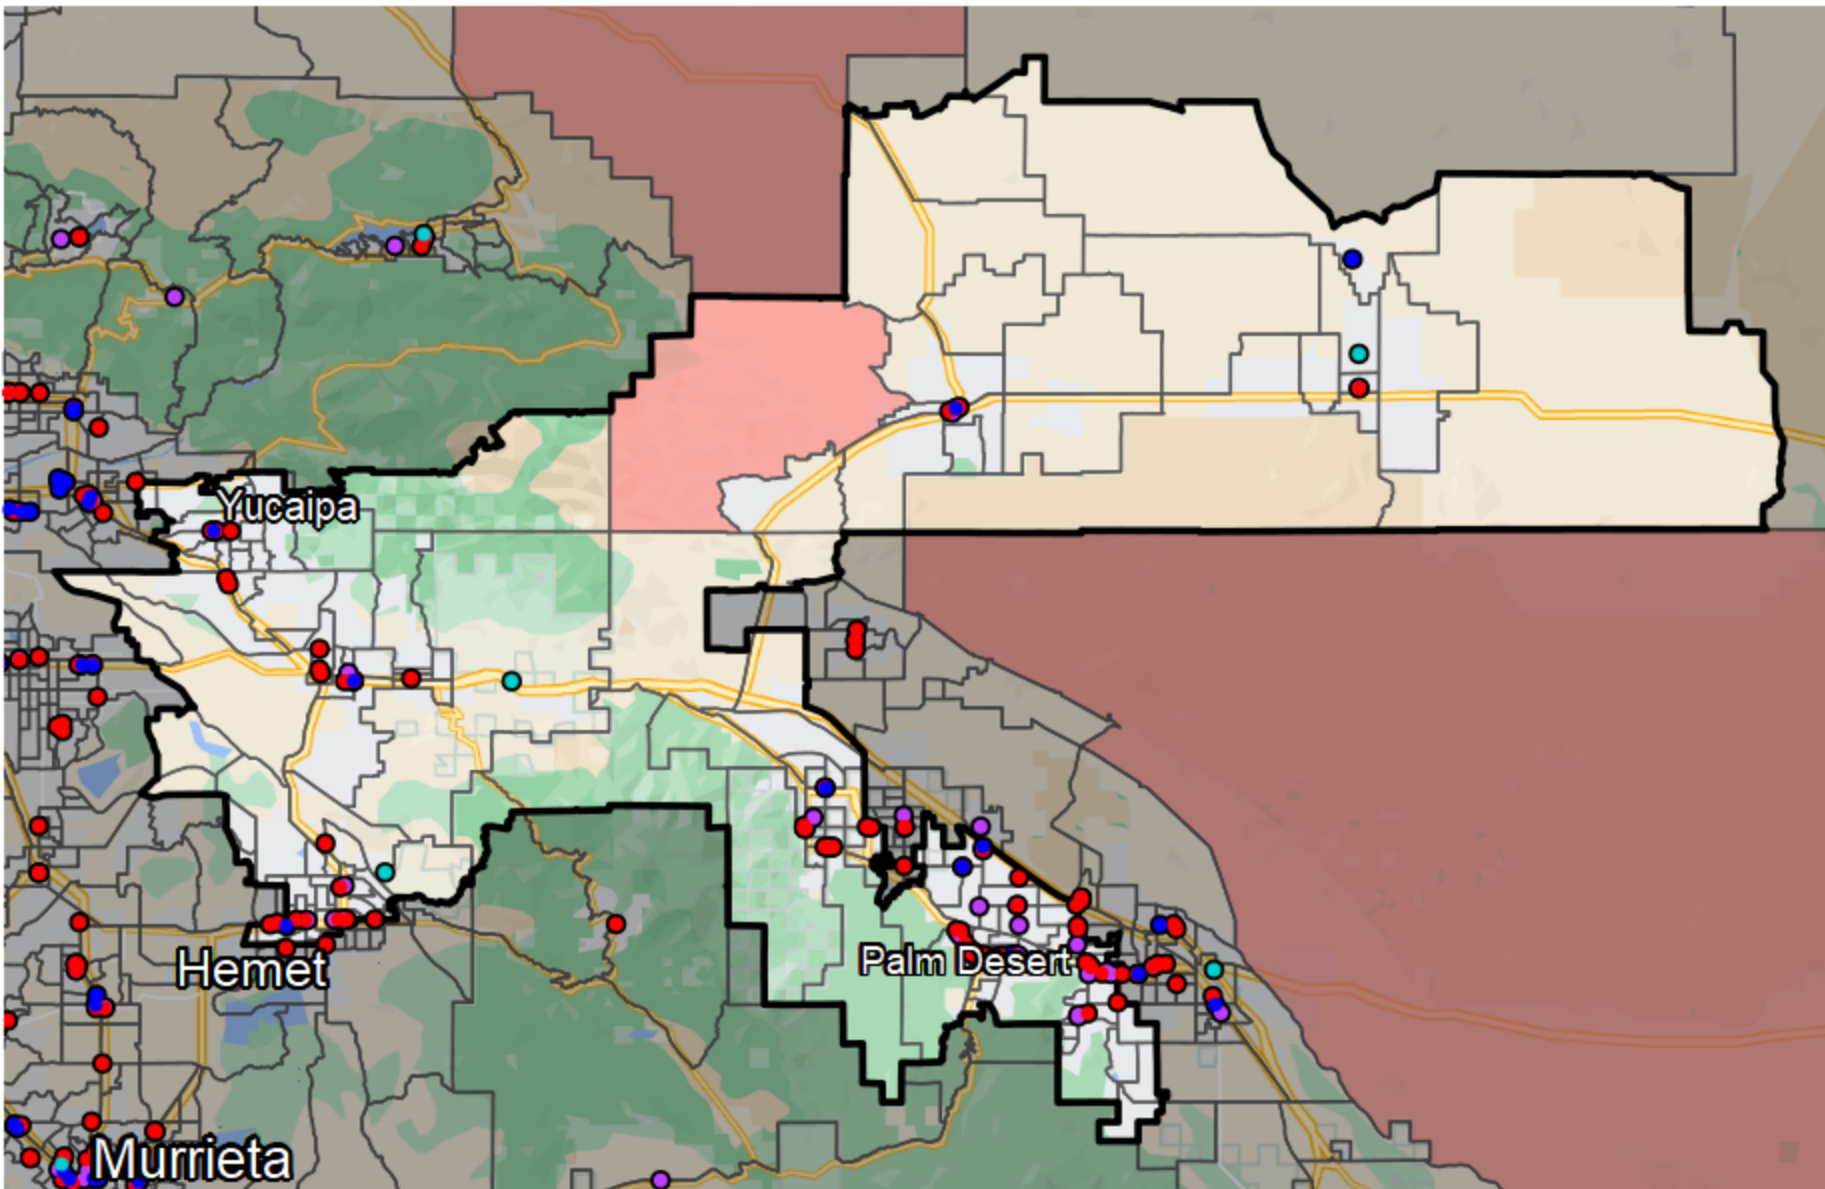

California - Assembly District 42

Banking Desert
No Branches within 10 Miles of Population Center

Financial Institutions

- Bank: 29
- Bank, Out-of-State: 65
- Credit Union: 9
- Credit Union, Out-of-State: 3

Sources: NCUA, FDIC, UW-Madison Population Lab, CDFI, US Census, Google Maps, CUNA