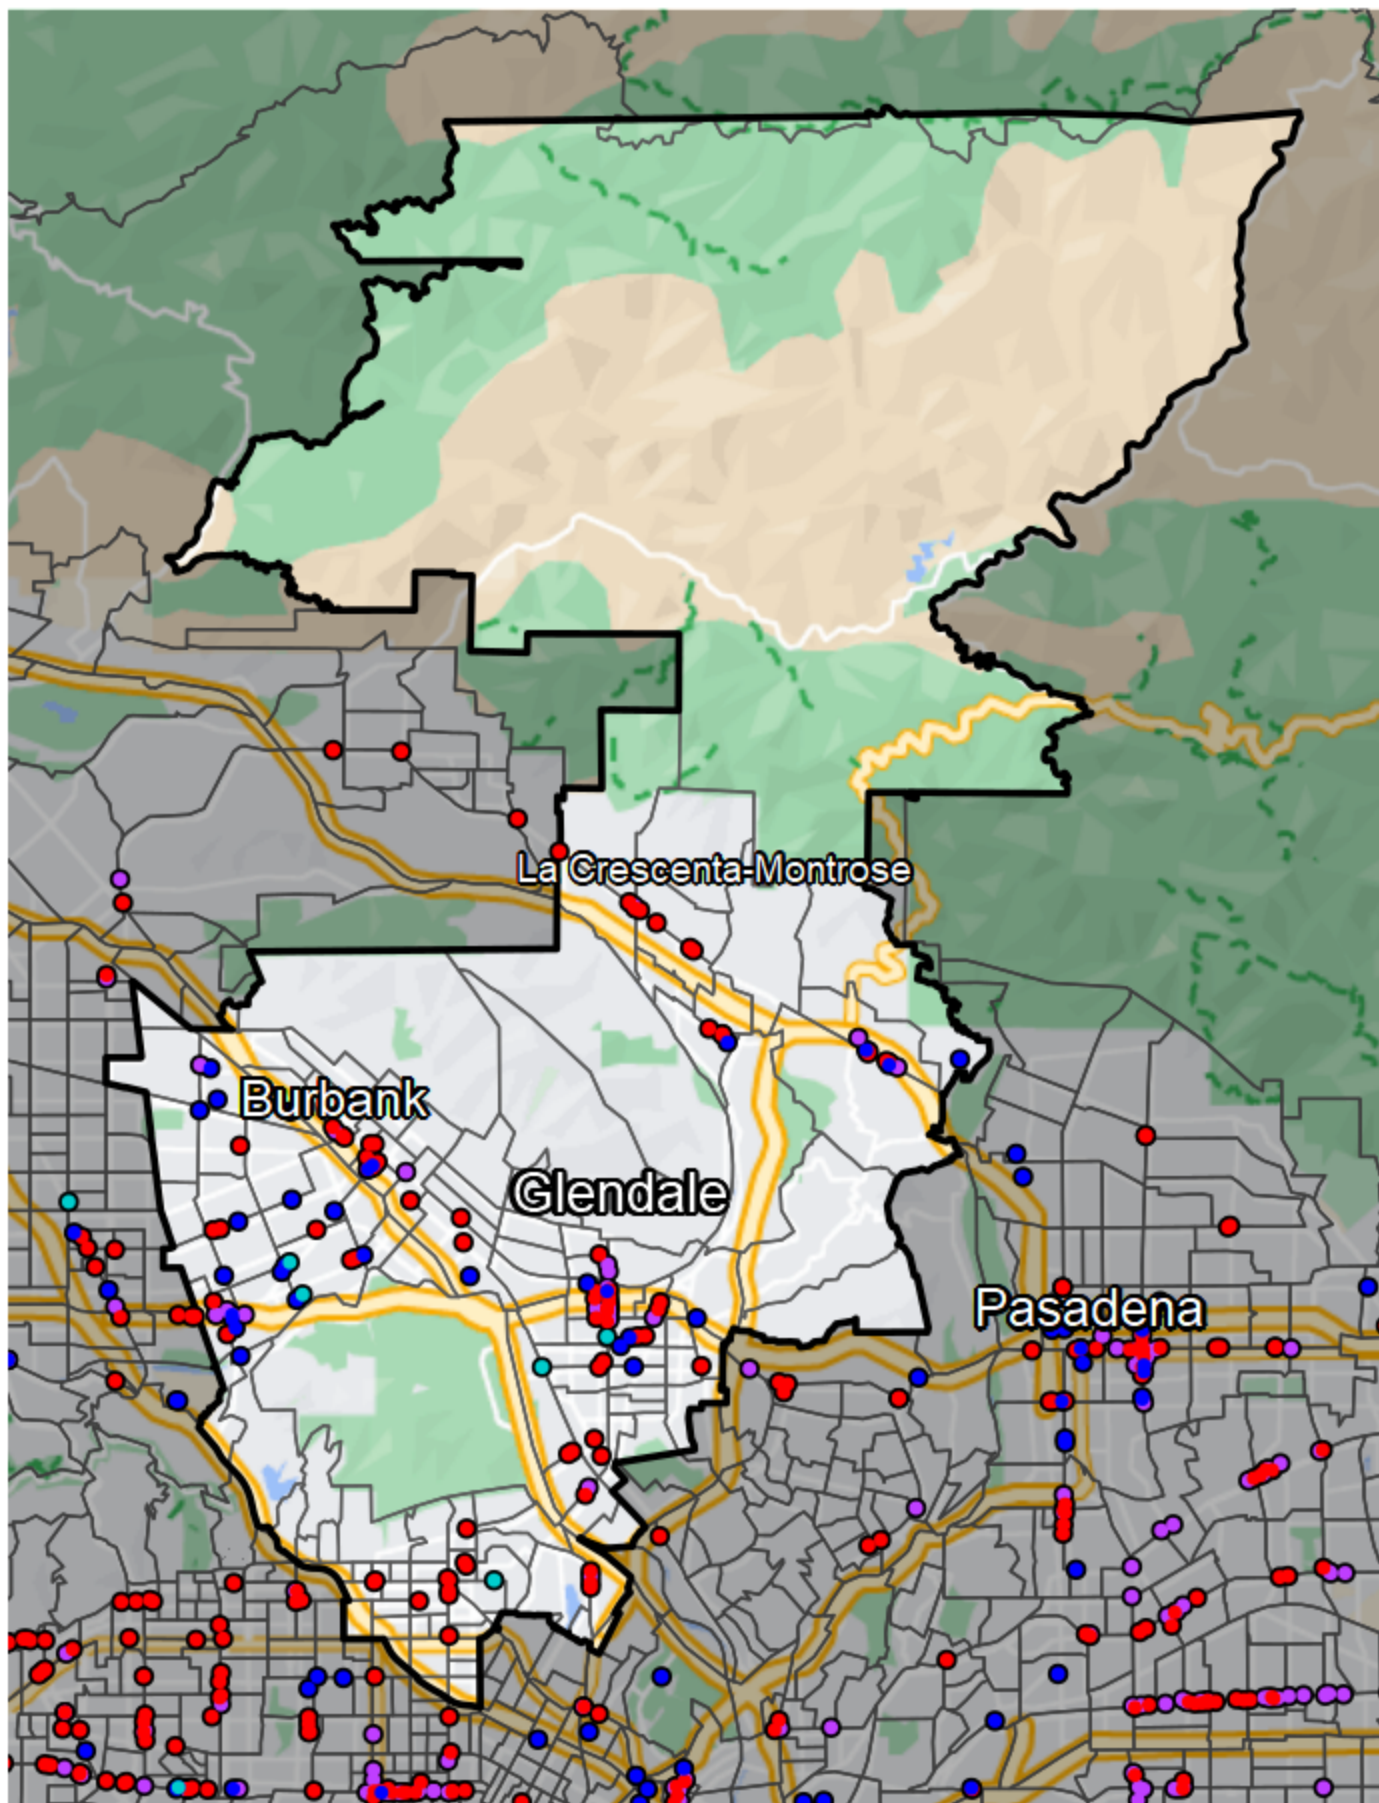

California - Assembly District 43

Banking Desert

No Branches within 10 Miles of Population Center

Financial Institutions

- Bank: 26
- Bank, Out-of-State: 71
- Credit Union: 29
- Credit Union, Out-of-State: 5