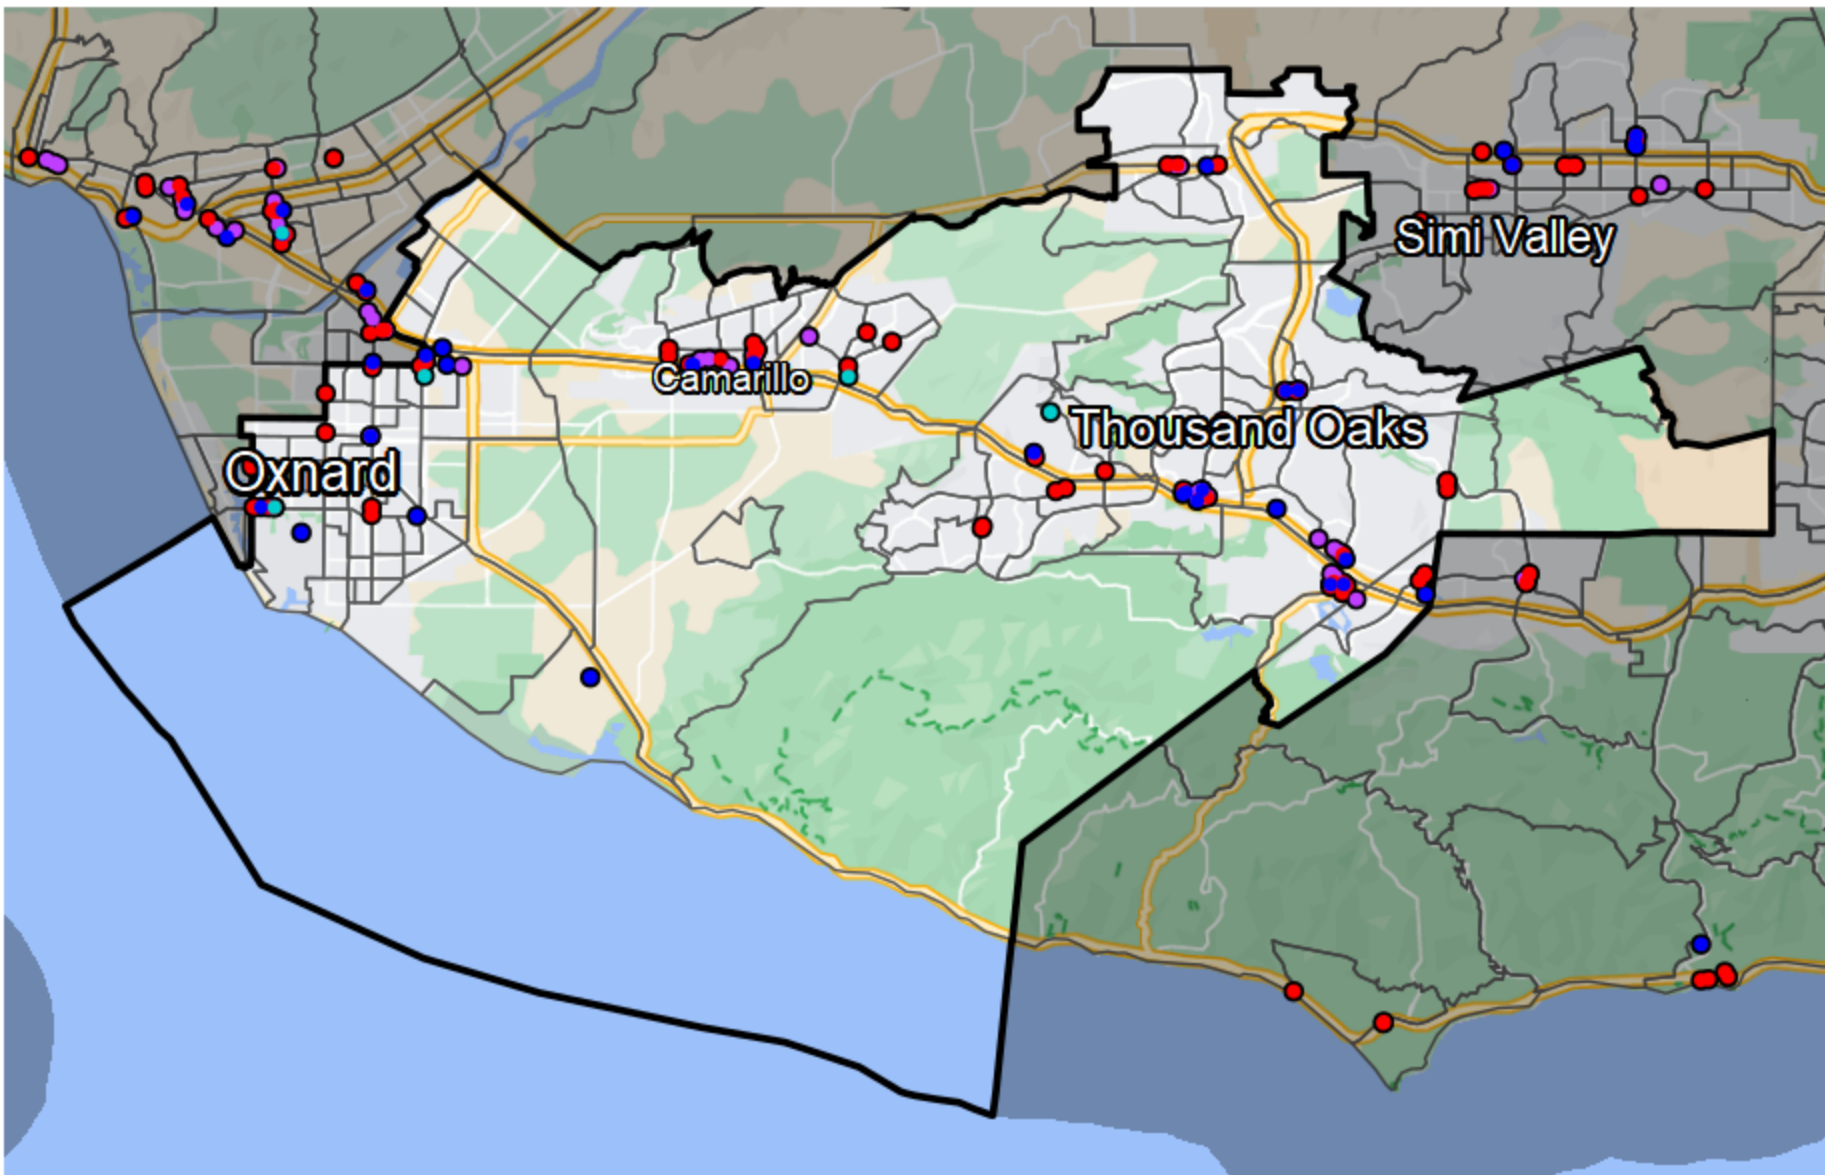

## California - Assembly District 44

Banking Desert  
No Branches within 10 Miles  
of Population Center

Financial Institutions  
Bank: 26  
Bank, Out-of-State: 60  
Credit Union: 24  
Credit Union, Out-of-State: 4