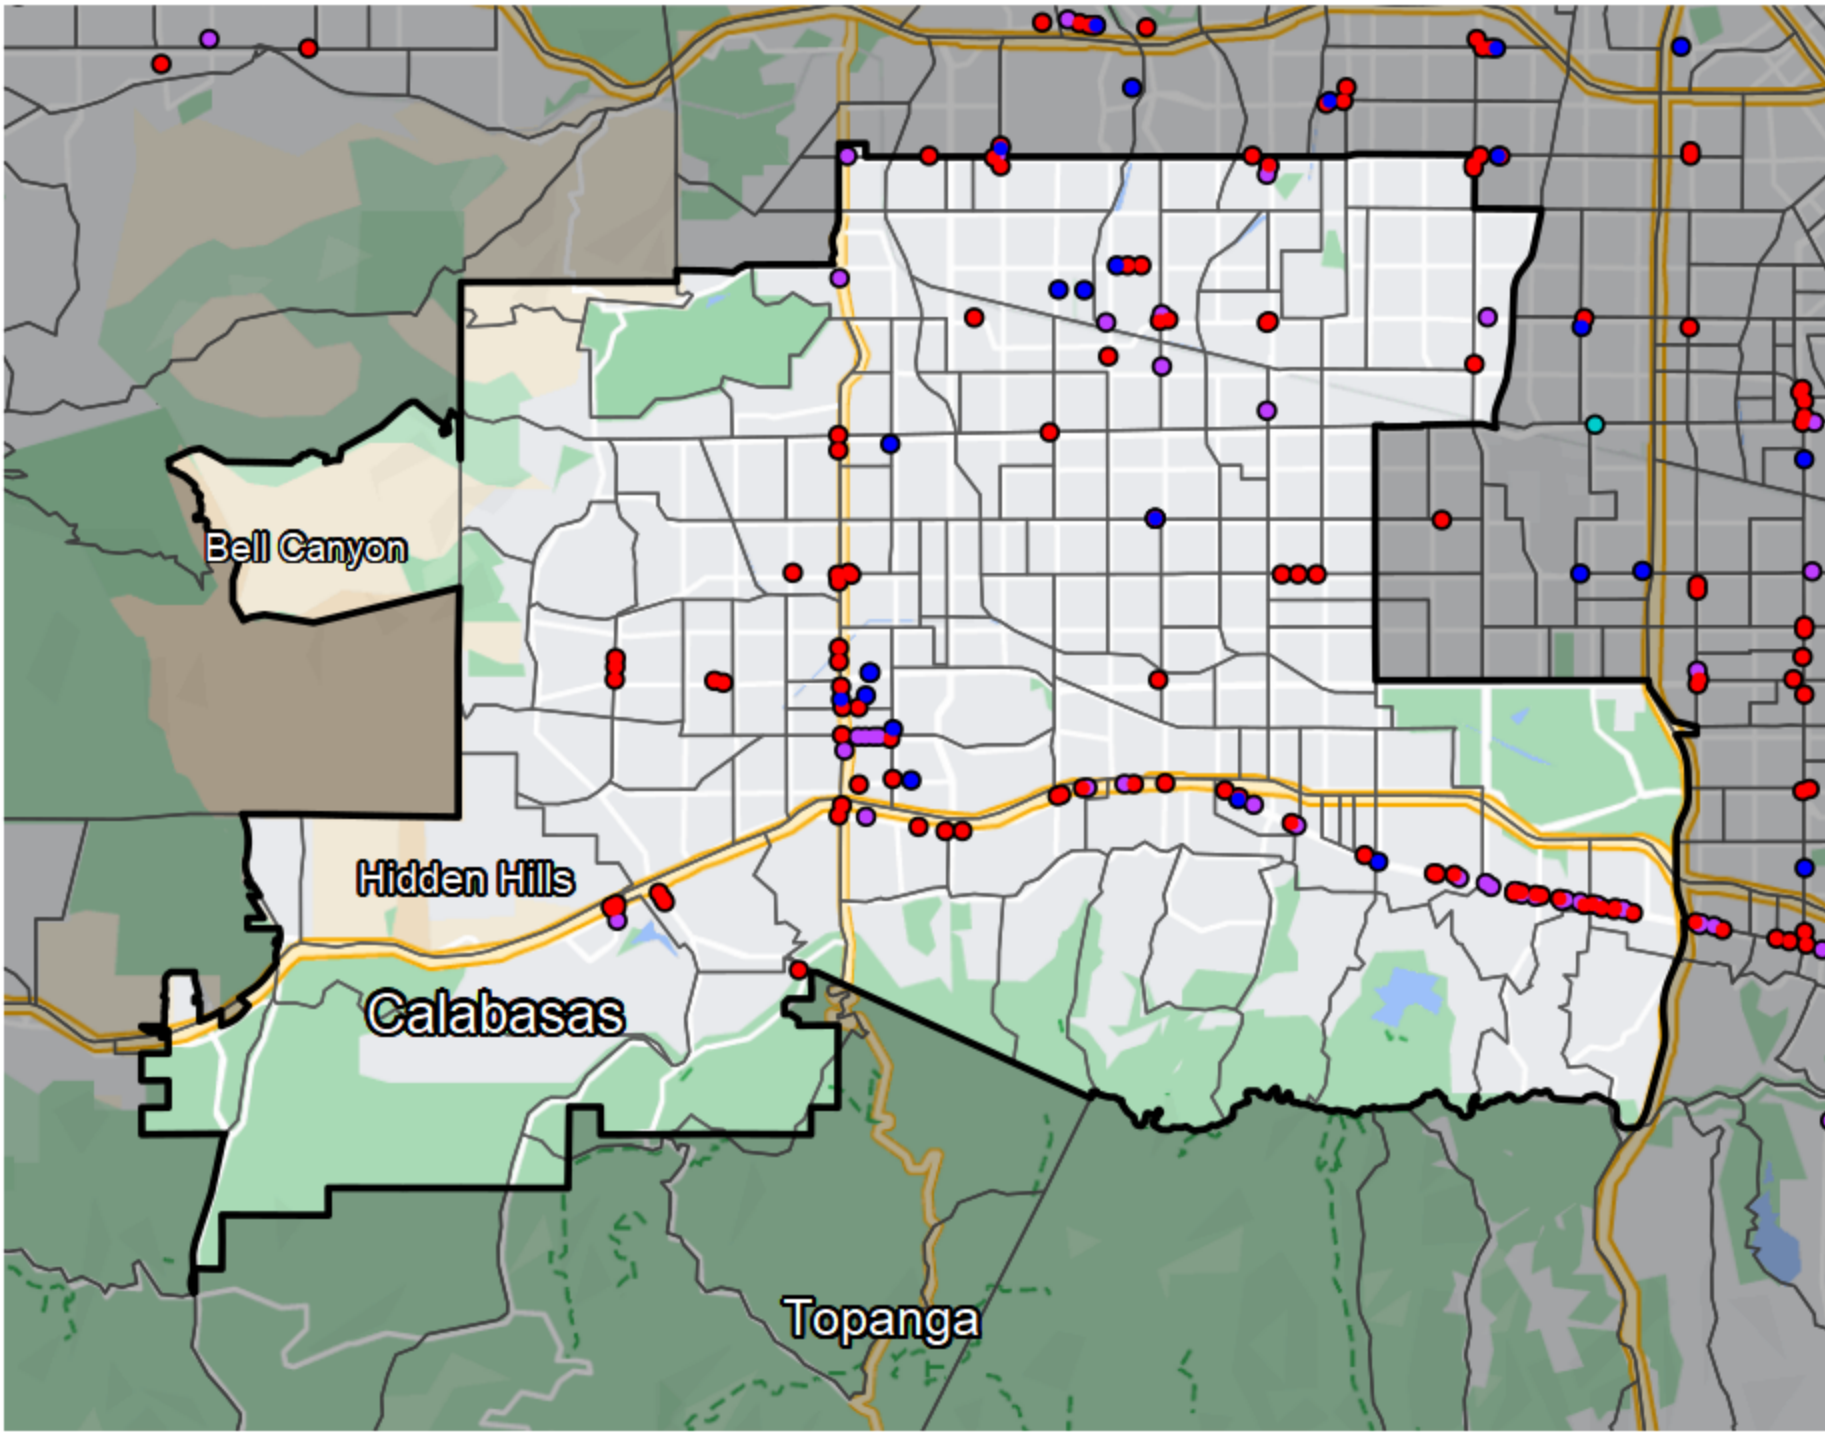

California - Assembly District 45

Banking Desert

No Branches within 10 Miles of Population Center

Financial Institutions

- Bank: 33
- Bank, Out-of-State: 80
- Credit Union: 13
- Credit Union, Out-of-State: 0