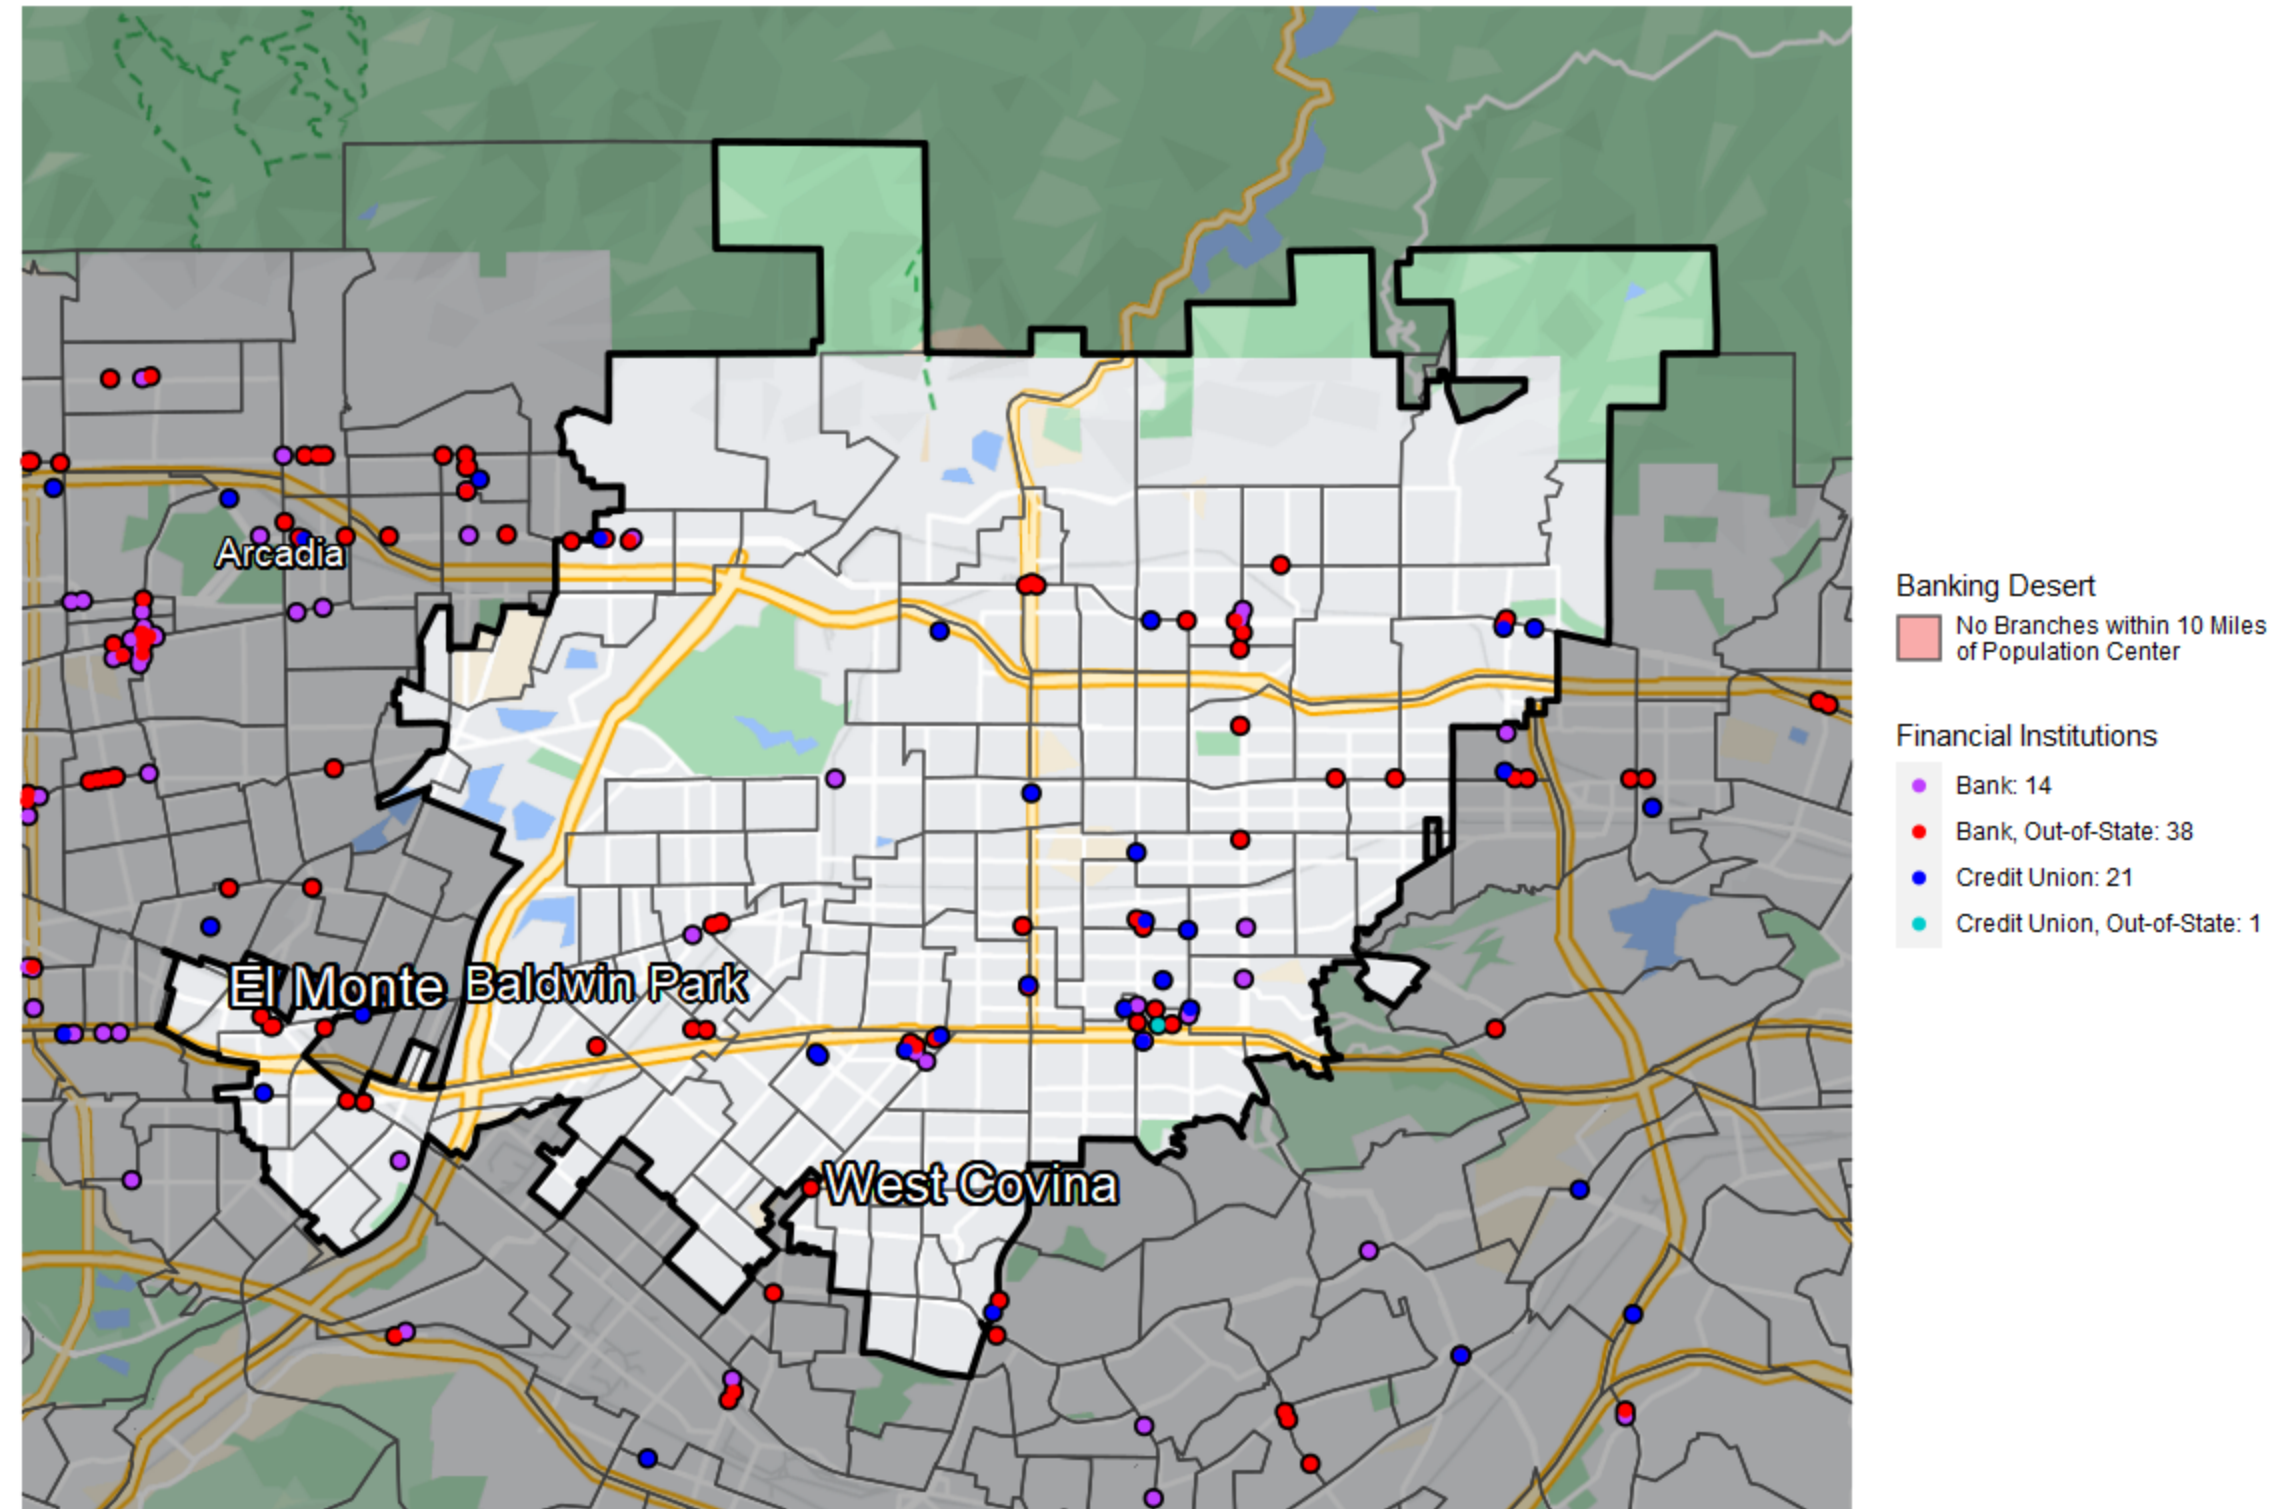

California - Assembly District 48

Sources: NCUA, FDIC, UW-Madison Population Lab, CDFI, US Census, Google Maps, CUNA