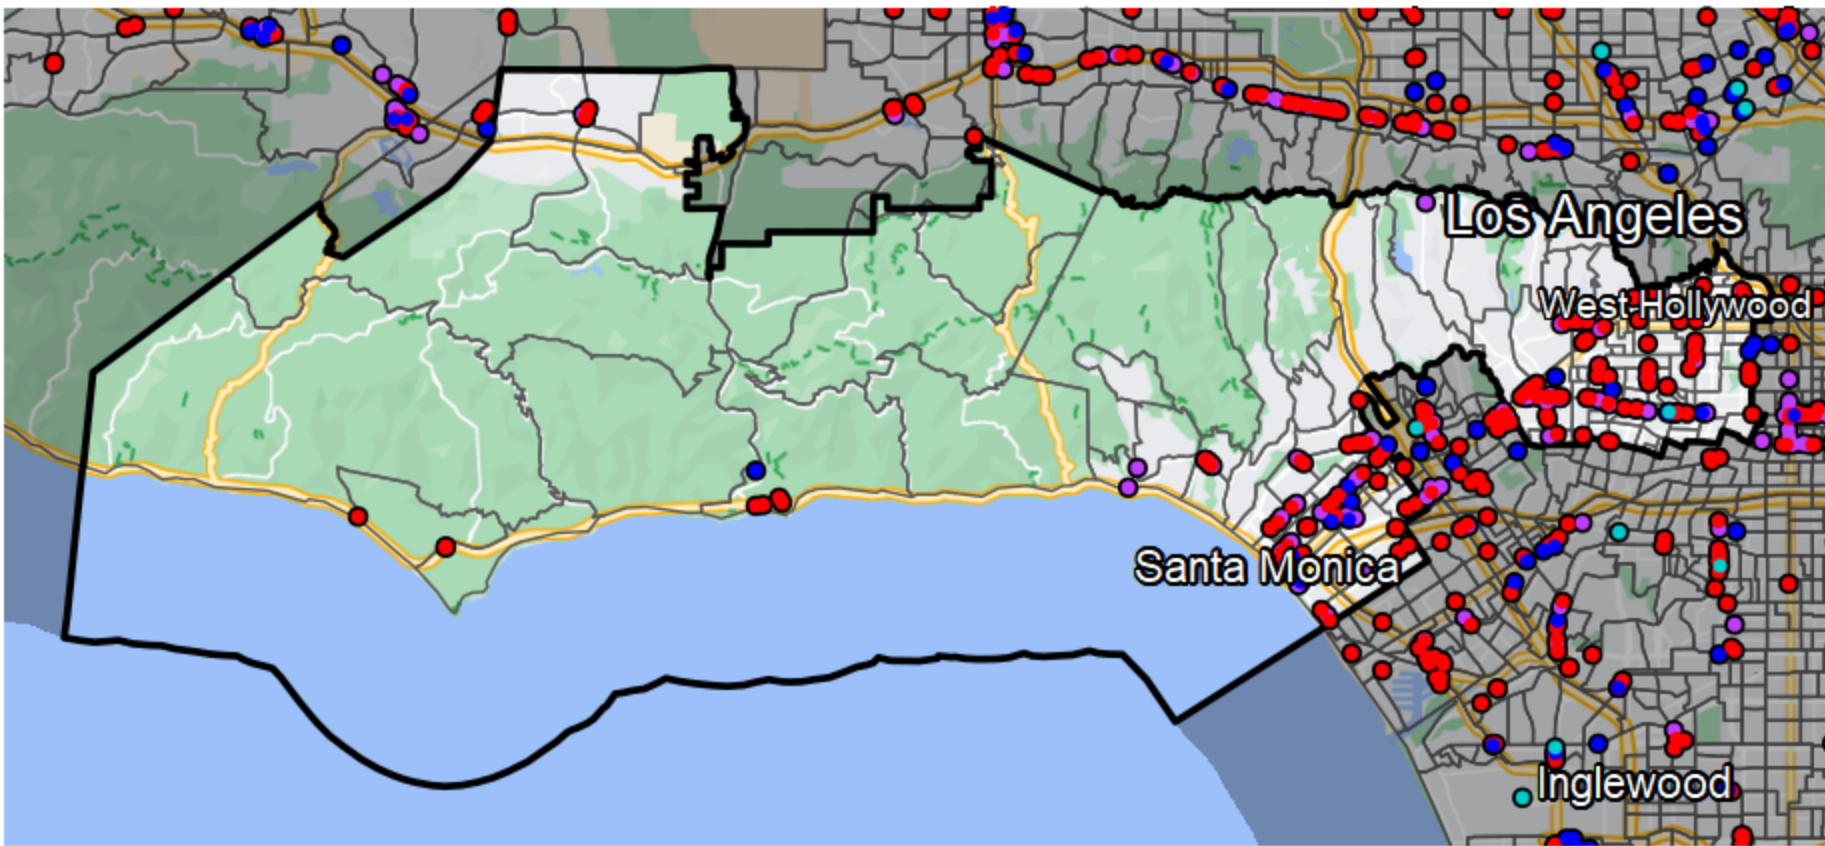

California - Assembly District 50

Banking Desert
No Branches within 10 Miles of Population Center

Financial Institutions
Bank: 59
Bank, Out-of-State: 131
Credit Union: 13
Credit Union, Out-of-State: 1

Sources: NCUA, FDIC, UW-Madison Population Lab, CDFI, US Census, Google Maps, CUNA