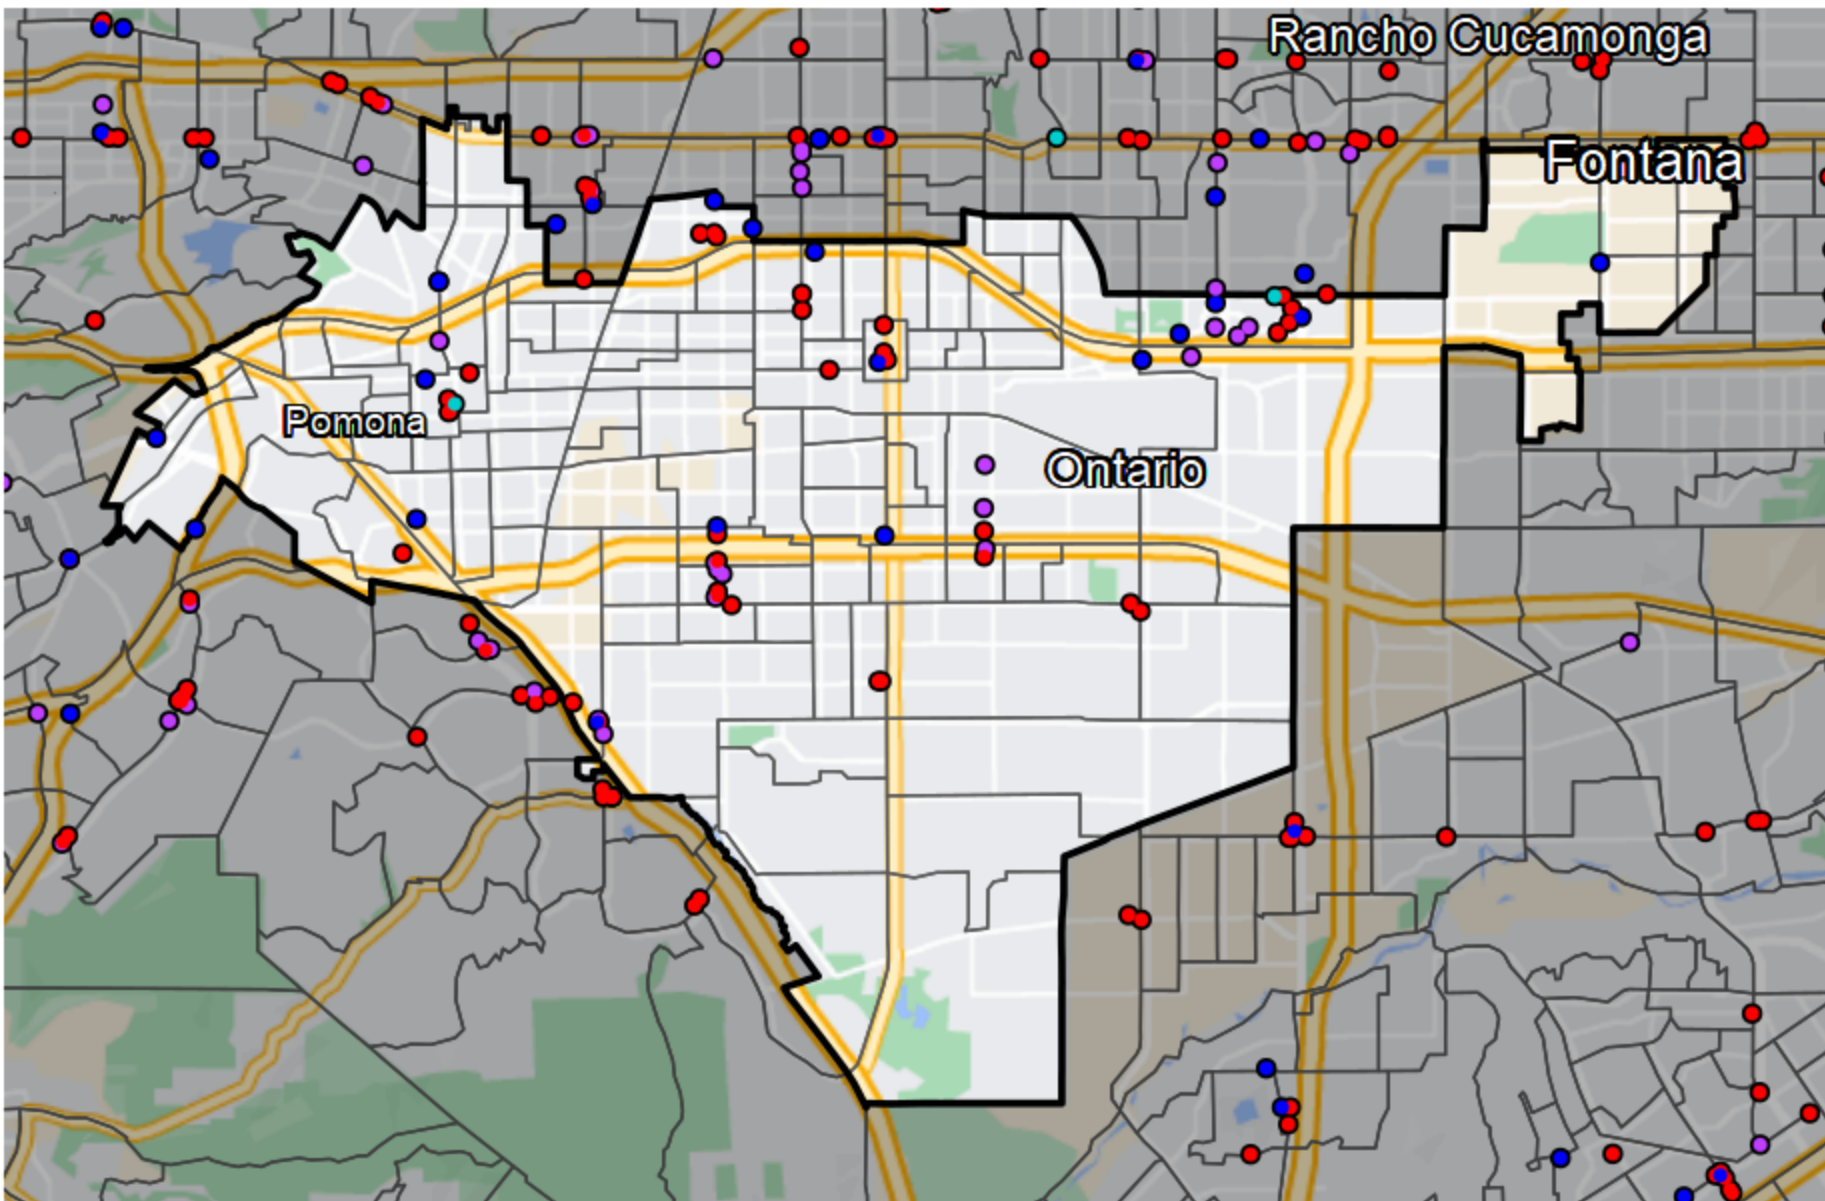

California - Assembly District 52

Banking Desert
No Branches within 10 Miles
of Population Center

Financial Institutions
Bank: 14
Bank, Out-of-State: 31
Credit Union: 17
Credit Union, Out-of-State: 2

Sources: NCUA, FDIC, UW-Madison Population Lab, CDFI, US Census, Google Maps, CUNA