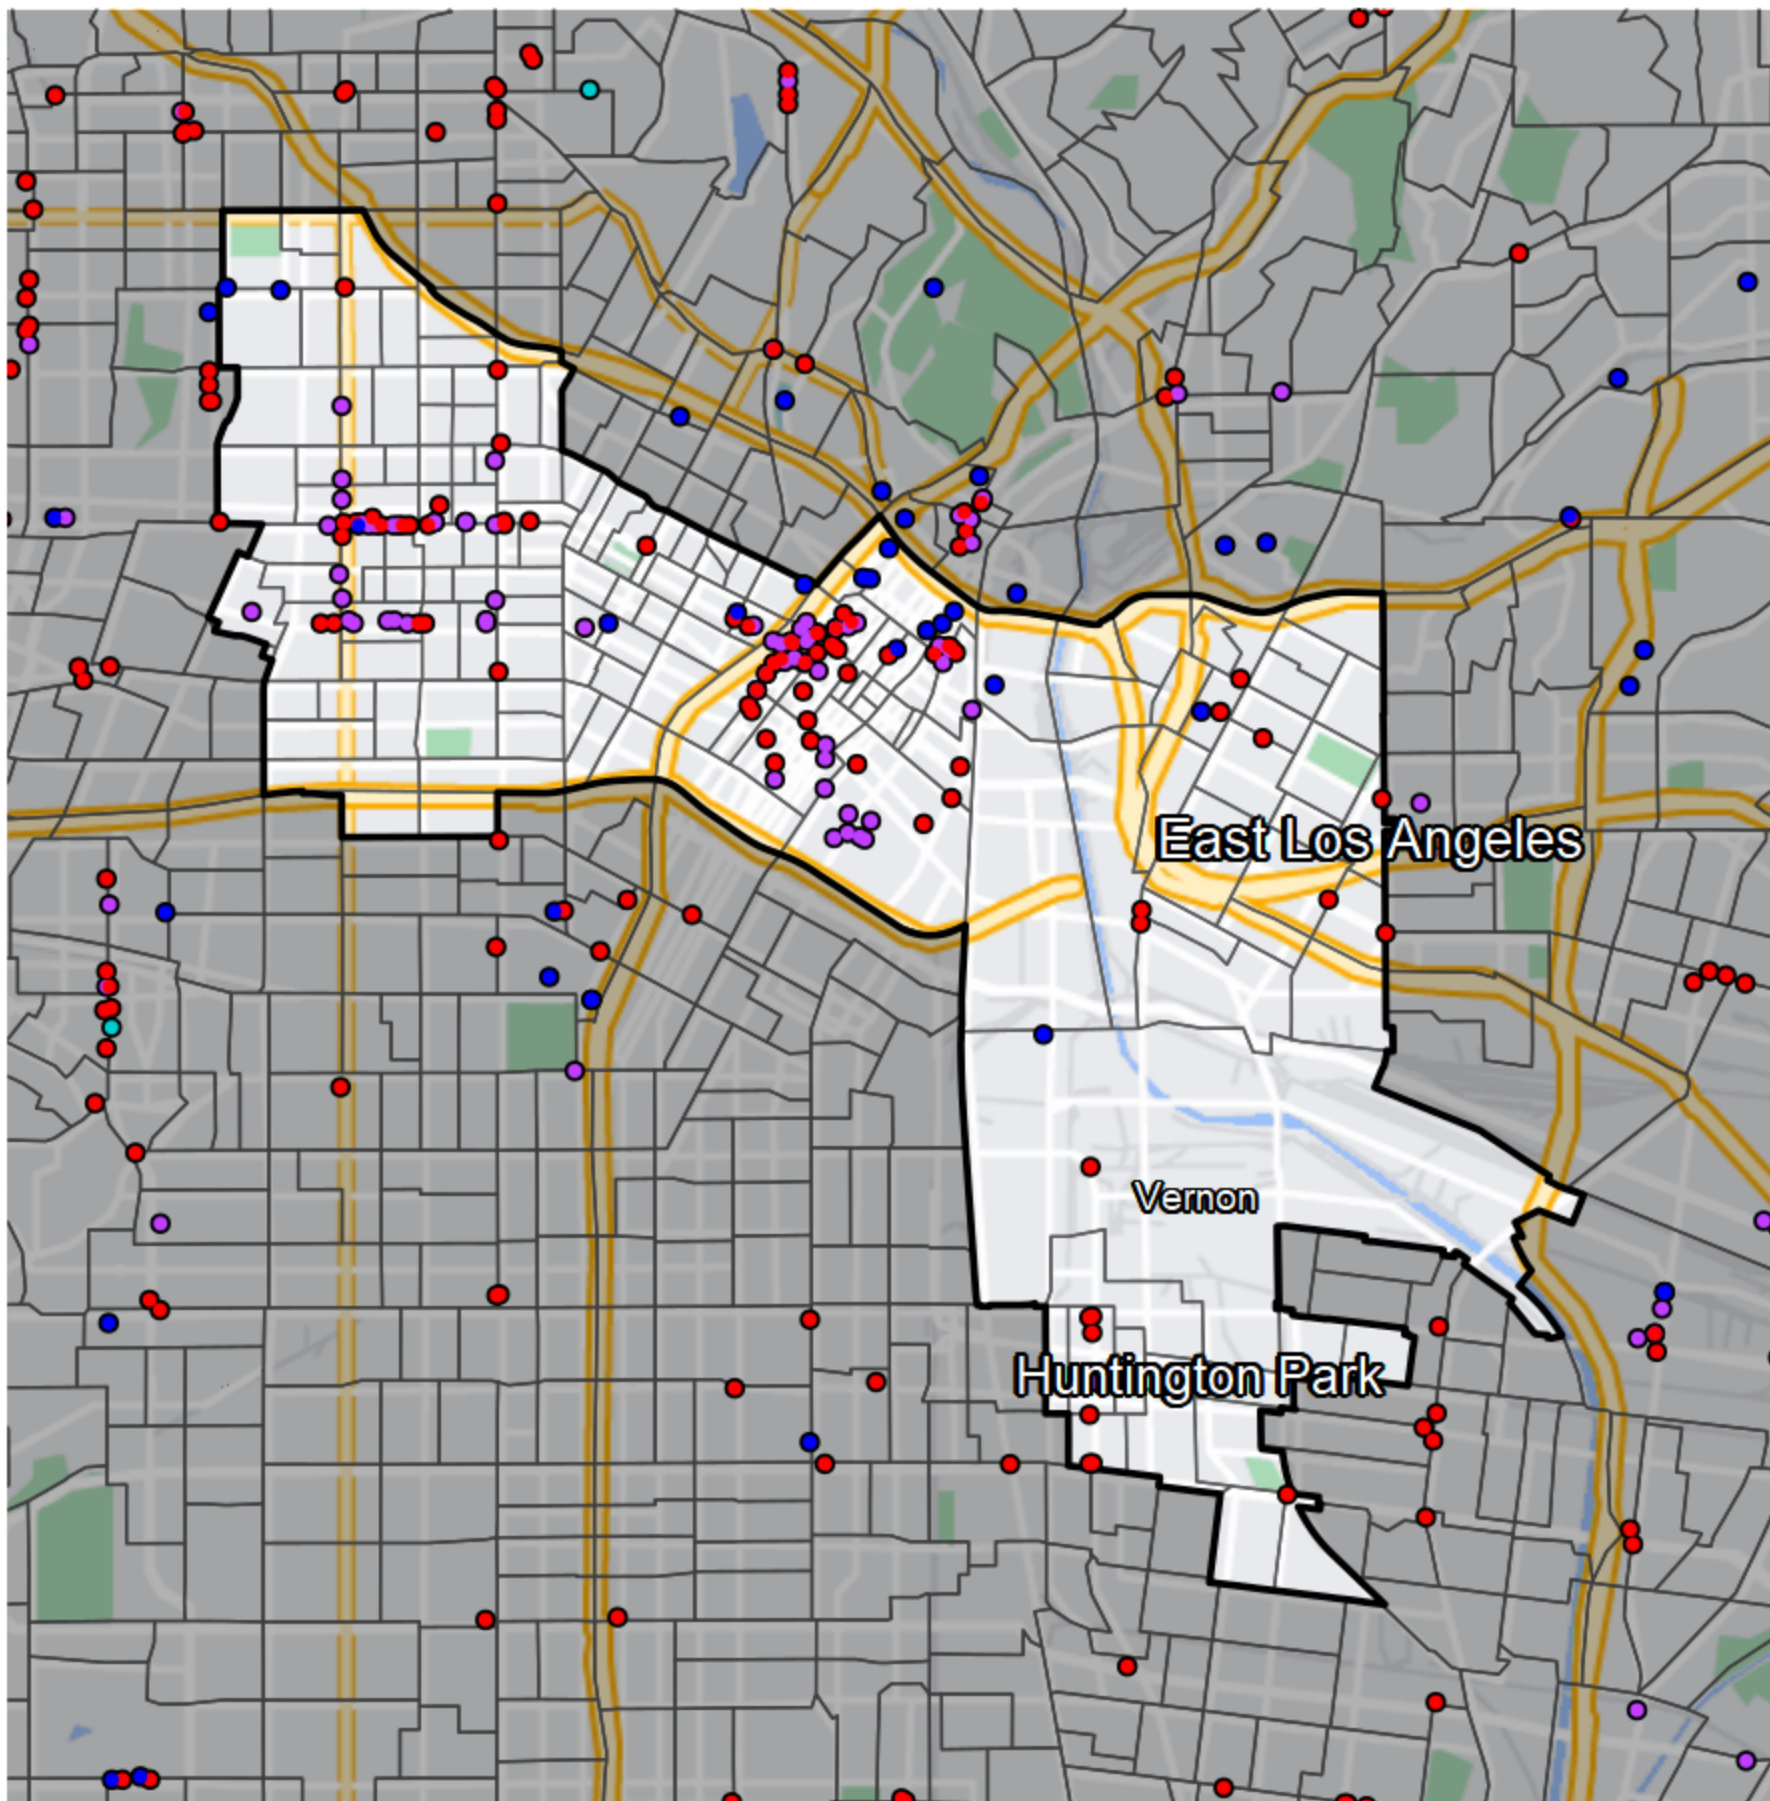

California - Assembly District 53

Banking Desert

No Branches within 10 Miles of Population Center

Financial Institutions

- Bank: 63
- Bank, Out-of-State: 73
- Credit Union: 16
- Credit Union, Out-of-State: 0